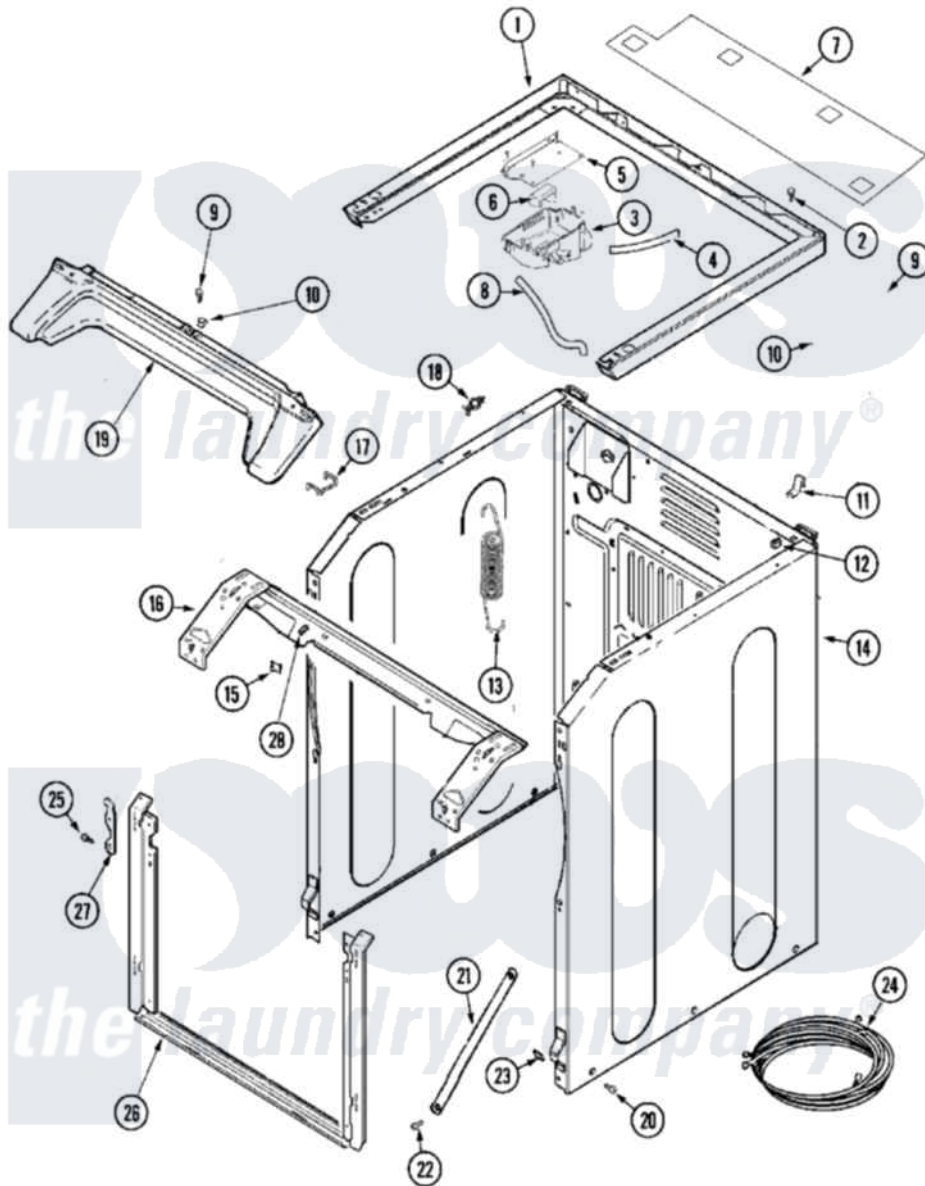

# Maytag MLE19PNAYW 08 - CABINET-FRONT (WASHER)

Maytag Commercial Maytag MLE19PNAYW Dryer Parts Parts Diagram 08 - CABINET-FRONT (WASHER)  
 Click on the part number to view part

Item	Original Part Number	Replaced By	Status	Part Description
001	33002187	<a href="#">33002963</a>		Support, Weld Assembly
002	22001883	<a href="#">214354</a>		Screw, Top Cover To Cabnt.
003	22002439	<a href="#">33002775</a>		Vent, Tub
"	33001855	<a href="#">33002917</a>		Screw, No.10-16
004	<a href="#">22002464</a>			Hose, Vent
005	<a href="#">33002189</a>			Bracket, Vent Mounting
"	<a href="#">33002190</a>			SCrew, C BraCe, BraCket, Cabinet
006	<a href="#">22002440</a>			Deflector, Vent
007	<a href="#">33002011</a>			Cover, Access
008	205161	<a href="#">489503</a>		Clamp
"	<a href="#">33002193</a>			Hose, Shower
009	<a href="#">22001995</a>			Screw Note: Screw, Tumbler Front And Shroud
010	<a href="#">33002013</a>			Fastener Clip, Access Cover
011	<a href="#">22002006</a>			Clip, Unbalance Switch Harness