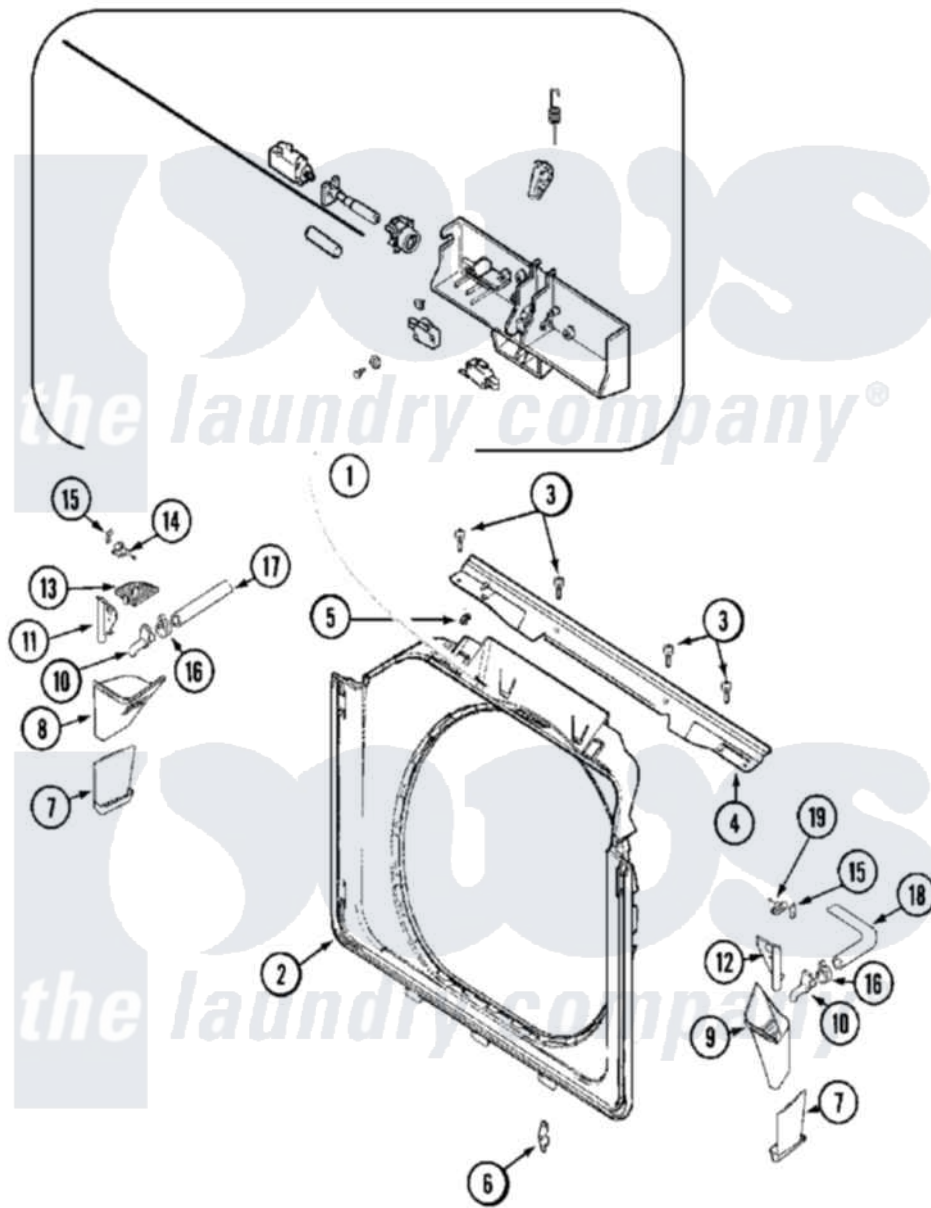

Maytag MLE19PNAYW 09 - DOOR SHROUD & DOOR LATCH ASSEMBLY (WASH)

Maytag [Commercial Maytag MLE19PNAYW Dryer Parts](#) Parts Diagram 09 - DOOR SHROUD & DOOR LATCH ASSEMBLY (WASH)

[Click on the part number to view part](#)

Item	Original Part Number	Replaced By	Status	Part Description
001	NLA		Not Available	LATCH, ASSY. (DOM/COMMERCIAL)
002	22002506			Shroud And Dispenser Hose
003	22003842	W10257568		Hose
004	22003843			Fabric Softener Hose
005	205161	489503		Clamp
006	33001764			Cover, Hinge Hole
007	33002195			Grate, Overflow
"	33002196			Grate, Overflow
008	33002197			Cup, Bleach Dispenser
009	33002198			Cup, Fabric Softener Dispenser
010	33002199			Spout, Dispenser Fill
011	33002200			Cap, Bleach Dispenser
012	33002201			Cap, Fabric Softener

013	33002204	Screen, Bleach Cup
014	22002436	Screw, Water Valve Bracket
"	22003653	Retainer, Dispenser Hose
"	33002205	Retainer, Bleach Cup
015	33002206	Fastener, J Type