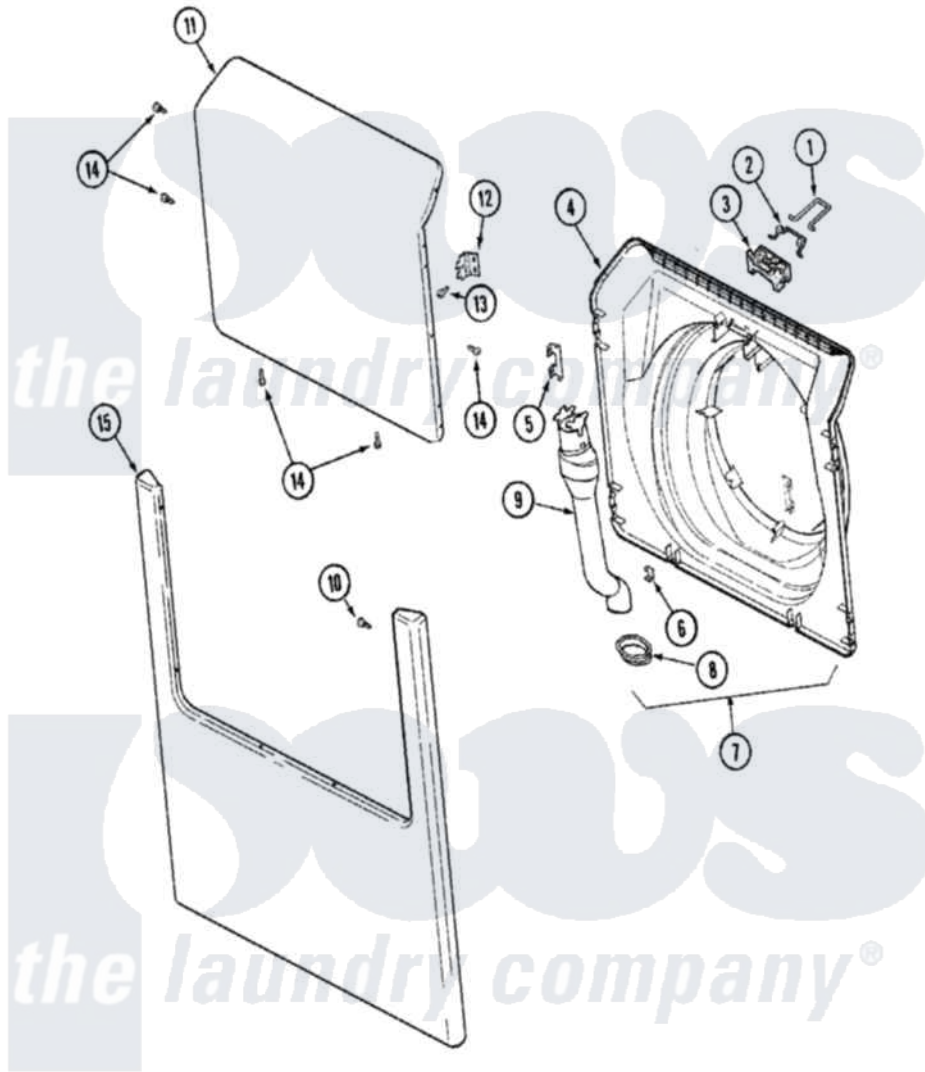

Maytag MLE19PNAYW 10 - DOOR & FRONT PANEL (WASHER)

Maytag Commercial Maytag MLE19PNAYW Dryer Parts Parts Diagram 10 - DOOR & FRONT PANEL (WASHER)
 Click on the part number to view part

Item	Original Part Number	Replaced By	Status	Part Description
001	22003222			Hoop, Lock
002	22002003			Spring, Latch
003	22002168			Support, Lock Hoop
004	22003800			Inner Door/Vented
005	22002038			Clip, Door
006	22002039			Clip, Door
007	22003083			Liner, Door Assembly W/Vent
008	22003075			Grommet, Vent Tube
009	22003576	22003850		Vent Tube Assembly
010	22002012			Screw, Hinge Note: Screw, Hinge Bracket
011	22001979			Door, Outer
012	22002798			Hinge, Door
"	NLA		Not Available	Hinge w/no offset
013	22002062	98006631		Screw
014	22002063			Screw No.8-18AB Wafer Head
015	22002241	22002836		Panel, Front