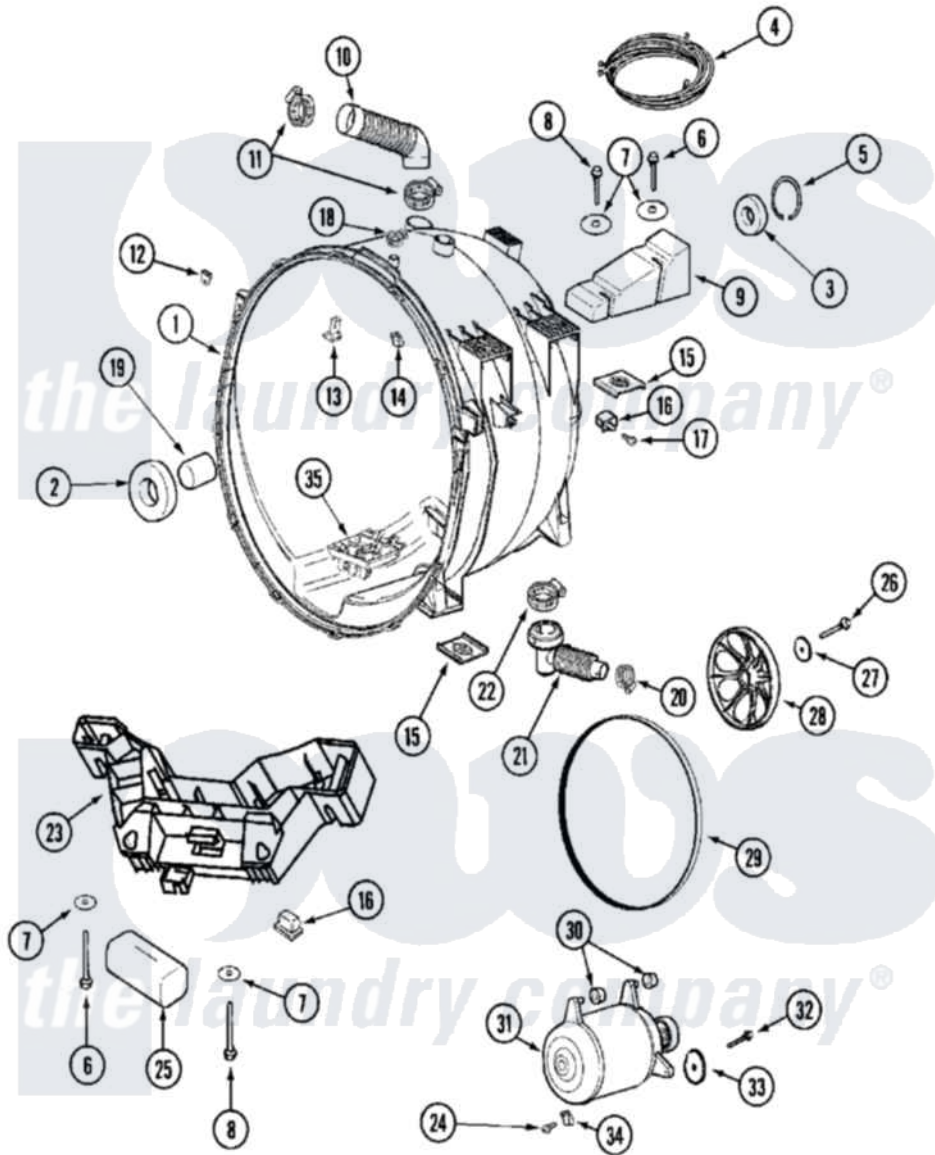

Maytag MLE19PNAYW 12 - OUTER TUB & MOTOR (WASHER)

Maytag [Commercial Maytag MLE19PNAYW Dryer Parts](#) Parts Diagram 12 - OUTER TUB & MOTOR (WASHER)
 Click on the part number to view part

Item	Original Part Number	Replaced By	Status	Part Description
001	22002006			Clip, Unbalance Switch Harness
"	22003413	22004465		Outer Tub Assembly, As Pack
002	22002934			Bearing, Front
003	22003441			Bearing, Rear
004	22003290			Jumper, Wire
"	22004047	22004212		Motor Harness
"	33002216	12001798		Kit-Harnes
005	NLA		Not Available	RING, RETAINING
006	22003616			Bolt, Double Sems 3-3/8
007	NLA		Not Available	WASHER, COUNTER BALANCE
008	22003616			Bolt, Double Sems 3-3/8
009	22002102			Weight, Counter Balance
010	22002083			Hose, Injector
011	22002052	616099		Clamp
012	22002103			Clip, U

013	22002959	22004310	Water Deflector
014	22002006		Clip, Unbalance Switch Harness
"	22002061	910187	Screw
015	22002065		Nut, Counter Balance
016	22002044		Switch, Tub Displacement
017	22002061	910187	Screw
018	202515	596669	Clamp, Manifold
019	22002935		Spacer, Bearing
020	22001984	285655	Clamp, Hose
021	22003262		Hose, Tub To Pump Outlet
022	22002053	696392	Hose Clamp
023	22002579	Not Available	WEIGHT ASSEMBLY (FRT)
024	22002019		Screw, Wire Clip To Motor Cnt
025	22003225	Not Available	CUSHION
026	22002057	22003937	Screw, Retaining Bolt
027	22002055	22003936	Washer
"	22003936		Washer
028	22002315		Pulley, Spinner
029	22002313	12001788	Kit, Belt And Isolator-W
030	22003329		Isolator, Motor
031	22003685	12001808	Kit- Motor
"	22003856		Motor, Variable Speed
032	22003686		Bolt, Motor
033	22002320		Washer, Belt Tension Bolt
034	22002014		Clip, Harness To Support
035	22002059		Screw, Baffle
"	22003710		Sump Cap W/ Labyrinth Feature