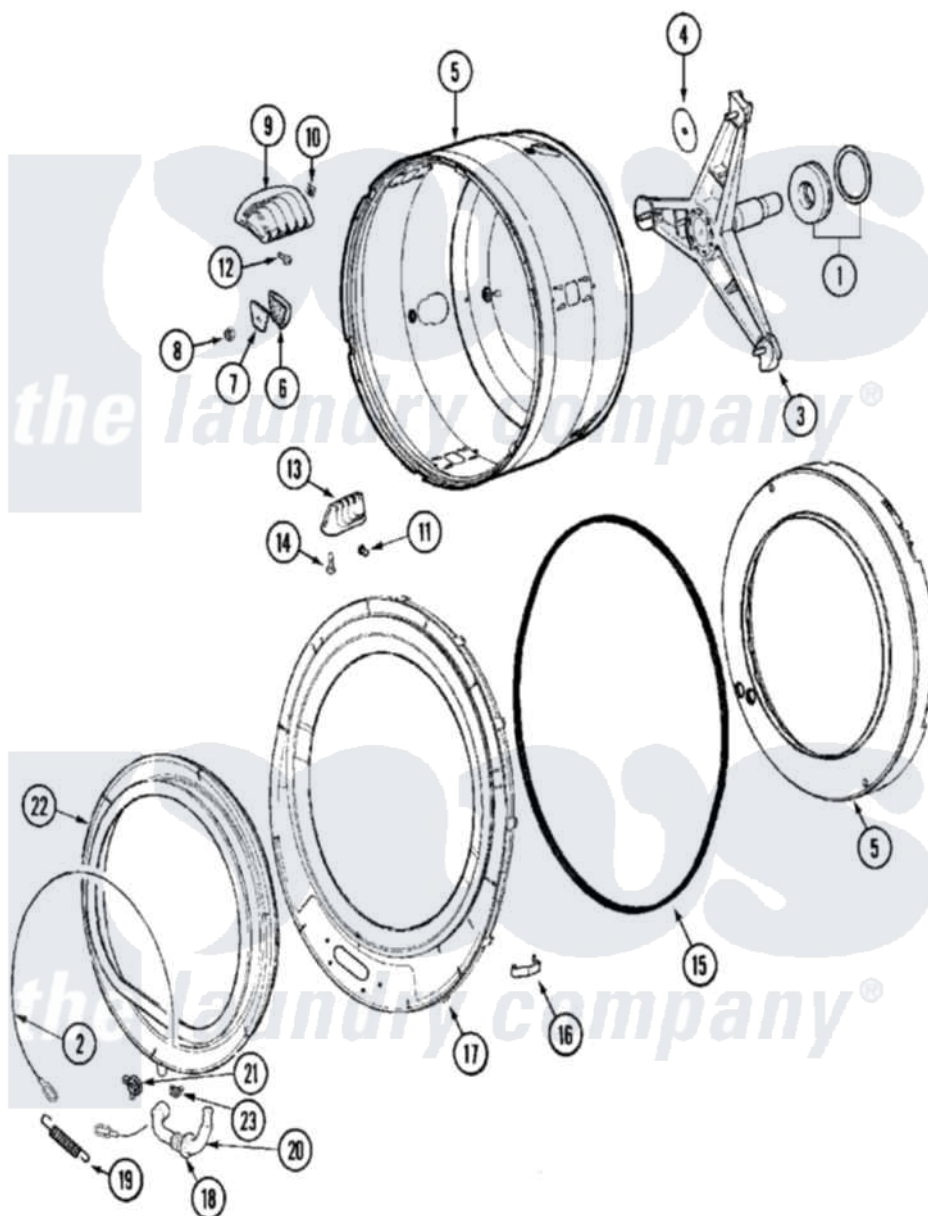

Maytag MLE19PNAYW 13 - SPINNER ASSEMBLY & OUTER TUB COVER(WASH)

Maytag Commercial Maytag MLE19PNAYW Dryer Parts Parts Diagram 13 - SPINNER ASSEMBLY & OUTER TUB COVER(WASH)

Click on the part number to view part

Item	Original Part Number	Replaced By	Status	Part Description
001	12001478	12002022		Lip Seal Kit
002	22002327			Wire, Boot Clamp
003	22002123			Tube, Molykote
"	22002897	W10181639		Support
"	22003925	W10181639		Support
004	22002023			Washer, Plastic
005	22003549	6-2717080		Spinner As
006	22002482			Washer, Profile
007	22002020			Washer, Spinner Support
008	22002122	2207454		Nut, Hex
009	22001985			Baffle, Drip
010	22002009			Grommet, Baffle
011	22001999			Grommet, Baffle
012	22002556			Screw, Baffle
013	22001986			Baffle, Drip

014	22002059		Screw, Baffle
015	22002077		Seal, Tub Cover
016	22002050		Clip, Tub To Cover
017	22004254		Cover, Tub W/Sealandcaps Aspk
"	NLA	Not Available	TUB COVER/BRUSH ASSEMBLY
018	22003074		Guard, Hose
019	22002099		Spring, Tub
020	22003071	22004477	Drain Hose, Door Boot
021	Y22003072	22003072	CLAMP, HOSE DOUBLE WIRE
022	22003070	12002533	Boot Kit
023	22003073	596669	Clamp, Manifold