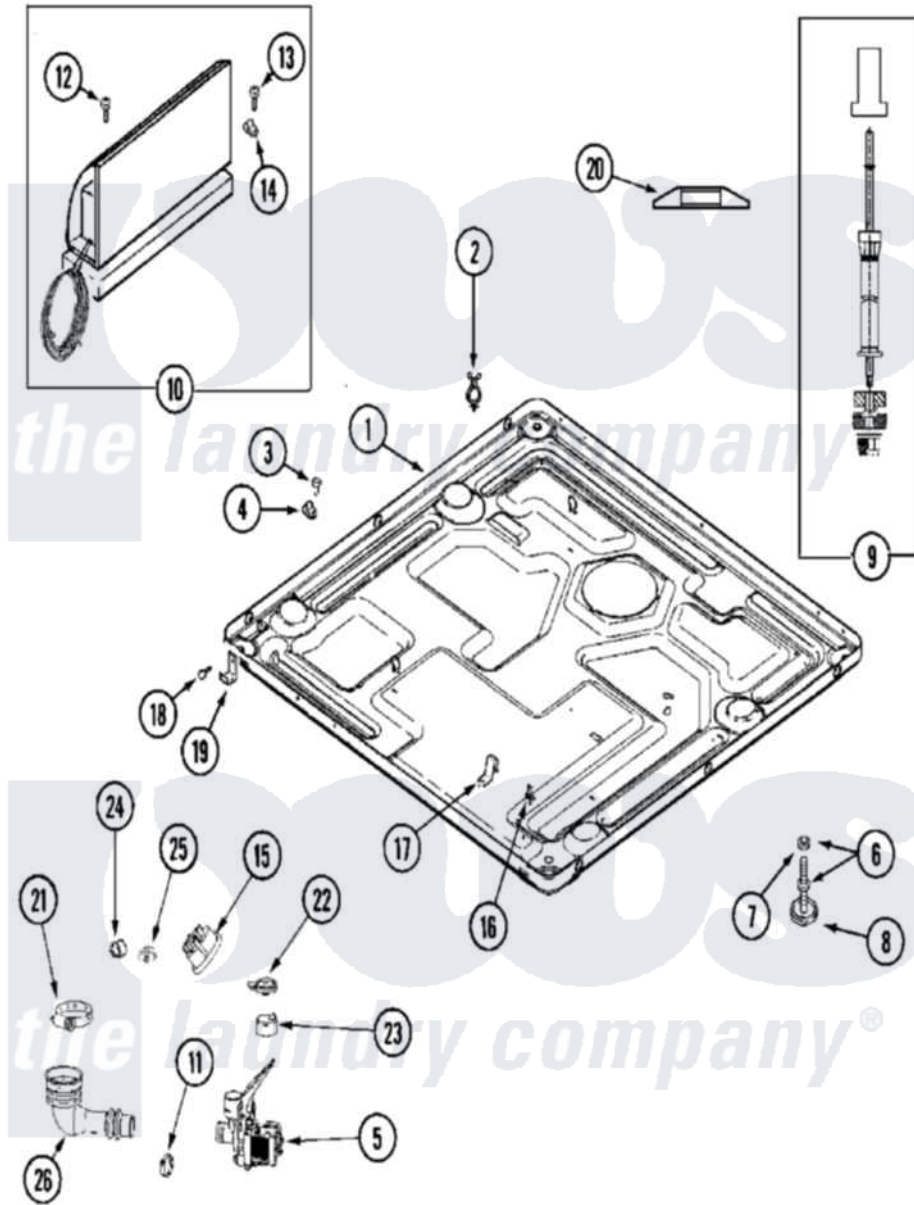

Maytag MLE19PNAYW 14 - BASE & MOTOR CONTROL (WASHER)

Maytag [Commercial Maytag MLE19PNAYW Dryer Parts](#) Parts Diagram 14 - BASE & MOTOR CONTROL (WASHER)
 Click on the part number to view part

Item	Original Part Number	Replaced By	Status	Part Description
001	22003605			Base Weld Assembly
002	22003298			Retainer, Wire
"	33001989			Retainer, Vault Switch
003	Y313561			Screw----NA
004	22002014			Clip, Harness To Support
005	22003244	25001052		Pump Assembly
006	22001915	22003544		Adjustable Leg W/Foot And Nut
007	Y052740	62739		Nut, Lock
008	210684			Foot, Adjustable Leg
009	22001988			Strut Assembly-Rear
010	22004046			Control Assembly, Motor
011	22001984	285655		Clamp, Hose
012	Y310632	1163839		Screw
013	Y313561			Screw----NA
014	22002014			Clip, Harness To Support

015	22003728		Switch, Pressure Items 22-30 Listed As Series
"	NLA	Not Available	BAG, PLASTIC W/DRAWSTRING
016	22003298		Retainer, Wire
017	22002244		Clip, Grounding
018	33002190		SCrew, C BraCe, BraCket, Cabinet
019	22002239		Clip, Front Panel
020	33002222		Deflector, Water
021	22002853	285655	Clamp, Hose
022	22002853	285655	Clamp, Hose
023	22003268		Cap, Rubber
024	22003261		Plug, Outer Tub
025	22003295	285655	Clamp, Hose
026	22003262		Hose, Tub To Pump Outlet
"	22003263		Screw, Sump Cap