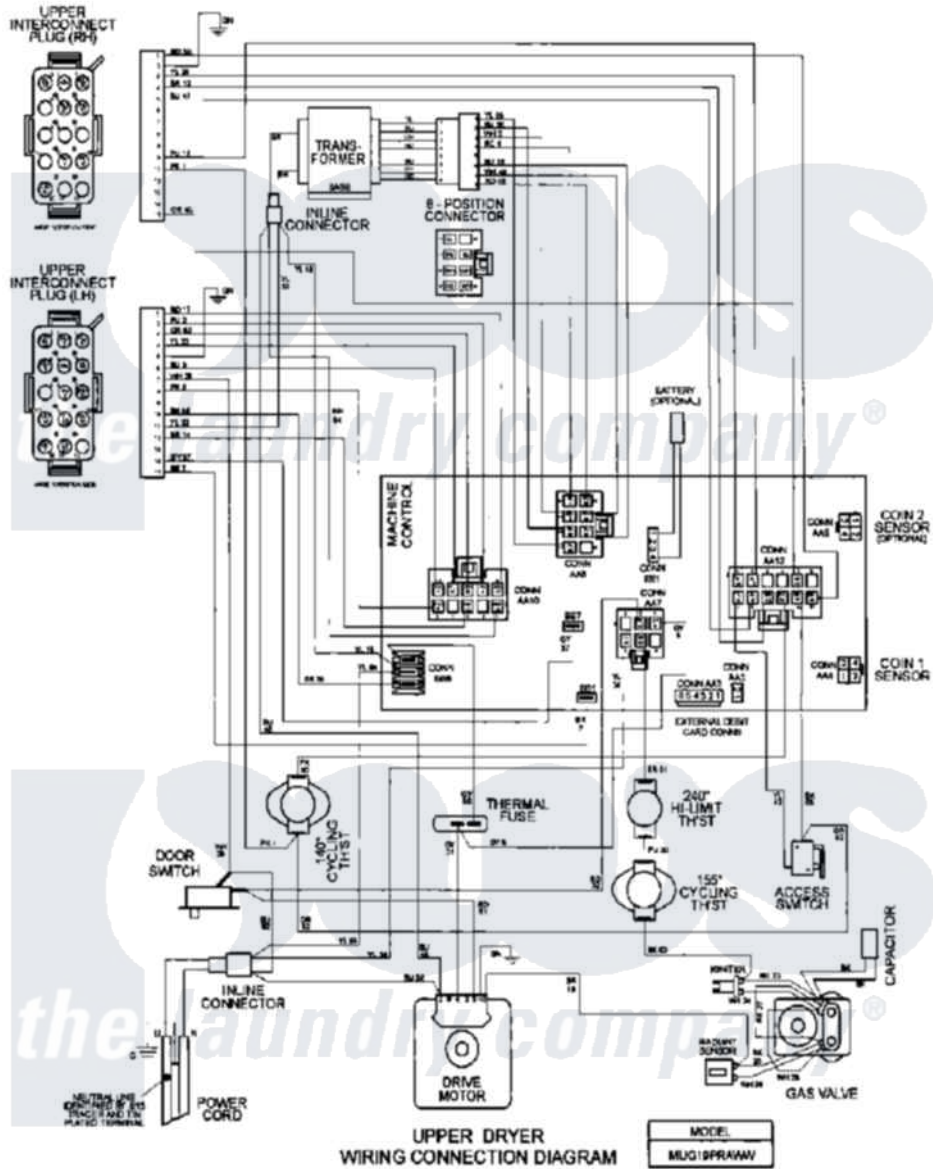

# Maytag MLE19PNAYW 15 - WIRING INFORMATION

Maytag [Commercial Maytag MLE19PNAYW Dryer Parts](#) Parts Diagram 15 - WIRING INFORMATION  
 Click on the part number to view part

Item	Original Part Number	Replaced By	Status	Part Description
001	NLA		Not Available	WIRING INFORMATION