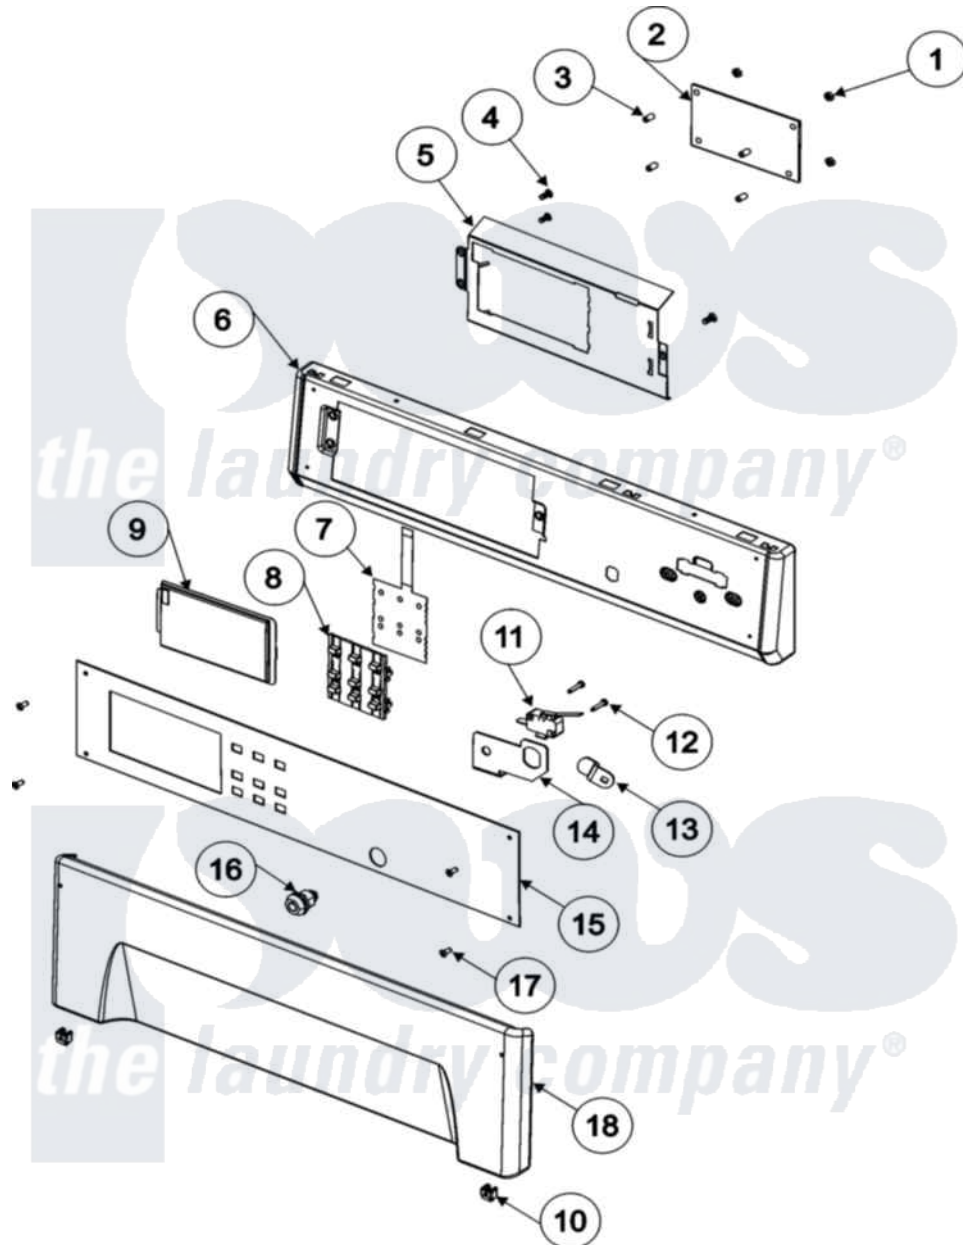

Maytag MLE19PNDYW 01 - CONTROL PANEL (DRYER)

Maytag [Commercial Maytag MLE19PNDYW Dryer Parts](#) Parts Diagram 01 - CONTROL PANEL (DRYER)
 Click on the part number to view part

Item	Original Part Number	Replaced By	Status	Part Description
001	33002156	912077		Locknut, Reader Harness
002	33002359	33003006		Control BO
003	33001204			Stand-Off, Ccontrol Board
004	Y314062			Screw, Door Hinge And Panel
005	33002155			Plate, Control Mounting
006	33002264			Panel, Control
007	33002152	W10133277		Membrane Switch Assembly
008	33002178			Switch, Push Button
009	33002150	W10133268		Cover, Display
010	33002004			Clip, Fastener
011	33002117	208042		Switch, Sensor
012	22002368			Screw, Sensor Switch Bracket
013	213750	W10133266		Cam-Lock
014	33001982			Bracket, Switch Mounting
015	33002962			Facia, Commerical WD - Pn
016	Y206081	W10116737		Lock

017	215506	Screw, Control Panel Overlay
018	33002072	Panel, Access
019	22002782	Pad, Foam
"	22003858	EMI Suppression Filter, 16a
"	33001981	Wire, Ground