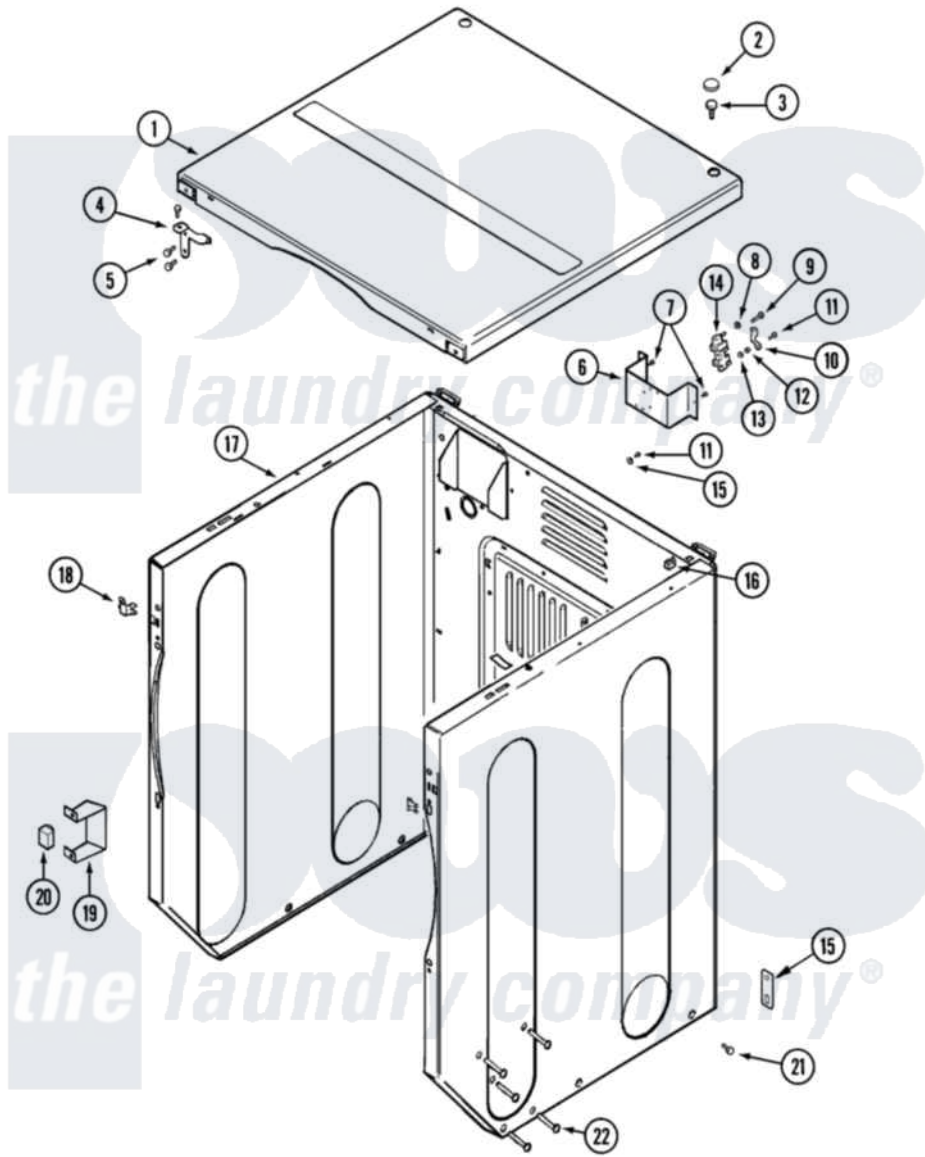

Maytag MLE19PNDYW 02 - CABINET-FRONT (DRYER)

Maytag Commercial Maytag MLE19PNDYW Dryer Parts Parts Diagram 02 - CABINET-FRONT (DRYER)
 Click on the part number to view part

Item	Original Part Number	Replaced By	Status	Part Description
001	33002124			Cover, Top
002	33001997			Plug, Hole
003	22001883	214354		Screw, Top Cover To Cabnt.
004	33001998			Bracket, Top Cover
"	33001999			Bracket, Top Cover
005	22001995			Screw Note: Screw, Tumbler Front And Shroud
006	NLA		Not Available	BRACKET, TERMINAL BLOCK---NA
007	22001995			Screw Note: Screw, Tumbler Front And Shroud
008	Y311270			Washer, Terminal Block
009	Y312209	W10001200		Screw
010	Y312184			Strap, Grounding
011	NLA		Not Available	SCREW, GROUND STRAP
012	311484	112432		Nut
013	311093			Washer, Terminal Connection