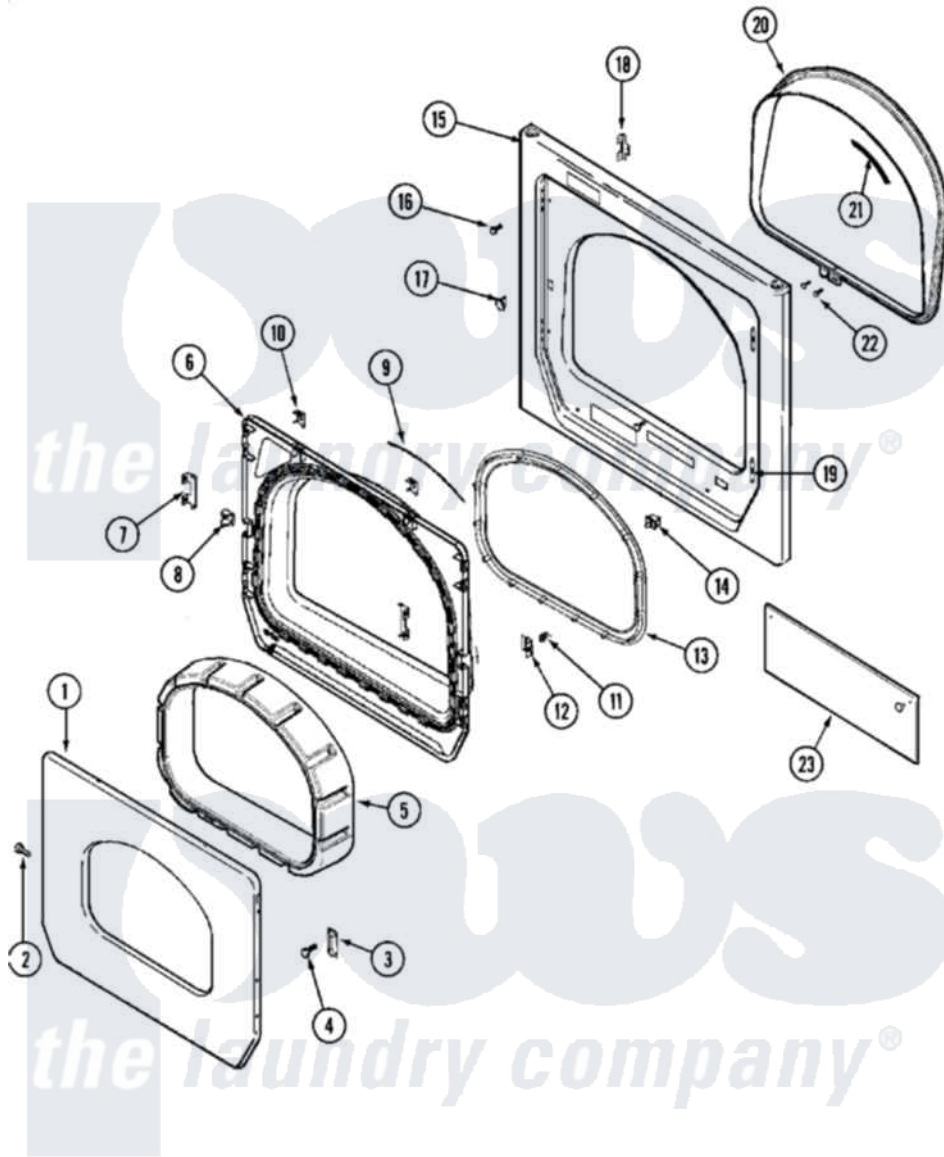

Maytag MLE19PNDYW 03 - DOOR (DRYER)

Maytag Commercial Maytag MLE19PNDYW Dryer Parts Parts Diagram 03 - DOOR (DRYER)
 Click on the part number to view part

Item	Original Part Number	Replaced By	Status	Part Description
001	33002015			Door, Outer
002	22002063			Screw No.8-18AB Wafer Head
003	33002017			Hinge, Door
004	22002062	98006631		Screw
005	22002300	9740848		Screw, Mixing Valve Mounting
"	33002780			Door Tunnel W` Handle
006	33002020			Door, Inner W/Seal
007	22002038			Clip, Door
008	33001763			Plug, Inner Door
009	33002094			Seal, Door
010	22002039			Clip, Door
011	33001761			Strike, Door
012	33001793			Bracket, Strike
013	33002607			Lens, Door
014	33001509	W10169313		Switch-Dor
015	33002051		Not Available	SCREW, FRONT PANEL

"	33002081		Panel, Front
016	33001486	98008544	Screw
017	33001791	306436	Door Latch Kit--W
018	33002025		Twin Speednut
019	33001175		Cover, Hinge Hole
020	33002026		Extension, Tumbler Front
021	33001767		Seal, Shroud
022	33001855	33002917	Screw, No.10-16
023	33002048		Fastener, Push
"	33002183		Shield, Control Panel