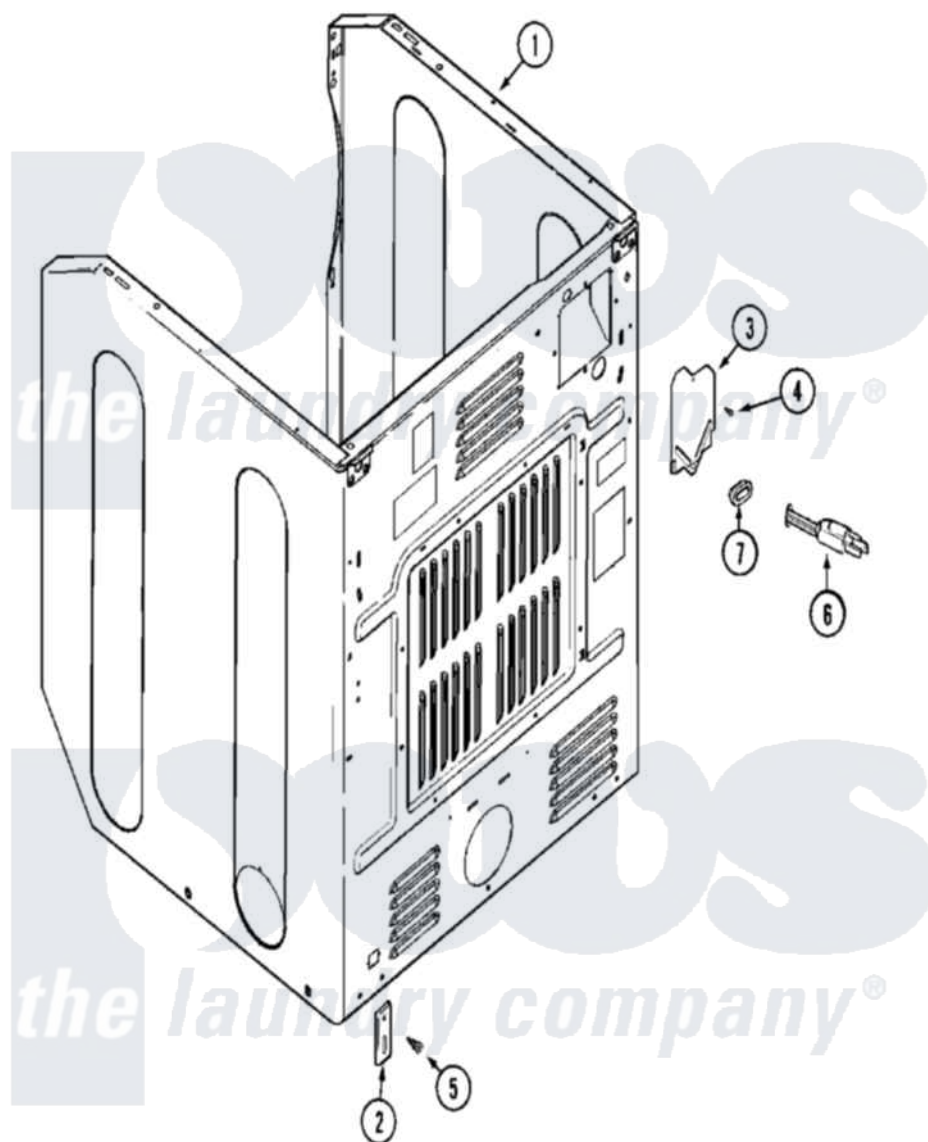

Maytag MLE19PNDYW 04 - CABINET-REAR (DRYER)

Maytag Commercial Maytag MLE19PNDYW Dryer Parts Parts Diagram 04 - CABINET-REAR (DRYER)
 Click on the part number to view part

Item	Original Part Number	Replaced By	Status	Part Description
001	33002811			Cabinet Upper As Pack--NA
002	33002060			Bracket, Security
003	33001795			Cover, Terminal Block
004	22001995			Screw Note: Screw, Tumbler Front And Shroud
005	22001995			Screw Note: Screw, Tumbler Front And Shroud
006	22003062			Cord, Power
007	211881			Grommet, Cord Part Not Used- Gas Models Only