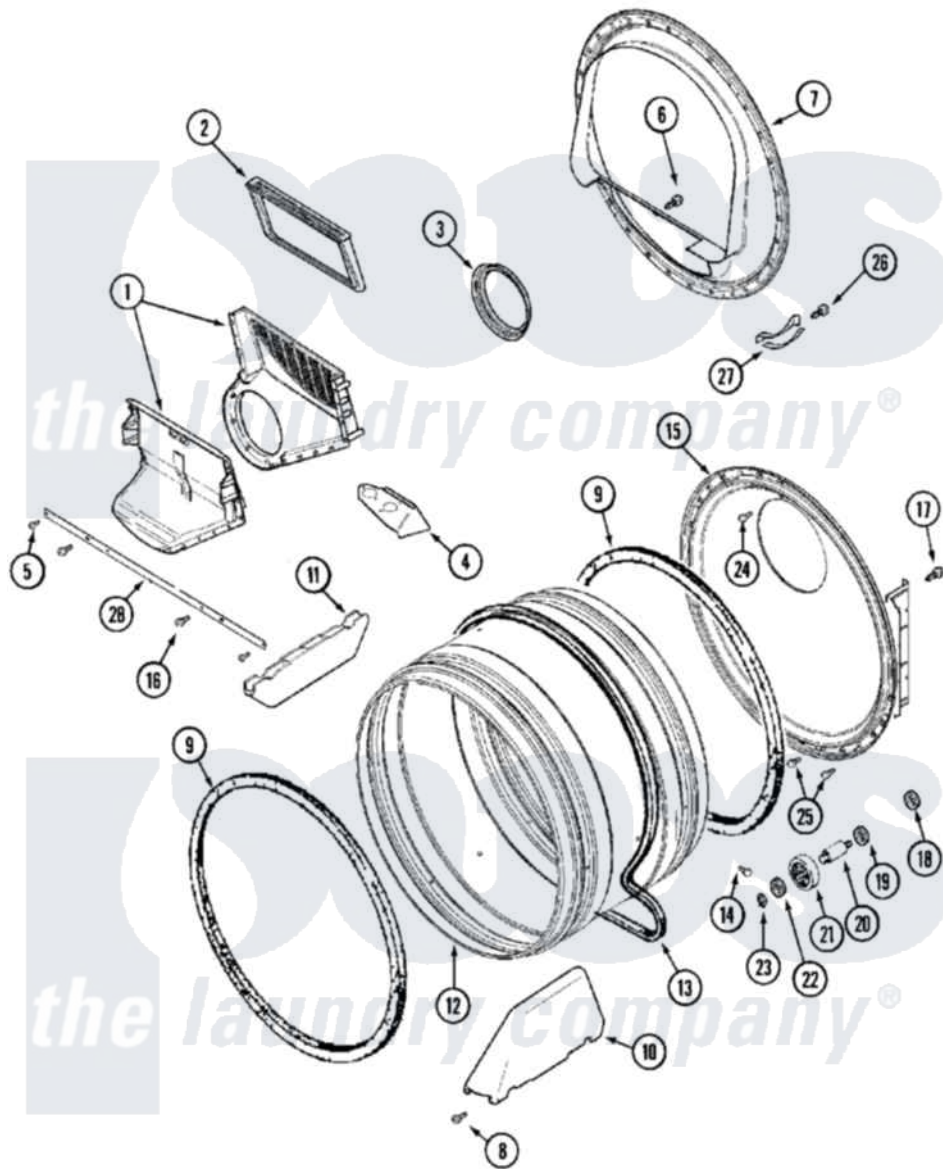

Maytag MLE19PNDYW 05 - TUMBLER (DRYER)

Maytag [Commercial Maytag MLE19PNDYW Dryer Parts](#) Parts Diagram 05 - TUMBLER (DRYER)
 Click on the part number to view part

Item	Original Part Number	Replaced By	Status	Part Description
001	33001799			Outlet Duct Assembly Note: Outlet Duct Assembly
002	33002790			Lint Filter
003	33002560			Seal, Blower
004	33001837			Cover, Thermostat
005	22001995			Screw Note: Screw, Tumbler Front And Shroud
006	NLA		Not Available	SCREW, OUTLET DUCT
007	33001802			Front, Tumbler
008	33001855	33002917		Screw, No.10-16
009	33001807			Seal, Tumbler
010	33002032			Baffle
011	33001755			Baffle
012	33001794	33001889		Tumbler
013	33002535			V-Belt
014	33001788	33002973		Screw, No.9-15 X 1.00 Hx WS
015	33002770			Tumbler Back And Seal As-

015	35002713		Pack
"	33003037		Tumbler Back And Seal
016	33001768		Screw, Shroud Note: Screw, Shroud And Outlet Duct
017	22001995		Screw Note: Screw, Tumbler Front And Shroud
018	33001443		Nut, Hex
019	Y313347	312535	Washer, Vault Mounting Brk.
020	Y312948	6-3129480	Shaft- Tumbler
021	Y303373	12001541	Drum Roller/Washer Assembly--W
022	312535		Washer, Vault Mounting Brk.
023	410233	9703438	Ring-Retr
024	210932		Screw, No.8 X 9/16 Ctsk Note: Screw, Inlet Duct
025	22001996	3370225	Screw
026	210720		Rivet, Bearing To Tumbler Fmt
027	306508		Tumbler Bearing Kit ---W
028	33002039		Brace, Tumbler Front