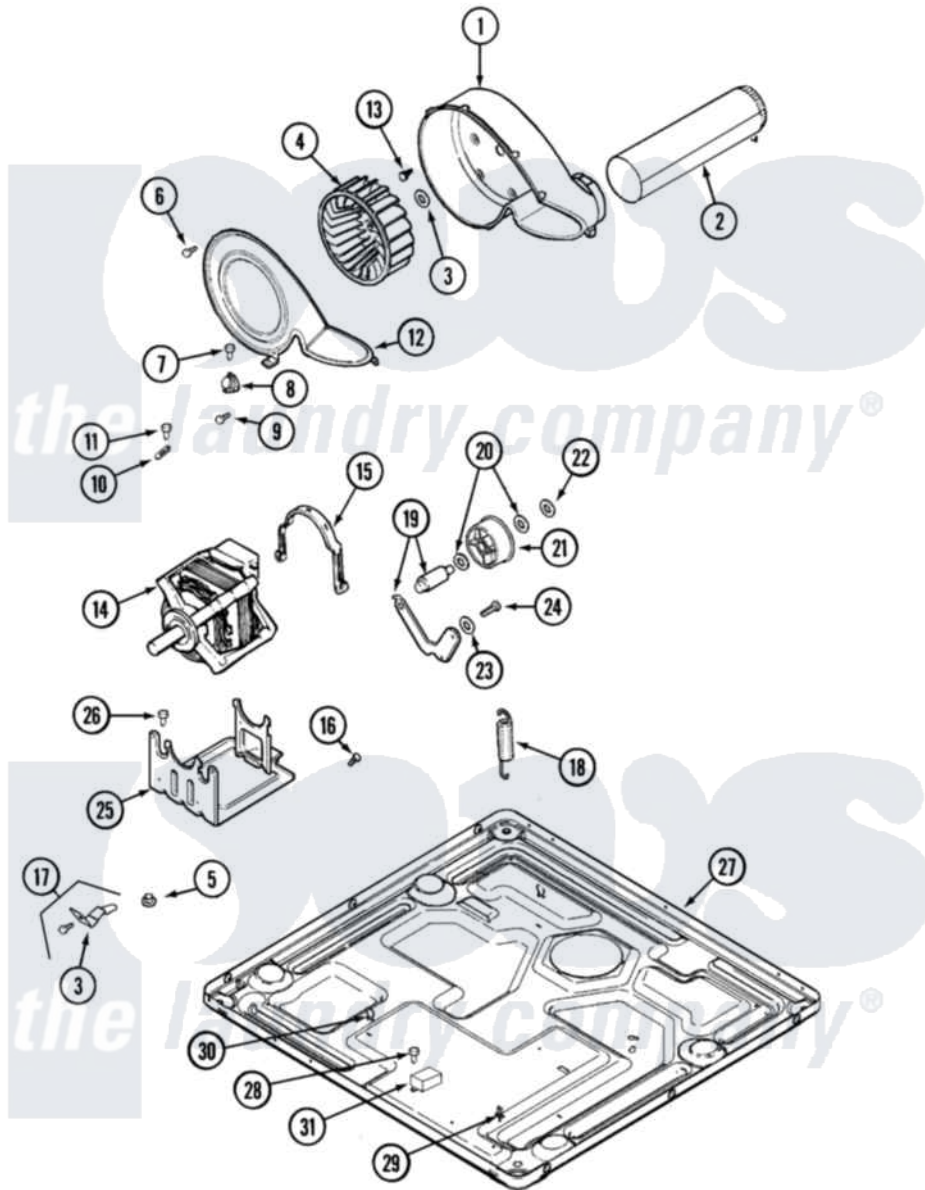

Maytag MLE19PNDYW 07 - MOTOR DRIVE (DRYER)

Maytag [Commercial Maytag MLE19PNDYW Dryer Parts](#) Parts Diagram 07 - MOTOR DRIVE (DRYER)
 Click on the part number to view part

Item	Original Part Number	Replaced By	Status	Part Description
001	33001789			Housing, Blower
002	22001995			Screw Note: Screw, Tumbler Front And Shroud
"	33002185			Duct Assembly, Exhaust
003	22001995			Screw Note: Screw, Tumbler Front And Shroud
"	33002757			Bracket, RH, Base To Support
"	33002758			Bracket, LH, Base To Support
004	33002797			Wheel, Blower
005	33002044			Guide
006	33001855	33002917		Screw, No.10-16
007	Y313561			Screw----NA
008	303392			Thermostat, Cycling
"	33303391			Thermostat, Cycling
009	22002925	3370225		Screw
010	33001762			Fuse, Thermal
011	22002925	3370225		Screw

012	33002711		Cover, Blower Housing
013	Y313561		Screw---NA
014	33002795		Motor, Drive 60Hz
015	33002221	Y015825	Clip, Motor To Motor Support
016	910343	488234	Screw 8-32 X 1/4
017	12001551		Contains RT And LT Brackets
"	NLA	Not Available	BRACKET/SCREW PACKAGE
018	33002460	33002459	Assembly, Spring And Plug
019	33001840	6-3705180	Idler Arm
020	Y312527		Washer, Idler Shaft
021	33001783	6-3700340	Bearing- I
022	312958	354987	Ring, Retaining
023	315772		Sleeve, Idler Arm
024	Y014874		Screw, Idler Arm And Sleeve
025	33002817		Motor Support, Offset
026	Y313561		Screw---NA
027	314568	Y313559	Screw
"	33002049	302797	Grommet
"	33002050		Protector, Harness
"	33002467		Base
028	Y251119	3177991	Screw
029	33001989		Retainer, Vault Switch
030	410490		Spring, Retainer Wire Harness
031	315218		Shield, Transformer
"	33002186	W10133285	Transformer 120V To 22.5vac