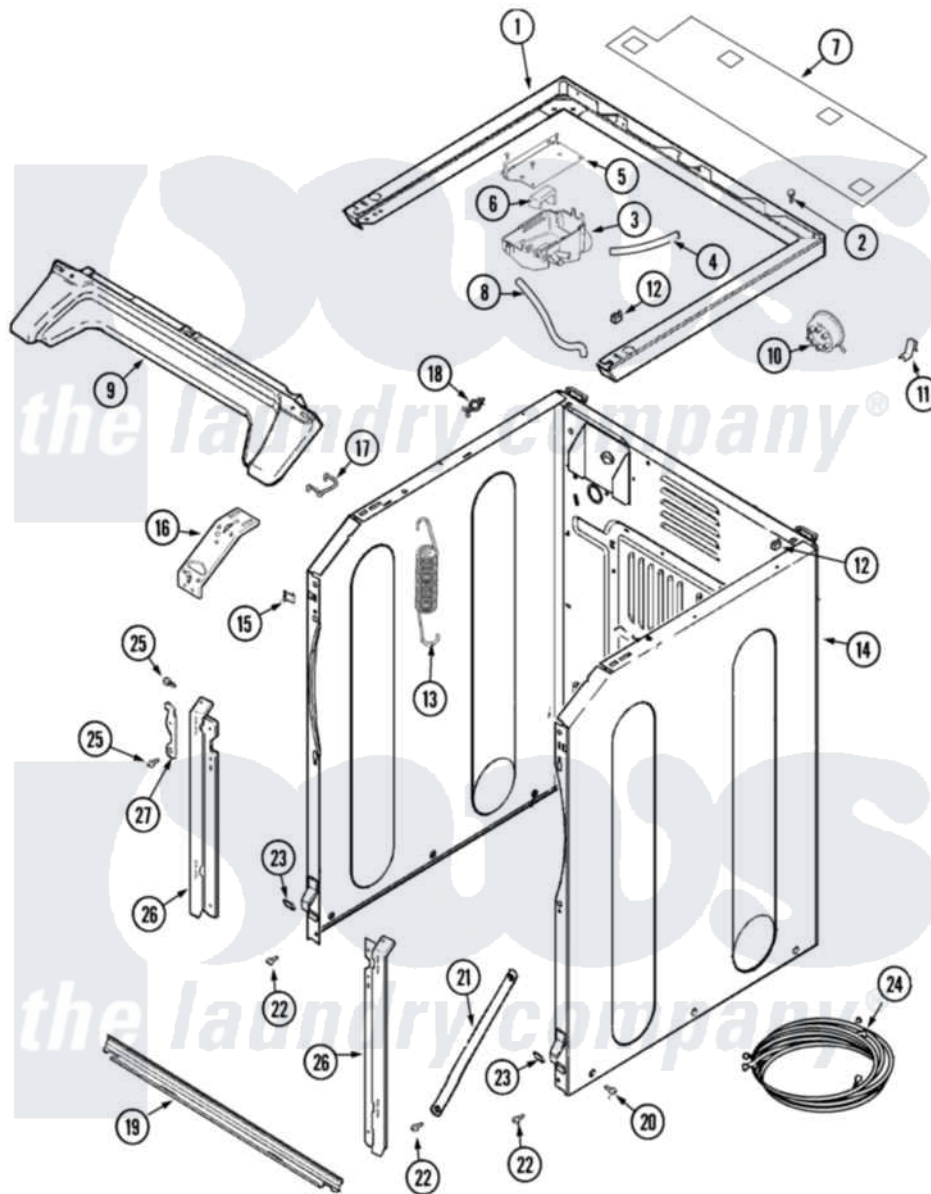

Maytag MLE19PNDYW 08 - CABINET-FRONT (WASHER)

Maytag Commercial Maytag MLE19PNDYW Dryer Parts Parts Diagram 08 - CABINET-FRONT (WASHER)
 Click on the part number to view part

Item	Original Part Number	Replaced By	Status	Part Description
001	33002963			Support, Weld Assembly
002	214354			Screw, Top Cover To Cabnt.
003	33001855	33002917		Screw, No.10-16
"	33002775			Vent, Tub
004	22002464			Hose, Vent
005	33002189			Bracket, Vent Mounting
006	22002440			Deflector, Vent
007	33002191			Wire Shield
"	33002192			Clip, Shield
008	205161	489503		Clamp
"	33002193			Hose, Shower
009	33002011			Cover, Access
010	22003728			Switch, Pressure Items 22-30 Listed As Series
011	22002006			Clip, Unbalance Switch Harness
"	22002244			Clip, Grounding

012	33002194		Nut, Speed
013	22002100		Spring
014	22002179	8539404	Tie-Wire
"	22003639		Cabinet Assembly
015	22002049		Clip Note: Clip, Front Panel
016	22003638	22003652	Shroud Support Assembly
"	33002813		Corner Bracket - LH Cabinet
"	33002814		Corner Bracket - RH Cabinet
017	22002297		Support, Spring
018	315471	22003298	Retainer, Wire
019	22003638	22003652	Shroud Support Assembly
020	213007		Xfor Cabinet See Cabinet, Back
021	22002767		Brace, Cross
022	33002190		SCrew, C BraCe, BraCket, Cabinet
023	22002013		Stop, Shipping
024	22004249		Harness, Wire Lower
025	22001995		Screw Note: Screw, Tumbler Front And Shroud
026	22003624		Bracket, Shroud Support
"	22003625		Bracket, Shroud Support
027	33002035	22002991	Kit, Access Cover Hook
"	33002036	22002991	Kit, Access Cover Hook
"	33002037		Fastener, Access Cover Hook