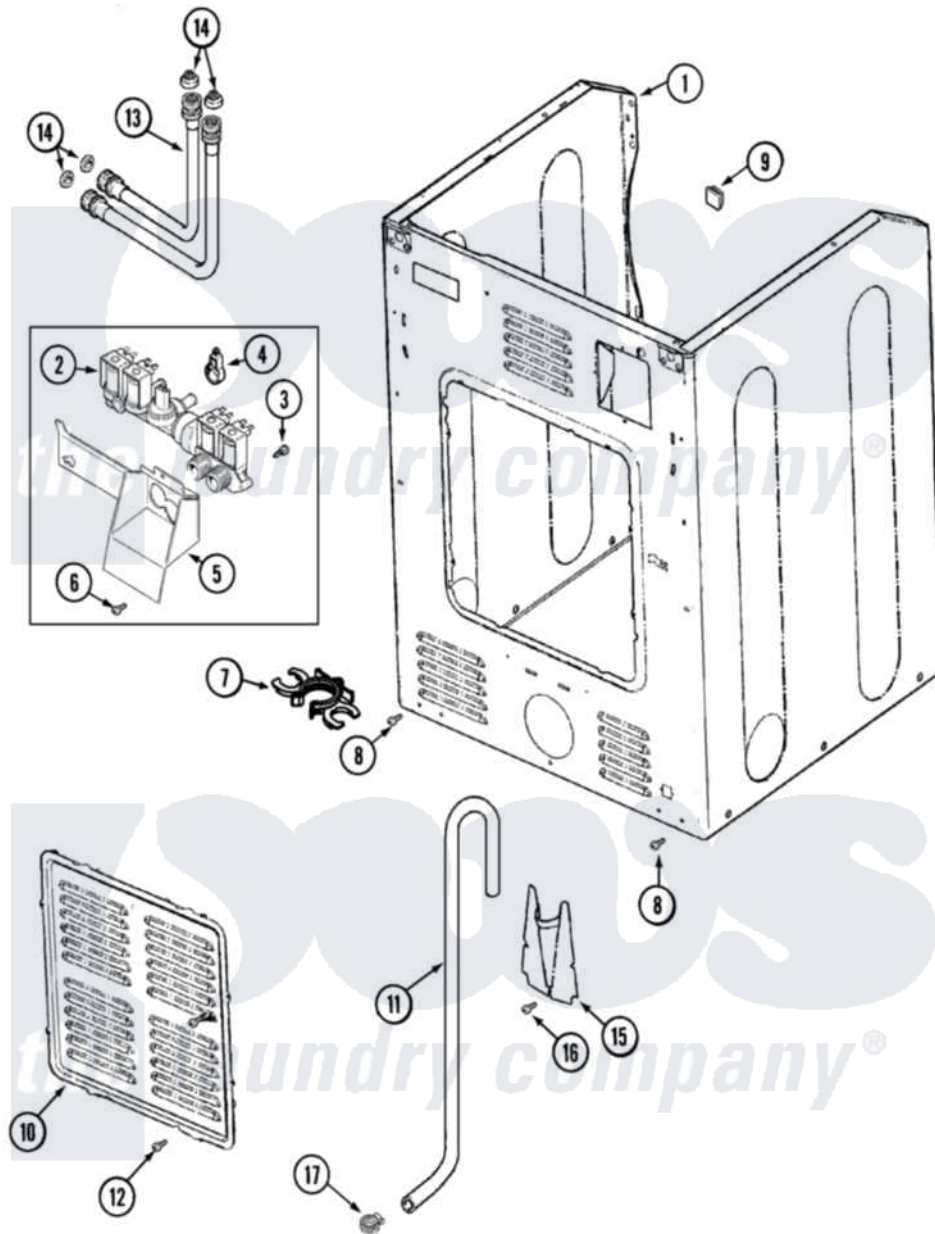

Maytag MLE19PNDYW 10 - CABINET-REAR (WASHER)

Maytag Commercial Maytag MLE19PNDYW Dryer Parts Parts Diagram 10 - CABINET-REAR (WASHER)
 Click on the part number to view part

Item	Original Part Number	Replaced By	Status	Part Description
001	22003639			Cabinet Assembly
"	33002190			SCrew, C BraCe, BraCket, Cabinet
002	33002211			Valve, Water
003	22002436			Screw, Water Valve Bracket
004	205161	489503		Clamp
005	33002212			Bracket, Water Valve
006	22002925	3370225		Screw
007	22002932			Clip, Drain Hose
008	33002190			SCrew, C BraCe, BraCket, Cabinet
009	NLA		Not Available	PLUG, HOLE
010	22004355			Rear Access Panel
011	12001807			Drain Hose Kit
"	22002892			Retainer, Drain Hose
"	22002893	8539404		Tie-Wire
"	22003319	12001807		Drain Hose Kit

012	22002925	3370225	Screw
013	22003838	202860	Inlet Hose Assembly
"	22003839	202860	Inlet Hose Assembly
014	22002960		Strainer, Washer Inlet
"	Y013783		Washer, Inlet Hose
015	22002704		Cover, Drain Hose
016	33002190		SCrew, C BraCe, BraCket, Cabinet
017	22001984	285655	Clamp, Hose