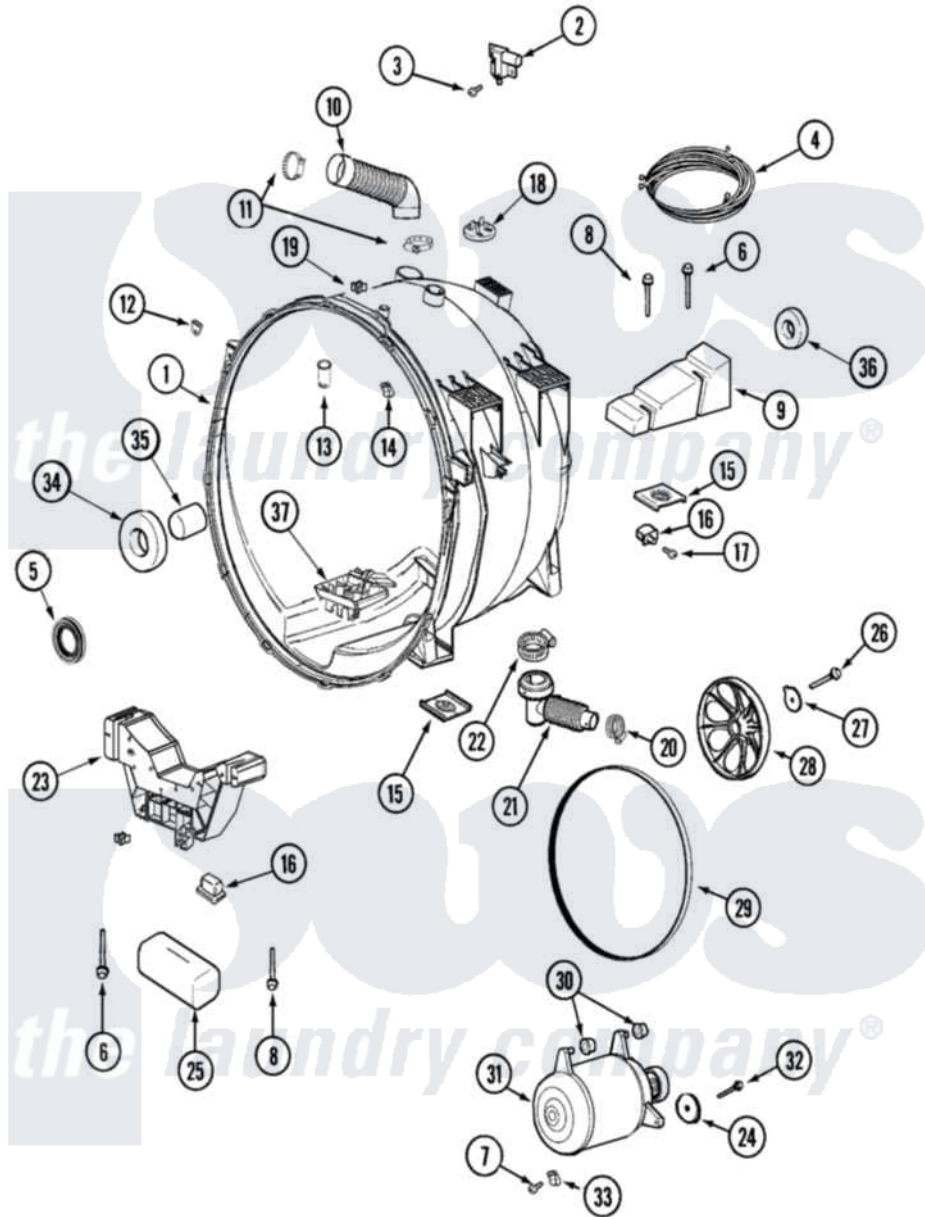

Maytag MLE19PNDYW 11 - OUTER TUB & MOTOR(WASHER)

Maytag Commercial Maytag MLE19PNDYW Dryer Parts Parts Diagram 11 - OUTER TUB & MOTOR(WASHER)
 Click on the part number to view part

Item	Original Part Number	Replaced By	Status	Part Description
001	22004080	22004465		Outer Tub Assembly, As Pack
"	22004465			Outer Tub Assembly, As Pack
002	22003302			Switch, Internal Unbalance
003	22002061	910187		Screw
004	22003836			Harness, Upper Sub Assembly, Venus
"	22004471			Harness, Wire Unbalance
005	12002022			Lip Seal Kit
006	22003615			Bolt, Double Sems 5-3/8
007	22002019			Screw, Wire Clip To Motor Cnt
008	22003616			Bolt, Double Sems 3-3/8
009	22002102			Weight, Counter Balance
010	22002083			Hose, Injector
011	22002052	616099		Clamp
012	22002103			Clip, U
013	22004310			Water Deflector
				Clip, Unbalance Switch

014	22002006		Clip, Unbalance Switch Harness
015	22002065		Nut, Counter Balance
016	22002044		Switch, Tub Displacement
017	22002061	910187	Screw
018	22002797		Clip, Hose
019	22002006		Clip, Unbalance Switch Harness
020	22001984	285655	Clamp, Hose
021	22003262		Hose, Tub To Pump Outlet
022	22002053	696392	Hose Clamp
023	22002006		Clip, Unbalance Switch Harness
"	22002579	Not Available	WEIGHT ASSEMBLY (FRT)
"	22004472		Bracket, Lower
024	22002320		Washer, Belt Tension Bolt
025	22003225	Not Available	CUSHION
026	22003937		Screw, Retaining Bolt
027	22003936		Washer
028	22002315		Pulley, Spinner
029	12001788		Kit, Belt And Isolator--W
030	22003329		Isolator, Motor
031	22003856		Motor, Variable Speed
032	22003686		Bolt, Motor
033	22002006		Clip, Unbalance Switch Harness
034	22002934		Bearing, Front
035	22002935		Spacer, Bearing
036	22003441		Bearing, Rear
037	22003710		Sump Cap W/ Labyrinth Feature