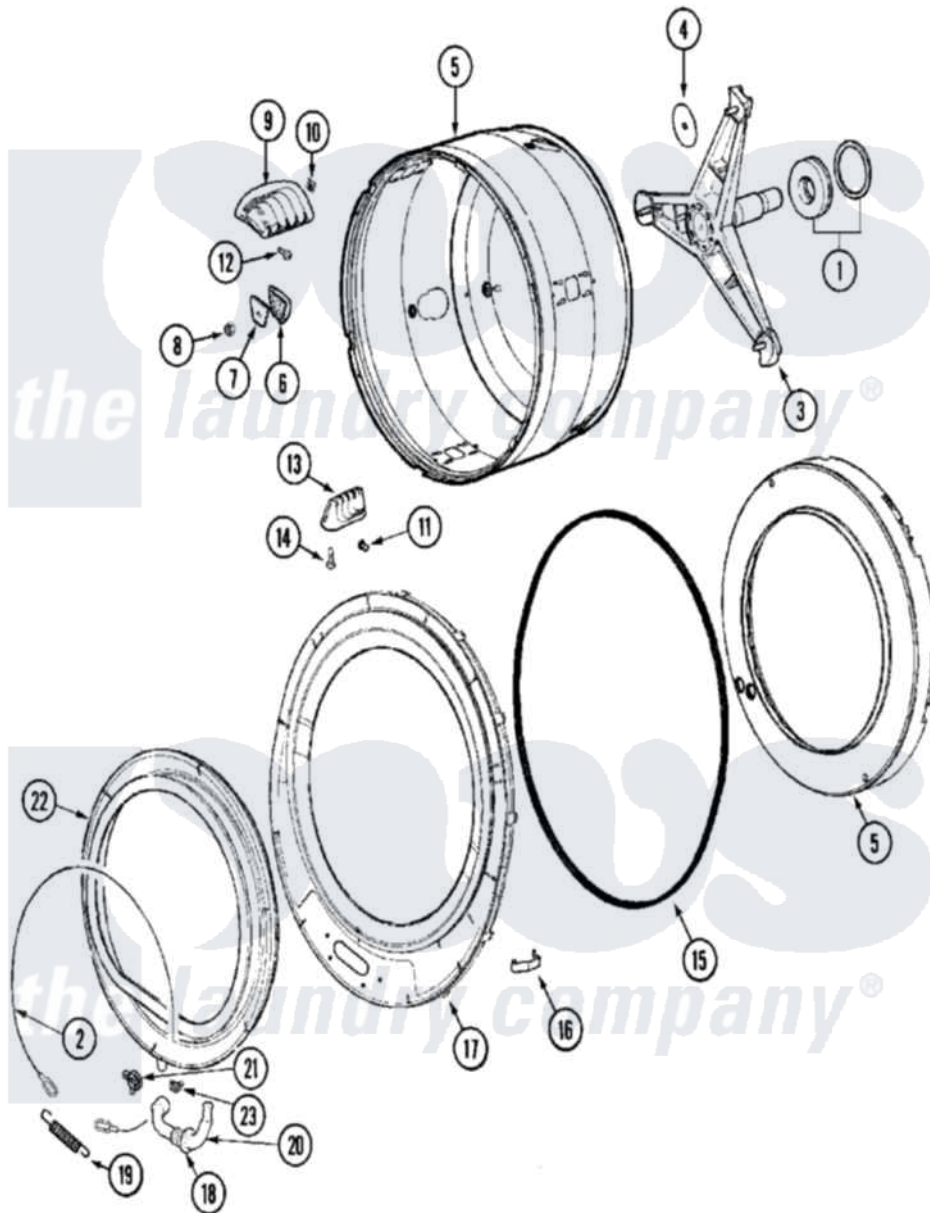

# Maytag MLE19PNDYW 12 - SPINNER ASSEMBLY & OUTER TUB COVER(WASH)

Maytag Commercial Maytag MLE19PNDYW Dryer Parts Parts Diagram 12 - SPINNER ASSEMBLY & OUTER TUB COVER(WASH)

[Click on the part number to view part](#)

Item	Original Part Number	Replaced By	Status	Part Description
001	<a href="#">12002022</a>			Lip Seal Kit
002	<a href="#">22002327</a>			Wire, Boot Clamp
003	22003670	<a href="#">6-2717080</a>		Spinner As
004	<a href="#">22002023</a>			Washer, Plastic
005	<a href="#">22003637</a>			BRACE ASSEMBLY, TOP CROSS CONTAINS ITEMS 12 & 13
006	<a href="#">22002482</a>			Washer, Profile
007	<a href="#">22002020</a>			Washer, Spinner Support
008	22002122	<a href="#">2207454</a>		Nut, Hex
009	<a href="#">22001985</a>			Baffle, Drip
010	<a href="#">22002009</a>			Grommet, Baffle
011	<a href="#">22001999</a>			Grommet, Baffle
012	<a href="#">22003556</a>			Screw, Baffle
013	<a href="#">22001986</a>			Baffle, Drip

014	<a href="#">22002059</a>		Screw, Baffle
015	<a href="#">22002077</a>		Seal, Tub Cover
016	<a href="#">22002050</a>		Clip, Tub To Cover
017	<a href="#">22004254</a>		Cover, Tub W/Sealandcaps Aspk
018	<a href="#">22003074</a>		Guard, Hose
019	<a href="#">22002099</a>		Spring, Tub
020	22003071	<a href="#">22004477</a>	Drain Hose, Door Boot
021	Y22003072	<a href="#">22003072</a>	CLAMP, HOSE DOUBLE WIRE
022	<a href="#">22003893</a>		Door Boot, Black
023	<a href="#">22003073</a>	<a href="#">596669</a>	Clamp, Manifold