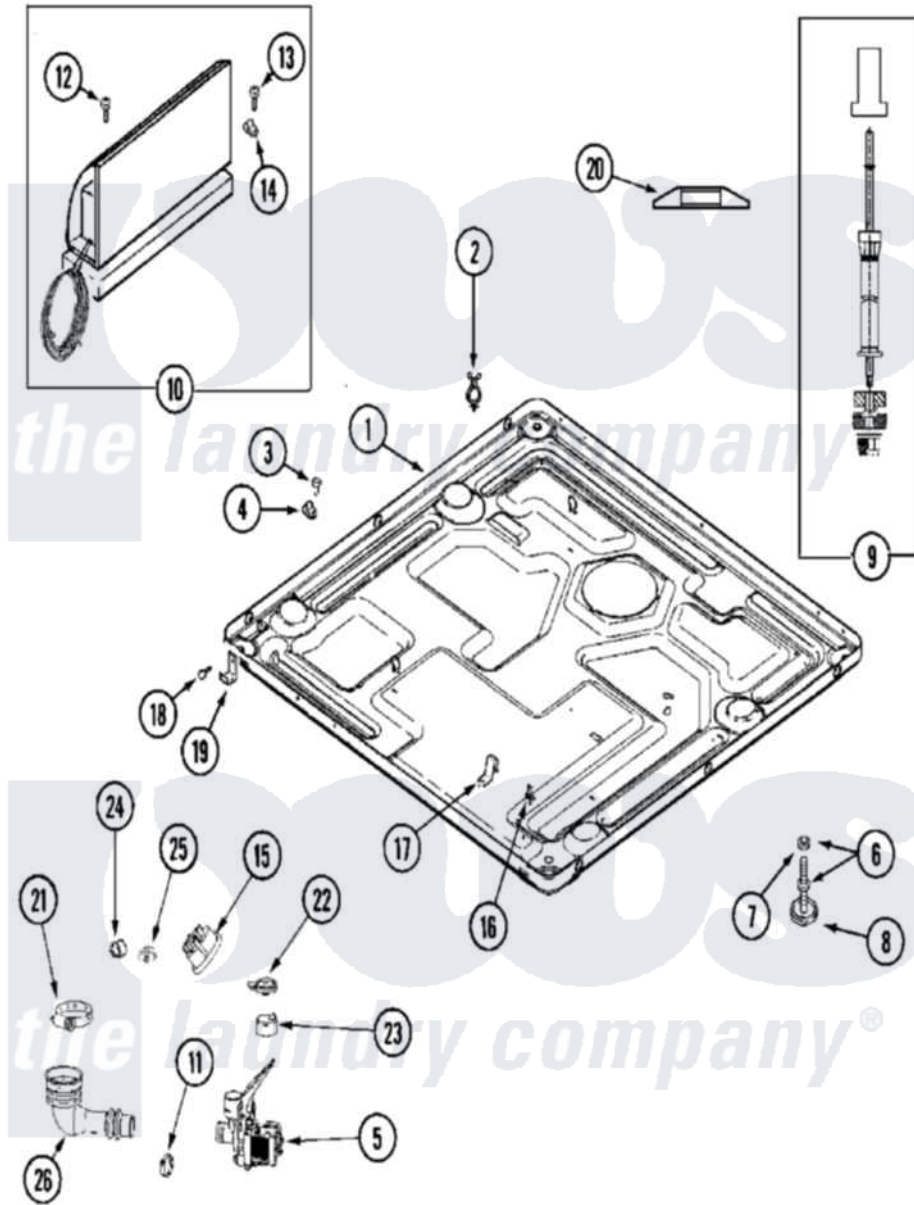

# Maytag MLE19PNDYW 13 - BASE (WASHER)

Maytag [Commercial Maytag MLE19PNDYW Dryer Parts](#) Parts Diagram 13 - BASE (WASHER)  
 Click on the part number to view part

Item	Original Part Number	Replaced By	Status	Part Description
001	22003926	<a href="#">22003435</a>		Base, Assembly
002	<a href="#">22003298</a>			Retainer, Wire
003	<a href="#">Y313561</a>			Screw---NA
004	<a href="#">22004120</a>			Clip, Wire Harness
005	22003244	<a href="#">25001052</a>		Pump Assembly
006	<a href="#">22003544</a>			Adjustable Leg W/Foot And Nut
007	<a href="#">Y052740</a>	<a href="#">62739</a>		Nut, Lock
008	<a href="#">210684</a>			Foot, Adjustable Leg
009	<a href="#">22002316</a>			Strut, Rear
010	<a href="#">22004046</a>			Control Assembly, Motor
011	<a href="#">22001984</a>	<a href="#">285655</a>		Clamp, Hose
012	<a href="#">33002190</a>			SCrew, C BraCe, BraCket, Cabinet
013	<a href="#">Y313561</a>			Screw---NA
014	<a href="#">22002014</a>			Clip, Harness To Support
015	<a href="#">22003728</a>			Switch, Pressure Items 22-30

			Listed As Series
015	<a href="#">22003120</a>		
016	<a href="#">22003298</a>		Retainer, Wire
017	<a href="#">22002244</a>		Clip, Grounding
018	<a href="#">33002190</a>		SCrew, C BraCe, BraCket, Cabinet
019	<a href="#">22002239</a>		Clip, Front Panel
020	<a href="#">33002222</a>		Deflector, Water
021	<a href="#">22002853</a>	<a href="#">285655</a>	Clamp, Hose
022	<a href="#">22002853</a>	<a href="#">285655</a>	Clamp, Hose
023	<a href="#">22003268</a>		Cap, Rubber
024	<a href="#">22003261</a>		Plug, Outer Tub
025	<a href="#">22003295</a>	<a href="#">285655</a>	Clamp, Hose
026	<a href="#">22003262</a>		Hose, Tub To Pump Outlet