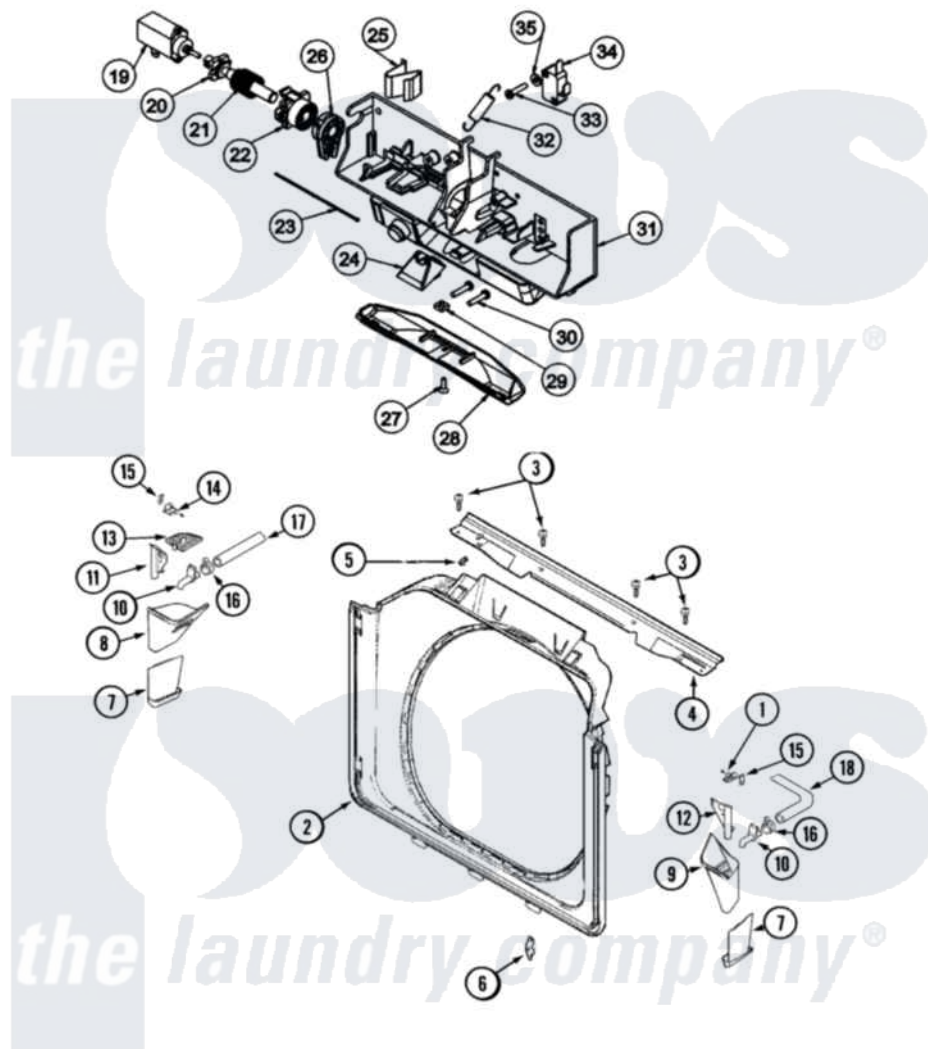

Maytag MLE19PNDYW 14 - DOOR SHROUD & DOOR LATCH ASSEMBLY (WASH)

Maytag [Commercial Maytag MLE19PNDYW Dryer Parts](#) Parts Diagram 14 - DOOR SHROUD & DOOR LATCH ASSEMBLY (WASH)

[Click on the part number to view part](#)

Item	Original Part Number	Replaced By	Status	Part Description
001	33002209			Retainer, Fabric Softener
002	22002506			Shroud And Dispenser Hose
003	22001995			Screw Note: Screw, Tumbler Front And Shroud
004	22003908			Vapor Barrier
"	33002203			Clip, Hose
"	33002477			Support, Door Lock
005	22002014			Clip, Harness To Support
006	33001764			Cover, Hinge Hole
"	33001787			Screw, Hinge Note: Screw, Hinge Hole Cover
007	33002195			Grate, Overflow
"	33002196			Grate, Overflow
008	33002197			Cup, Bleach Dispenser
009	33002198			Cup, Fabric Softener Dispenser

010	33002199		Spout, Dispenser Fill
011	33002200		Cap, Bleach Dispenser
012	33002201		Cap, Fabric Softener
013	33002204		Screen, Bleach Cup
014	22003681	22003263	Screw, Sump Cap
"	33002205		Retainer, Bleach Cup
015	33002206		Fastener, J Type
016	205161	489503	Clamp
017	22003653		Retainer, Dispenser Hose
"	33002207		Hose, Bleach
018	22003653		Retainer, Dispenser Hose
"	33002208		Hose, Fabric Softener
019	22002119		Motor, Wax
020	22003718		Axle, Latch
021	22003721		Spring, Axle / Latch
022	22003715		Sliding Gear, Latch
023	22002164		Cable, Door
024	22003055		Ramp, Door Hoop
025	22003717		Spring, Latch
026	22003716		Rotating Gear, Latch
027	22002435	241877	Screw
028	22002957		Cover, Latch Assembly
029	22003720		Nut, Latch
030	22003719		Screw, Latch
031	22003722		Switch Holder Assembly, Latch
032	22002158		Spring, Gear Return
033	22001352		Screw, Check Switch
034	22002162		Switch, Door Lock Spin Enable
035	22002165		Washer, Door Lock Switch
036	22002484	Not Available	LABEL, BLEACH
"	22002485	Not Available	LABEL, FABRIC SOFTENER
"	22002486	Not Available	LABEL, LOADING INSTRUCTIONS
"	22002487	Not Available	LABEL, ADD DETERGENT