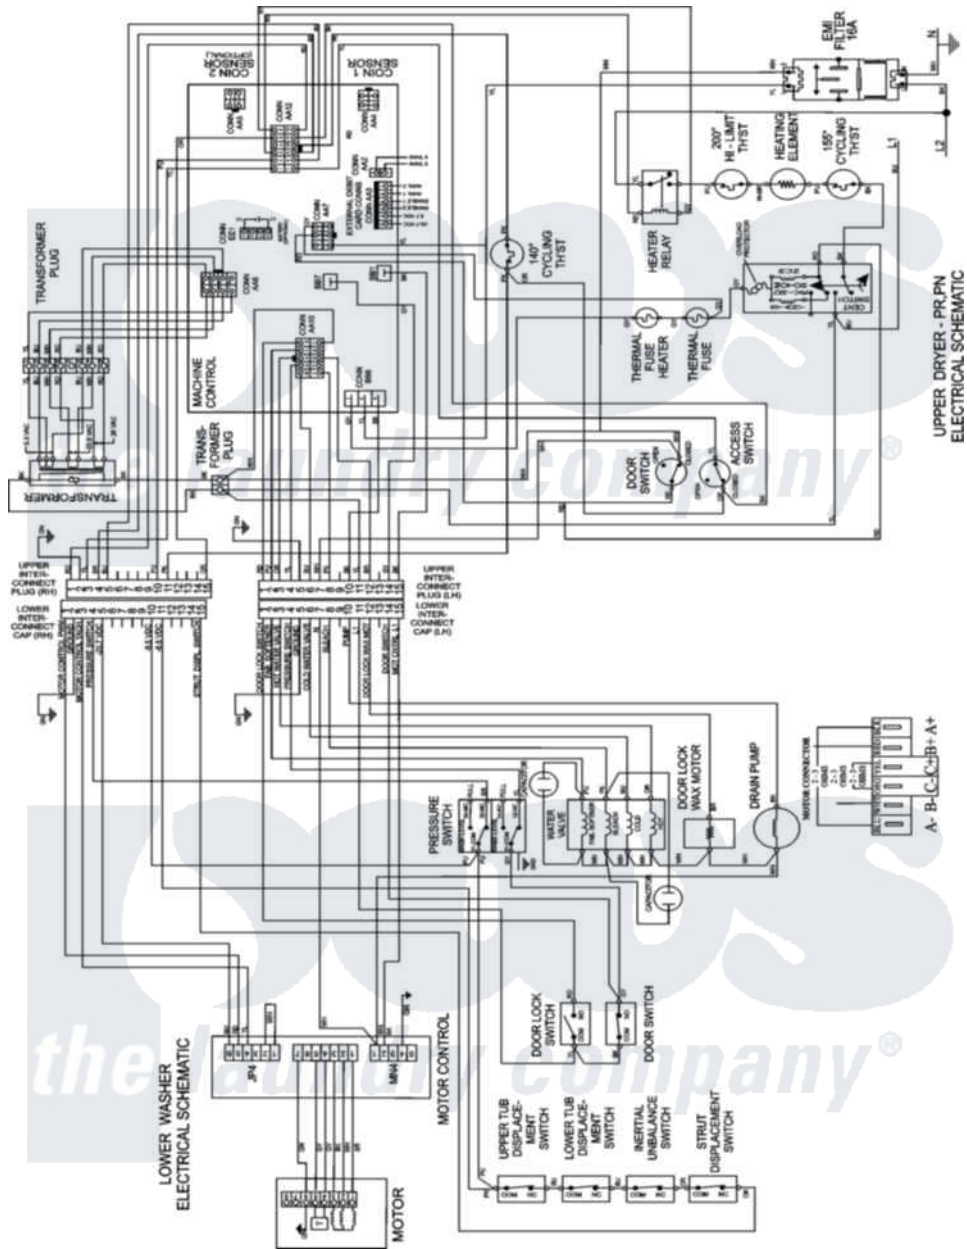

# Maytag MLE19PNDYW 15 - WIRING INFORMATION (MLE19PNDYW)

Maytag [Commercial Maytag MLE19PNDYW Dryer Parts](#) Parts Diagram 15 - WIRING INFORMATION (MLE19PNDYW)

[Click on the part number to view part](#)

Item	Original Part Number	Replaced By	Status	Part Description
001	NLA		Not Available	WIRING INFORMATION