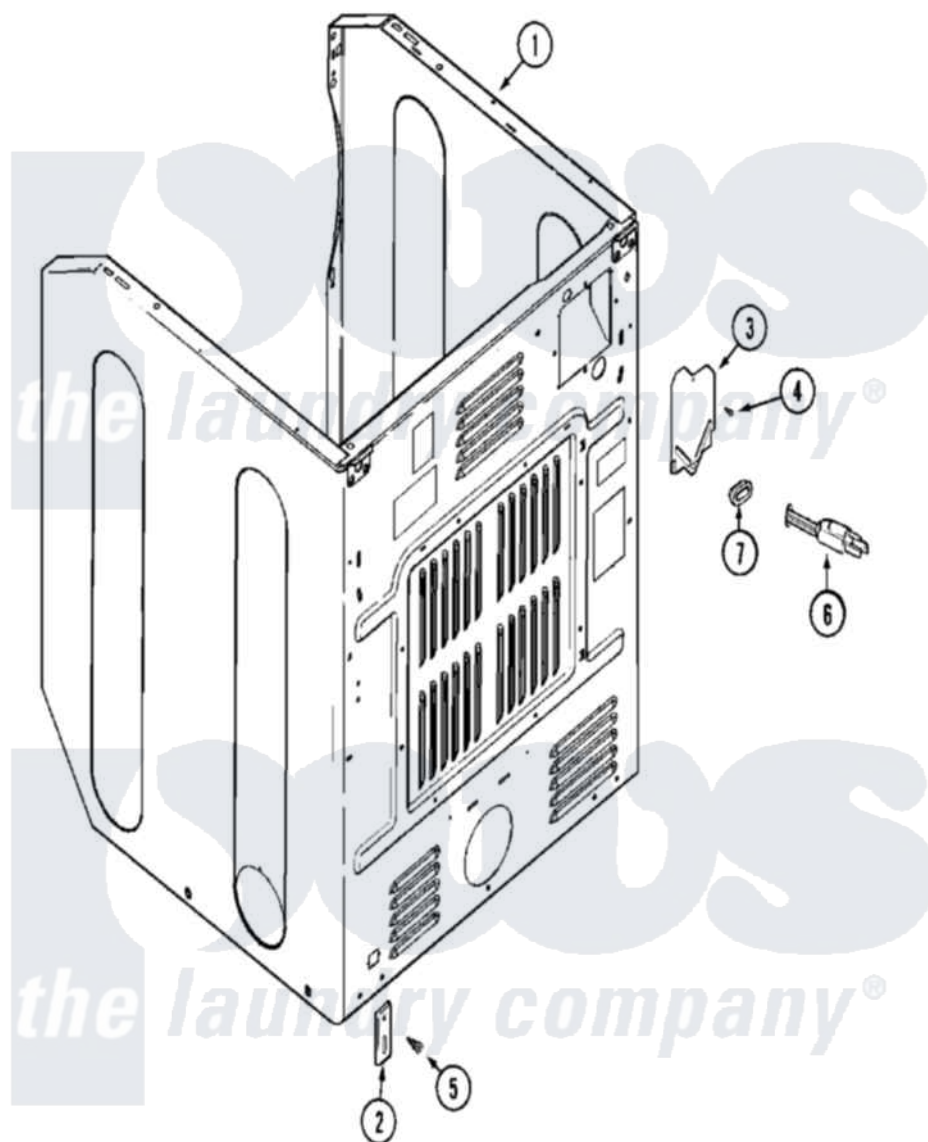

Maytag MLE19PRAYW 04 - CABINET-REAR (DRYER)

Maytag Commercial Maytag MLE19PRAYW Dryer Parts Parts Diagram 04 - CABINET-REAR (DRYER)
 Click on the part number to view part

Item	Original Part Number	Replaced By	Status	Part Description
001	NLA		Not Available	CABINET (WHT-UPR)
002	33002060			Bracket, Security
003	33001795			Cover, Terminal Block
004	22001995			Screw Note: Screw, Tumbler Front And Shroud
005	22001995			Screw Note: Screw, Tumbler Front And Shroud
006	33002184	33002777		Power Cord
"	NLA		Not Available	SCREW, CORD
007	211881			Grommet, Cord Part Not Used-Gas Models Only