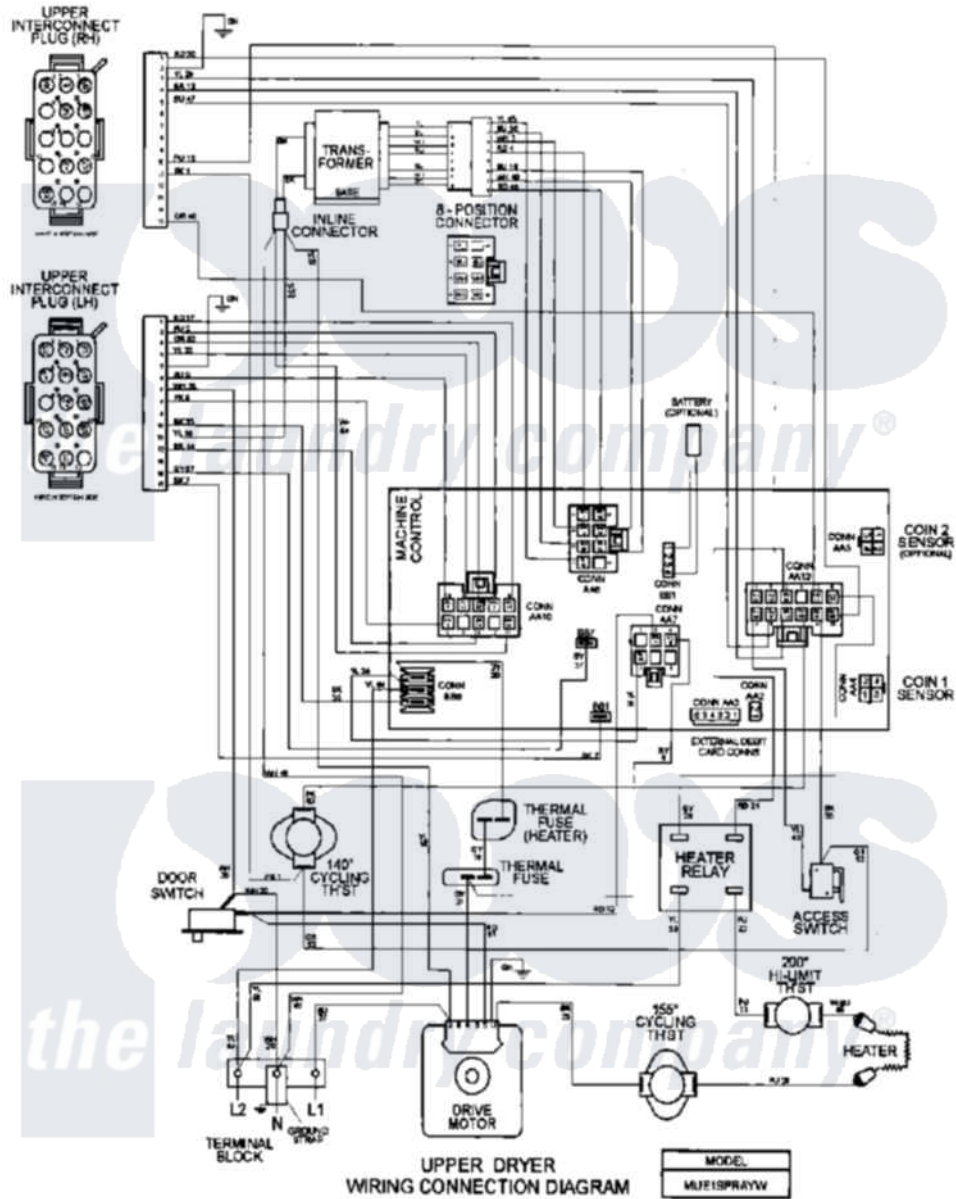

Maytag MLE19PRAYW 15 - WIRING INFORMATION

Maytag [Commercial Maytag MLE19PRAYW Dryer Parts](#) Parts Diagram 15 - WIRING INFORMATION
 Click on the part number to view part

Item	Original Part Number	Replaced By	Status	Part Description
001	NLA		Not Available	WIRING INFORMATION