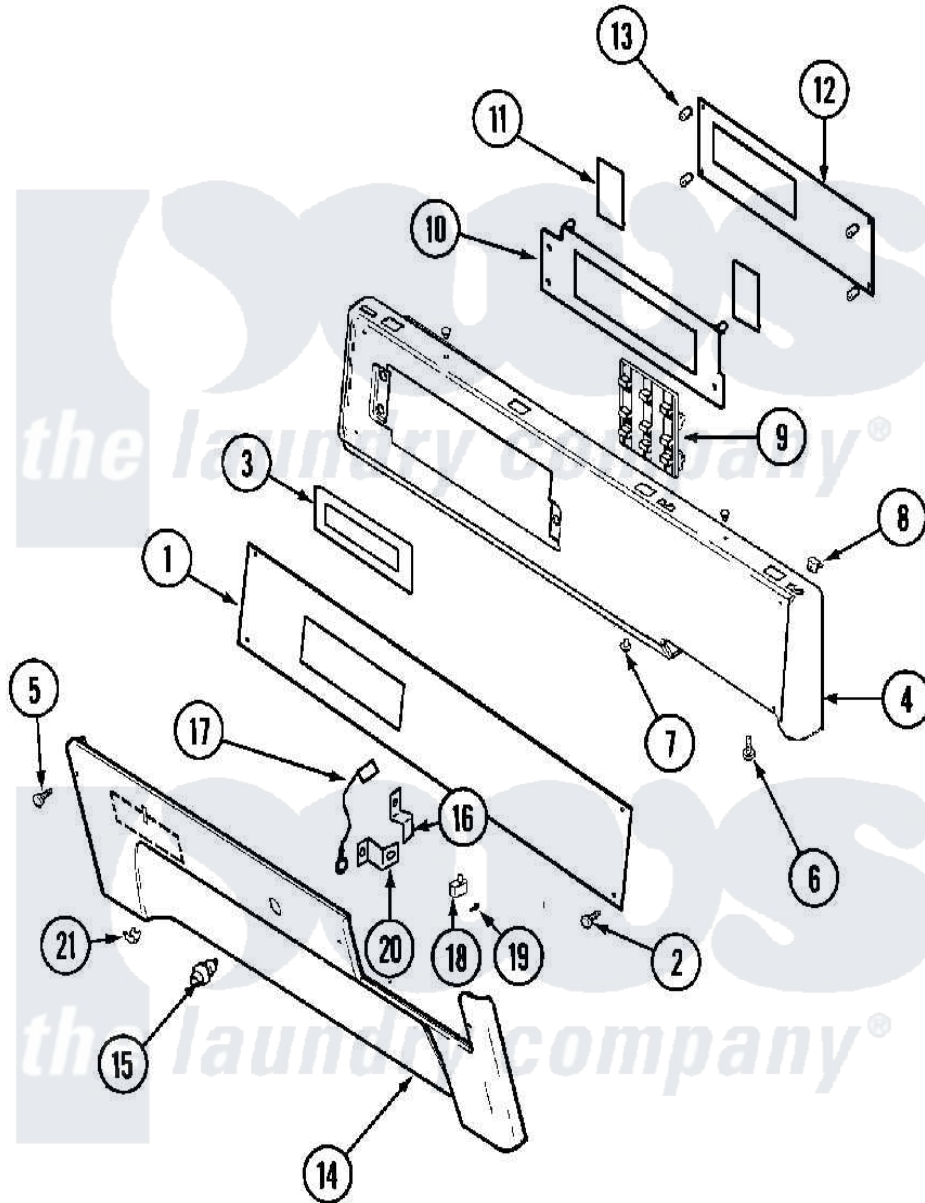

# Maytag MLE19PRAZW 01 - CONTROL PANEL (DRYER)

Maytag [Commercial Maytag MLE19PRAZW Dryer Parts](#) Parts Diagram 01 - CONTROL PANEL (DRYER)  
 Click on the part number to view part

Item	Original Part Number	Replaced By	Status	Part Description
001	<a href="#">33002278</a>			Overlay, Control Panel
002	<a href="#">215506</a>			Screw, Control Panel Overlay
003	33002150	<a href="#">W10133268</a>		Cover, Display
004	<a href="#">33002003</a>			Fastener Clip, Control Panel
"	<a href="#">33002264</a>			Panel, Control
005	<a href="#">22001976</a>			Bezel
006	<a href="#">215506</a>			Screw, Control Panel Overlay
007	33001132	<a href="#">33002342</a>		Plug, Sifht Hole
008	<a href="#">33001977</a>			Fastener, Control Panel
009	<a href="#">33002178</a>			Switch, Push Button
010	<a href="#">33002155</a>			Plate, Control Mounting
011	33002152	<a href="#">W10133277</a>		Membrane Switch Assembly
012	33002154	<a href="#">33003006</a>		Control BO
013	<a href="#">33001204</a>			Stand-Off, Ccontrol Board
"	<a href="#">912077</a>			Locknut, Reader Harness
014	<a href="#">33002262</a>			Panel, Access