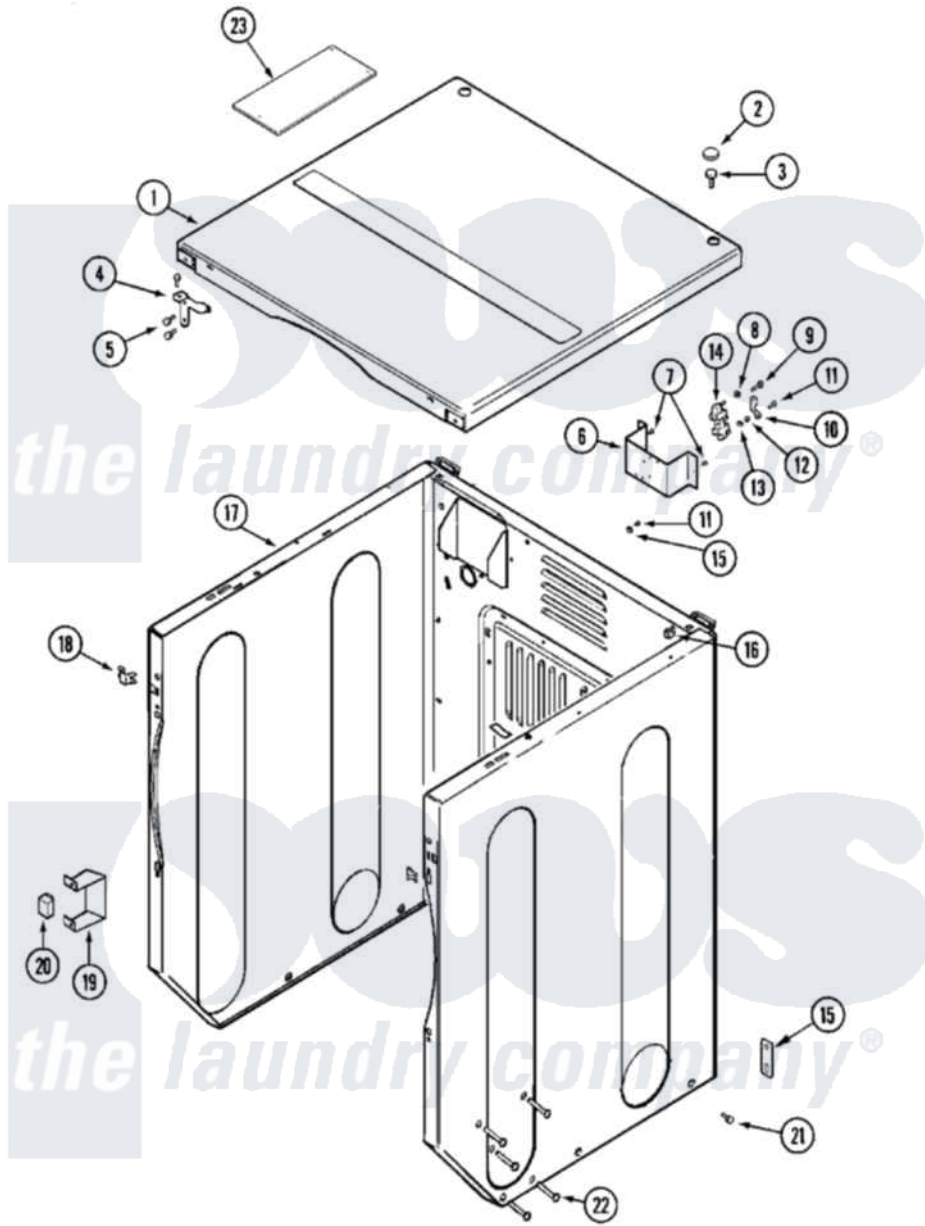

Maytag MLE19PRAZW 02 - CABINET-FRONT (DRYER)

Maytag Commercial Maytag MLE19PRAZW Dryer Parts Parts Diagram 02 - CABINET-FRONT (DRYER)
 Click on the part number to view part

Item	Original Part Number	Replaced By	Status	Part Description
001	33001995	33002124		Cover, Top
"	33002058		Not Available	COVER, TOP (WHT)
002	33001997			Plug, Hole
003	22001883	214354		Screw, Top Cover To Cabnt.
004	33001998			Bracket, Top Cover
"	33001999			Bracket, Top Cover
005	22001995			Screw Note: Screw, Tumbler Front And Shroud
006	33002059			Bracket, Terminal Block
"	NLA		Not Available	BRACKET, TERMINAL BLOCK---NA
007	22001995			Screw Note: Screw, Tumbler Front And Shroud
008	Y311270			Washer, Terminal Block
009	Y312209	W10001200		Screw
010	Y312184			Strap, Grounding
011	NLA		Not Available	SCREW, GROUND STRAP

012	311484	112432	Nut
013	311093		Washer, Terminal Connection
014	315471	22003298	Retainer, Wire
"	33001244		Block, Terminal
"	33002182		Bracket, Terminal Block
"	NLA	Not Available	SCREW, TERMINAL BLOCK
015	NLA	Not Available	WASHER, GROUND LUG
016	22001502		Fastener, U-NUt
017	NLA	Not Available	CABINET (WHT)
018	33001980		Fastener, Access Panel
019	Y313561		Screw---NA
"	33002002		Bracket, Switch
020	306398		Relay, Heater
"	Y251119	3177991	Screw
021	213007		Xfor Cabinet See Cabinet, Back
"	22003409	213007	Xfor Cabinet See Cabinet, Back
022	33001991		Bolt, Carriage
023	22001995		Screw Note: Screw, Tumbler Front And Shroud
"	22001996	3370225	Screw
"	Y314174		Terminal Cover - Canada