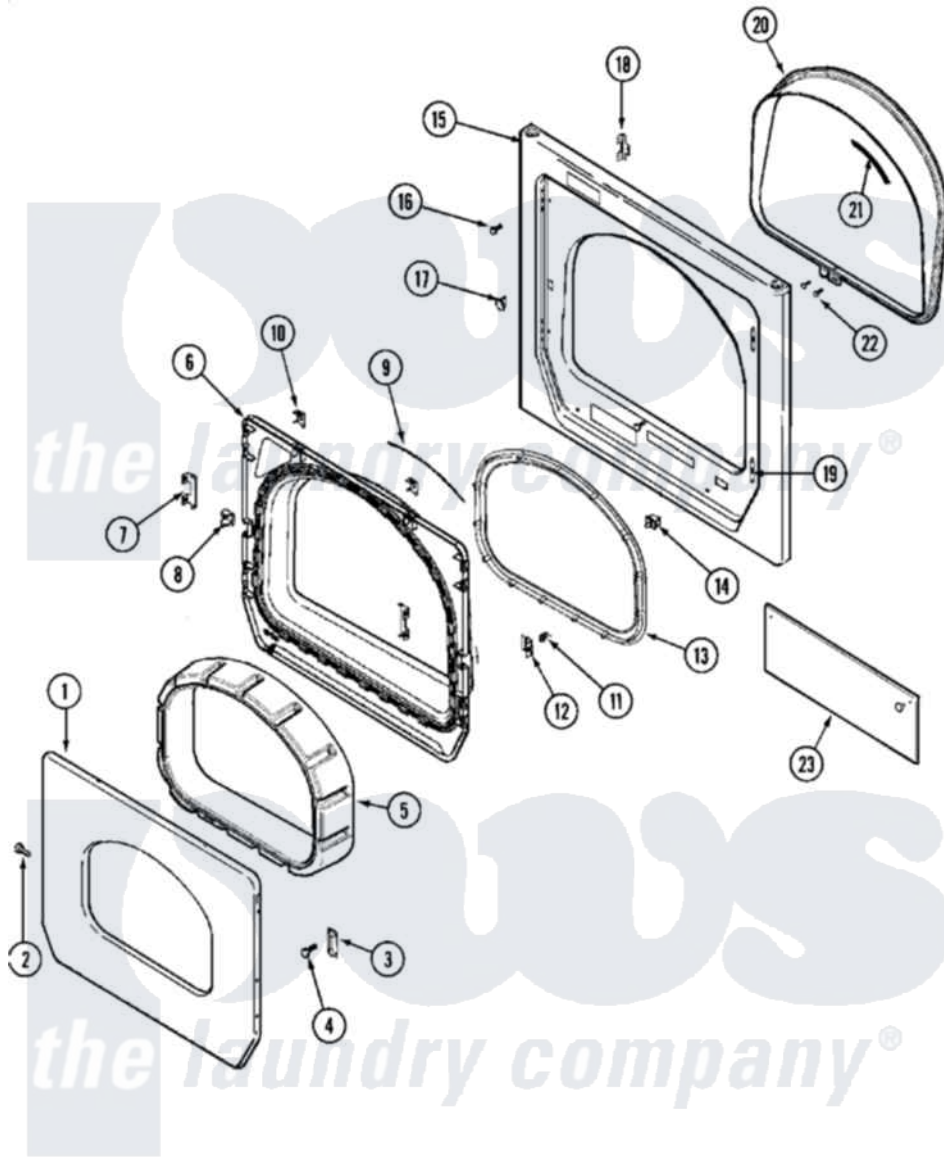

# Maytag MLE19PRAZW 03 - DOOR (DRYER)

Maytag [Commercial Maytag MLE19PRAZW Dryer Parts](#) Parts Diagram 03 - DOOR (DRYER)  
 Click on the part number to view part

| Item | Original Part Number     | Replaced By              | Status        | Part Description             |
|------|--------------------------|--------------------------|---------------|------------------------------|
| 001  | 33001893                 |                          | Not Available | LABEL, OPEN DOOR (DRYER)     |
| "    | <a href="#">33002015</a> |                          |               | Door, Outer                  |
| 002  | <a href="#">22002063</a> |                          |               | Screw No.8-18AB Wafer Head   |
| 003  | <a href="#">33002017</a> |                          |               | Hinge, Door                  |
| 004  | 22002062                 | <a href="#">98006631</a> |               | Screw                        |
| 005  | 22002300                 | <a href="#">9740848</a>  |               | Screw, Mixing Valve Mounting |
| "    | 33002018                 | <a href="#">33002780</a> |               | Door Tunnel W` Handle        |
| 006  | <a href="#">33002020</a> |                          |               | Door, Inner W/Seal           |
| 007  | <a href="#">22002038</a> |                          |               | Clip, Door                   |
| 008  | 33002111                 | <a href="#">33001763</a> |               | Plug, Inner Door             |
| 009  | <a href="#">33002094</a> |                          |               | Seal, Door                   |
| 010  | <a href="#">22002039</a> |                          |               | Clip, Door                   |
| 011  | <a href="#">33001761</a> |                          |               | Strike, Door                 |
| 012  | 33002110                 | <a href="#">33001793</a> |               | Bracket, Strike              |
| 013  | 33002022                 | <a href="#">33002607</a> |               | Lens, Door                   |
| "    | <a href="#">33002607</a> |                          |               | Lens, Door                   |