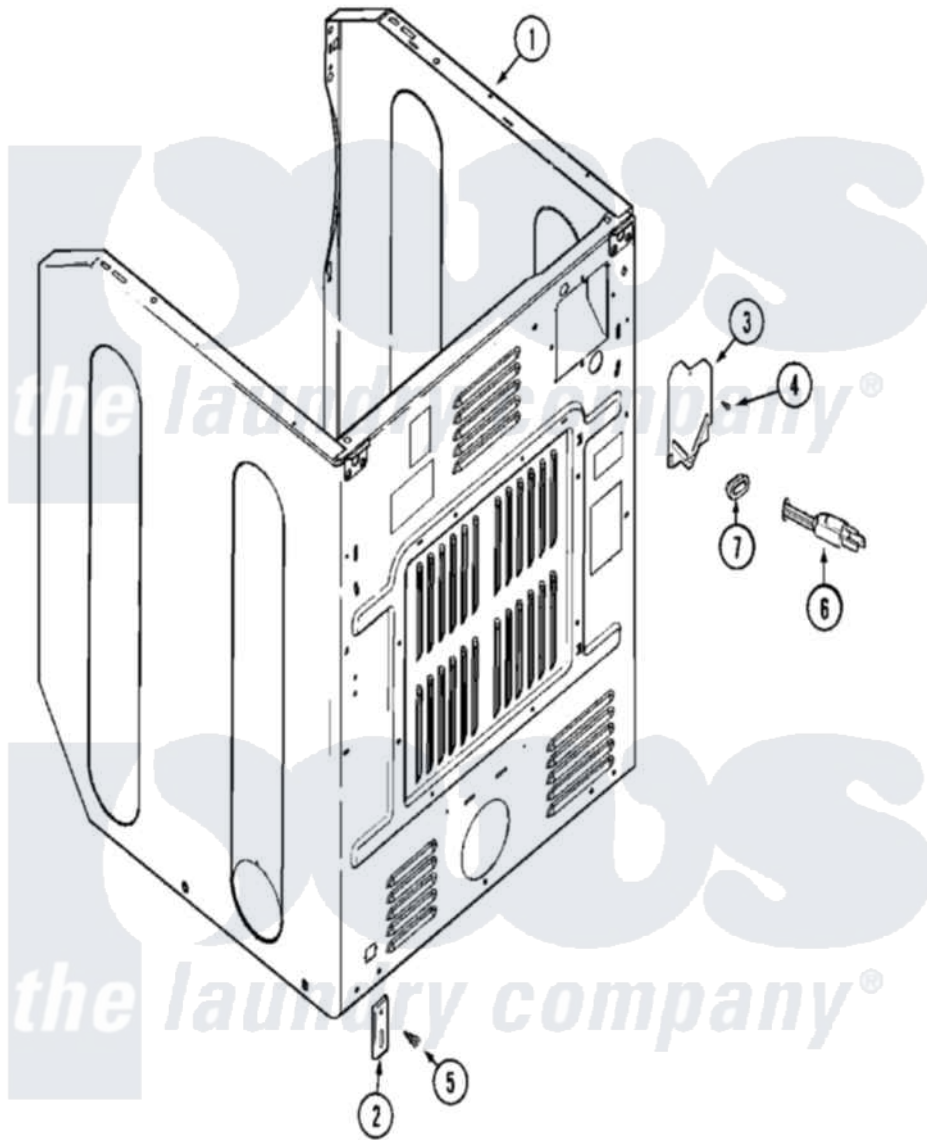

# Maytag MLE19PRAZW 04 - CABINET-REAR (DRYER)

Maytag Commercial Maytag MLE19PRAZW Dryer Parts Parts Diagram 04 - CABINET-REAR (DRYER)  
 Click on the part number to view part

| Item | Original Part Number     | Replaced By              | Status        | Part Description                            |
|------|--------------------------|--------------------------|---------------|---|
| 001  | NLA                      |                          | Not Available | CABINET (WHT-UPR)                           |
| 002  | <a href="#">33002060</a> |                          |               | Bracket, Security                           |
| 003  | <a href="#">33001795</a> |                          |               | Cover, Terminal Block                       |
| 004  | <a href="#">22001995</a> |                          |               | Screw Note: Screw, Tumbler Front And Shroud |
| 005  | <a href="#">22001995</a> |                          |               | Screw Note: Screw, Tumbler Front And Shroud |
| 006  | 33002184                 | <a href="#">33002777</a> |               | Power Cord                                  |
| "    | NLA                      |                          | Not Available | SCREW, CORD                                 |
| 007  | <a href="#">211881</a>   |                          |               | Grommet, Cord Part Not Used-Gas Models Only |