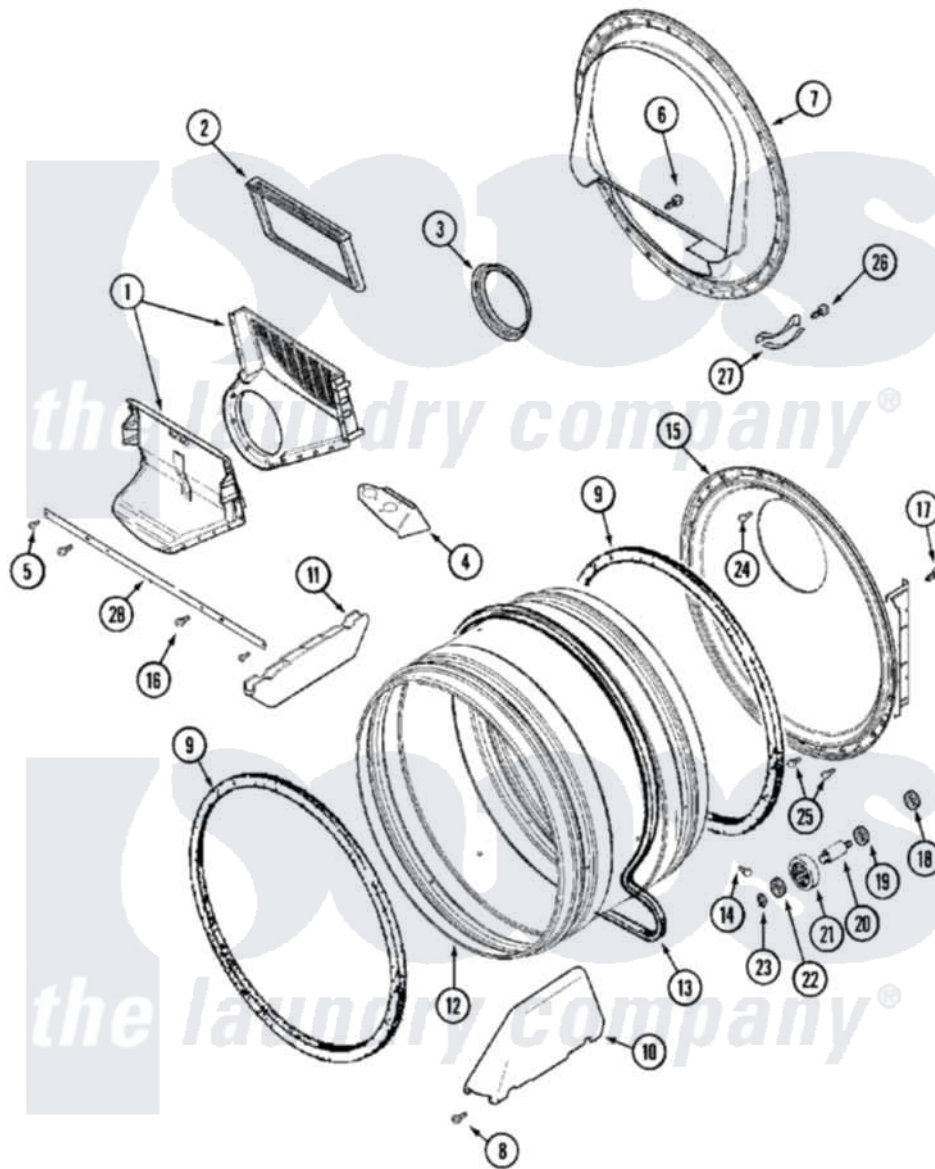

Maytag MLE19PRAZW 05 - TUMBLER (DRYER)

Maytag [Commercial Maytag MLE19PRAZW Dryer Parts](#) Parts Diagram 05 - TUMBLER (DRYER)
 Click on the part number to view part

Item	Original Part Number	Replaced By	Status	Part Description
001	33001799			Outlet Duct Assembly Note: Outlet Duct Assembly
002	33001804	33002790		Lint Filter
003	33001758	33002560		Seal, Blower
004	33001837			Cover, Thermostat
005	22001995			Screw Note: Screw, Tumbler Front And Shroud
006	NLA		Not Available	SCREW, OUTLET DUCT
007	33001802			Front, Tumbler
008	33001855	33002917		Screw, No.10-16
009	33001807			Seal, Tumbler
010	33002032			Baffle
011	33001755			Baffle
012	33001794	33001889		Tumbler
013	33001777	33002535		V-Belt
014	33001788	33002973		Screw, No.9-15 X 1.00 Hx WS
015	33001801			Back, Tumbler

016	33001768		Screw, Shroud Note: Screw, Shroud And Outlet Duct
017	22001995		Screw Note: Screw, Tumbler Front And Shroud
018	33001443		Nut, Hex
019	Y313347	312535	Washer, Vault Mounting Brk.
020	Y312948	6-3129480	Shaft- Tumbler
021	Y303373	12001541	Drum Roller/Washer Assembly--W
022	312535		Washer, Vault Mounting Brk.
023	410233	9703438	Ring-Retrn
024	210932		Screw, No.8 X 9/16 Ctsk Note: Screw, Inlet Duct
025	22001996	3370225	Screw
026	210720		Rivet, Bearing To Tumbler Fmt
027	306508		Tumbler Bearing Kit ---W
028	33002039		Brace, Tumbler Front