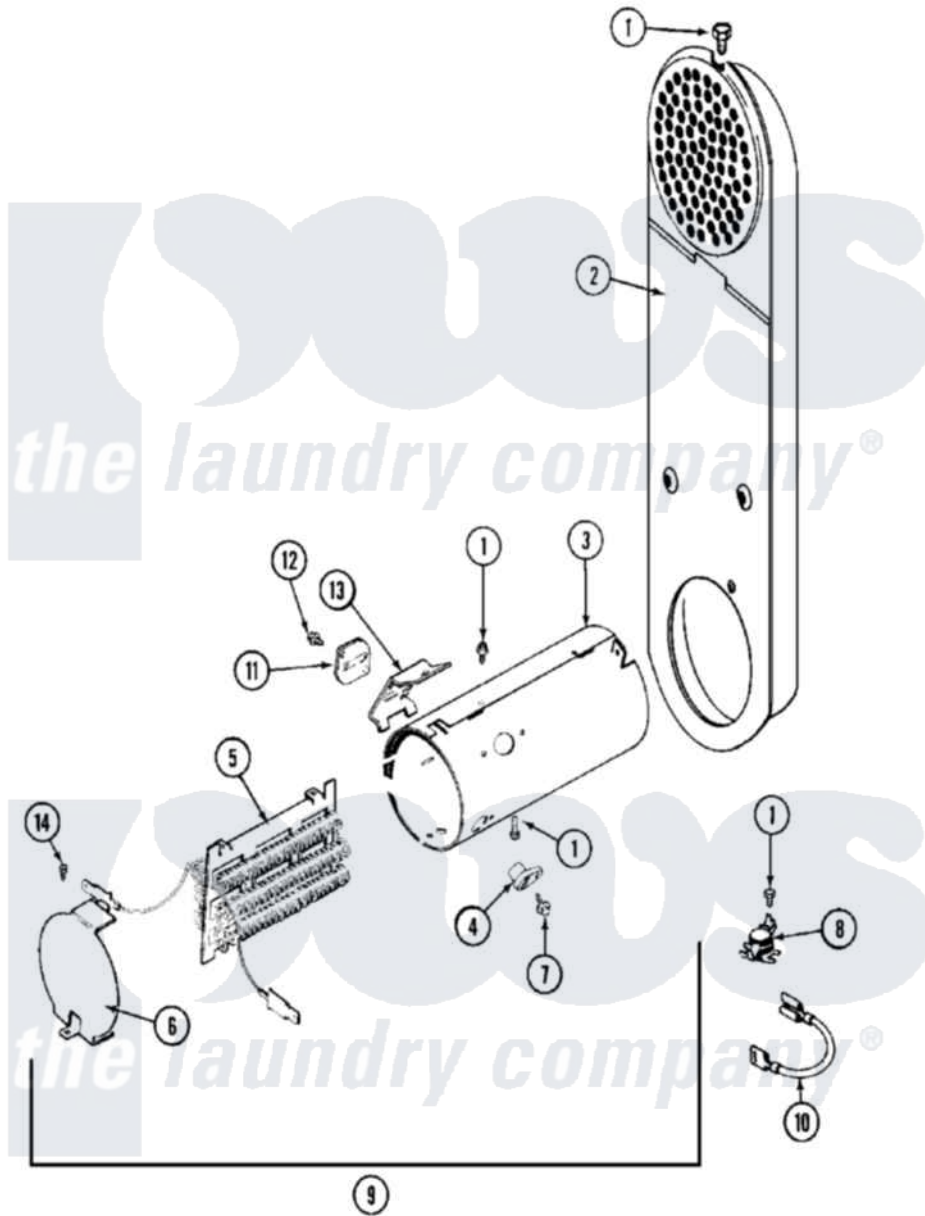

Maytag MLE19PRAZW 06 - HEATER (DRYER)

Maytag [Commercial Maytag MLE19PRAZW Dryer Parts](#) Parts Diagram 06 - HEATER (DRYER)

[Click on the part number to view part](#)

Item	Original Part Number	Replaced By	Status	Part Description
001	211294	90767		Screw, 8A X 3/8 HeX Washer Head Tapping
002	33001803	33003038		Assembly, Inlet Duct-Elec
003	314995			Enclosure, Heater
004	314998			Insulator, Terminal
005	307185	308614		Heater Sub-Assembly
006	314999			Shield, Radiant
007	NLA		Not Available	SCREW
008	303396			Thermostat, Hi-Limit
009	307179			Heater Assembly
010	Y307173			Wire, Jumper
011	307473			Fuse, Thermal
012	NLA		Not Available	SCREW
013	315346			Bracket, Thermal Fuse
014	22001996	3370225		Screw
015	Y308590	W10116795		Heater