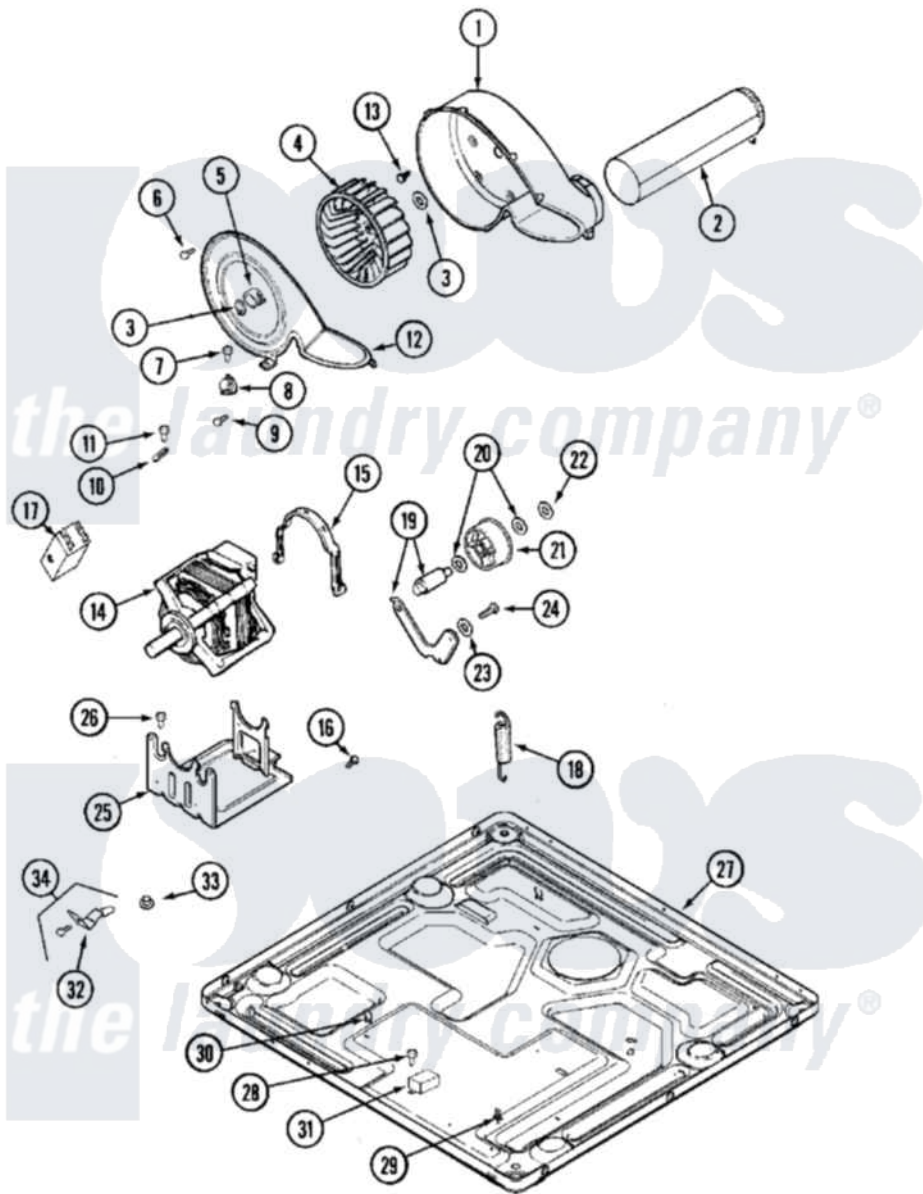

# Maytag MLE19PRAZW 07 - MOTOR DRIVE (DRYER)

Maytag [Commercial Maytag MLE19PRAZW Dryer Parts](#) Parts Diagram 07 - MOTOR DRIVE (DRYER)  
 Click on the part number to view part

Item	Original Part Number	Replaced By	Status	Part Description
001	<a href="#">33001789</a>			Housing, Blower
002	<a href="#">22001995</a>			Screw Note: Screw, Tumbler Front And Shroud
"	<a href="#">33002185</a>			Duct Assembly, Exhaust
003	410233	<a href="#">9703438</a>		Ring-Retrn
004	<a href="#">33001790</a>			Wheel, Blower
"	<a href="#">33002797</a>			Wheel, Blower
005	<a href="#">312967</a>			Clamp, Blower Housing
006	33001855	<a href="#">33002917</a>		Screw, No.10-16
007	<a href="#">Y313561</a>			Screw----NA
008	<a href="#">303392</a>			Thermostat, Cycling
"	<a href="#">33303391</a>			Thermostat, Cycling
009	22001996	<a href="#">3370225</a>		Screw
010	<a href="#">33001762</a>			Fuse, Thermal
011	22001996	<a href="#">3370225</a>		Screw
012	33001796	<a href="#">33002711</a>		Cover, Blower Housing
013	314818	<a href="#">1163839</a>		Screw