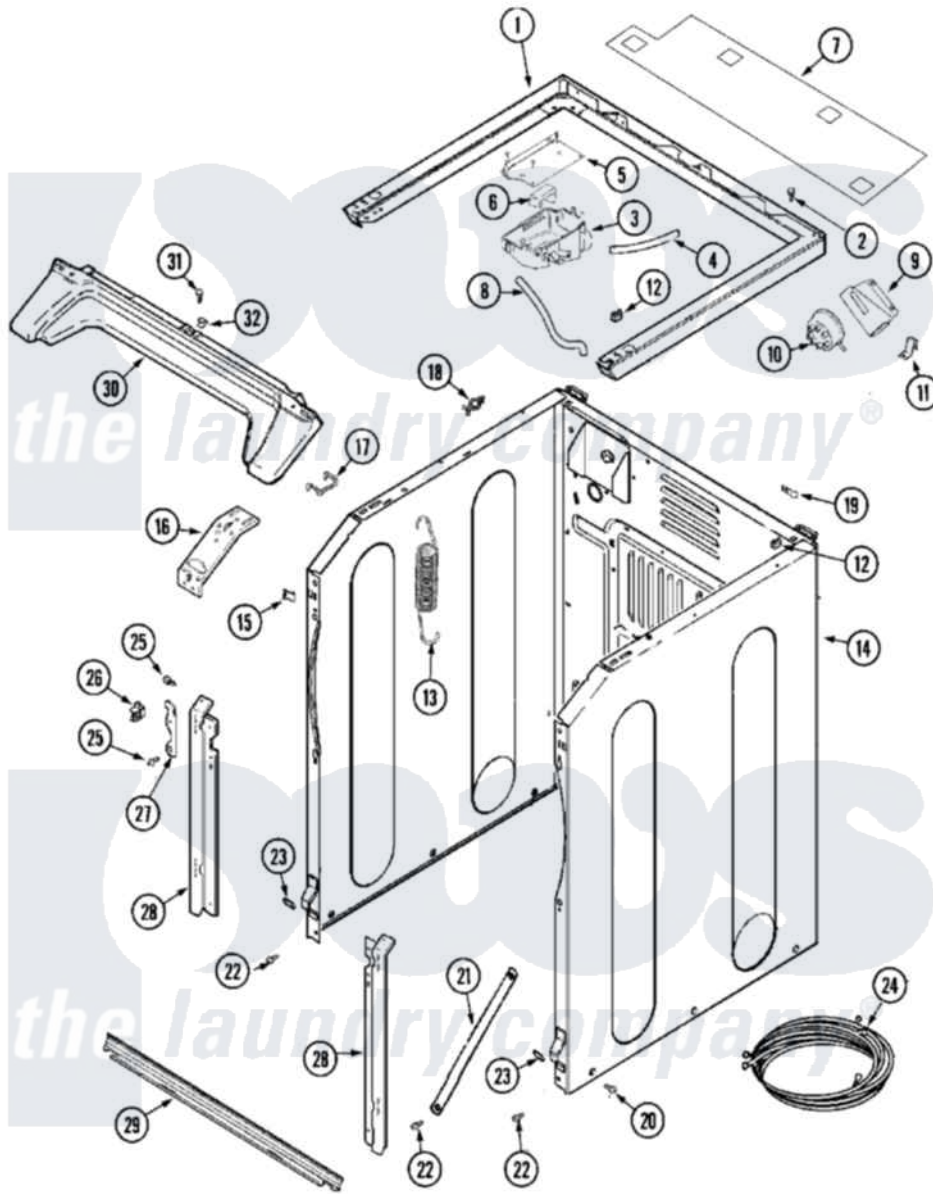

# Maytag MLE19PRAZW 08 - CABINET-FRONT (WASHER)

Maytag Commercial Maytag MLE19PRAZW Dryer Parts Parts Diagram 08 - CABINET-FRONT (WASHER)  
 Click on the part number to view part

Item	Original Part Number	Replaced By	Status	Part Description
001	33002187	<a href="#">33002963</a>		Support, Weld Assembly
002	22001883	<a href="#">214354</a>		Screw, Top Cover To Cabnt.
003	22002439	<a href="#">33002775</a>		Vent, Tub
"	33001855	<a href="#">33002917</a>		Screw, No.10-16
004	<a href="#">22002464</a>			Hose, Vent
005	<a href="#">33002189</a>			Bracket, Vent Mounting
"	<a href="#">33002190</a>			SCrew, C BraCe, BraCket, Cabinet
006	<a href="#">22002440</a>			Deflector, Vent
007	<a href="#">33002191</a>			Wire Shield
"	<a href="#">33002192</a>			Clip, Shield
008	205161	<a href="#">489503</a>		Clamp
"	<a href="#">33002193</a>			Hose, Shower
009	<a href="#">33002188</a>			Support, Pressure Switch
"	<a href="#">Y310376</a>			Clip, Door Switch Harness
010	22002048	<a href="#">22002921</a>		Switch- Pr
				Clip, Unbalance Switch