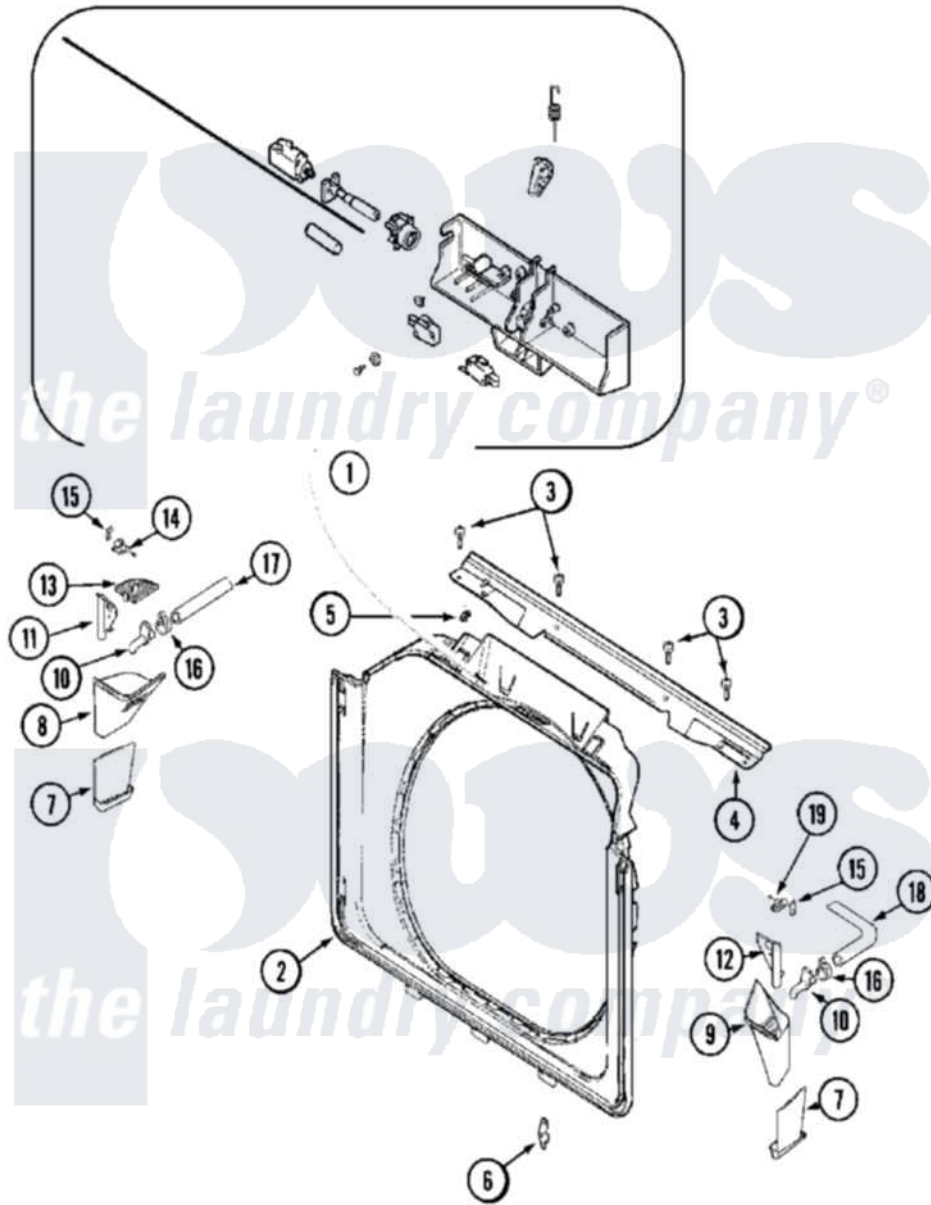

Maytag MLE19PRAZW 09 - DOOR SHROUD & DOOR LATCH ASSEMBLY (WASH)

Maytag [Commercial Maytag MLE19PRAZW Dryer Parts](#) Parts Diagram 09 - DOOR SHROUD & DOOR LATCH ASSEMBLY (WASH)

[Click on the part number to view part](#)

Item	Original Part Number	Replaced By	Status	Part Description
001	NLA		Not Available	LATCH, ASSY. (DOM/COMMERCIAL)
002	22002506			Shroud And Dispenser Hose
"	22003653			Retainer, Dispenser Hose
003	22001995			Screw Note: Screw, Tumbler Front And Shroud
004	22003908			Vapor Barrier
"	33002202	33002477		Support, Door Lock
"	33002203			Clip, Hose
005	22002014			Clip, Harness To Support
006	22002095	12001994		Cover
"	33001764			Cover, Hinge Hole
"	33001787			Screw, Hinge Note: Screw, Hinge Hole Cover
007	33002195			Grate, Overflow
"	33002196			Grate, Overflow

008	33002197		Cup, Bleach Dispenser
009	33002198		Cup, Fabric Softener Dispenser
010	33002199		Spout, Dispenser Fill
011	33002200		Cap, Bleach Dispenser
012	33002201		Cap, Fabric Softener
013	33002204		Screen, Bleach Cup
014	22002230	400021-1	Screw
"	33002205		Retainer, Bleach Cup
015	33002206		Fastener, J Type
016	205161	489503	Clamp
017	22003653		Retainer, Dispenser Hose
"	33002207		Hose, Bleach
018	33002208		Hose, Fabric Softener
019	22002230	400021-1	Screw
"	22003653		Retainer, Dispenser Hose
"	33002209		Retainer, Fabric Softener
020	22002484	Not Available	LABEL, BLEACH
"	22002485	Not Available	LABEL, FABRIC SOFTENER
"	22002486	Not Available	LABEL, LOADING INSTRUCTIONS
"	22002487	Not Available	LABEL, ADD DETERGENT