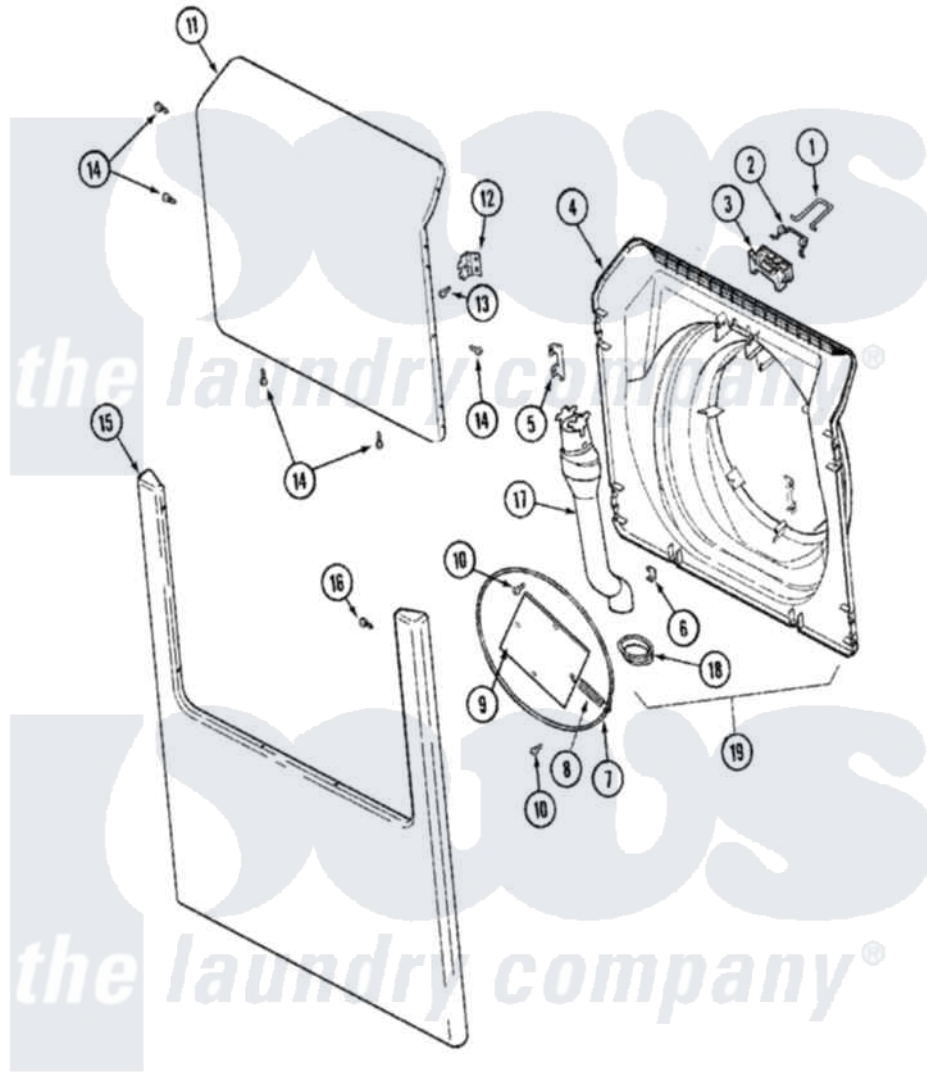

Maytag MLE19PRAZW 10 - DOOR & FRONT PANEL (WASHER)

Maytag Commercial Maytag MLE19PRAZW Dryer Parts Parts Diagram 10 - DOOR & FRONT PANEL (WASHER)
 Click on the part number to view part

Item	Original Part Number	Replaced By	Status	Part Description
001	22002002	22003222		Hoop, Lock
002	22002003			Spring, Latch
003	22002168			Support, Lock Hoop
004	22002539	22003083		Liner, Door Assembly W/Vent
"	22003076	22003083		Liner, Door Assembly W/Vent
"	22003800			Inner Door/Vented
"	33002210	22003083		Liner, Door Assembly W/Vent
005	22002038			Clip, Door
006	22002039			Clip, Door
007	22002104			Frame, Wire
"	W10124350		Not Available	NOT REQUIRED PART OR SEE NOTE
008	22002356			Spring, Plate
"	W10124350		Not Available	NOT REQUIRED PART OR SEE NOTE
009	22002094			Frame, Wire
"	W10124350		Not Available	NOT REQUIRED PART OR SEE NOTE

010	22002007		Not Available	SEE NOTE
"	W10124350		Not Available	NOT REQUIRED PART OR SEE NOTE
011	22001979			Door, Outer
"	22002333			Label, Open Door
012	NLA		Not Available	Hinge w/no offset
013	22002062	98006631		Screw
014	22002063			Screw No.8-18AB Wafer Head
015	22002241	22002836		Panel, Front
016	22002243			Screw, Front Panel And Hinge
"	22002244			Clip, Grounding
017	22002990	22003850		Vent Tube Assembly
018	22003075			Grommet, Vent Tube
019	22003083			Liner, Door Assembly W/Vent