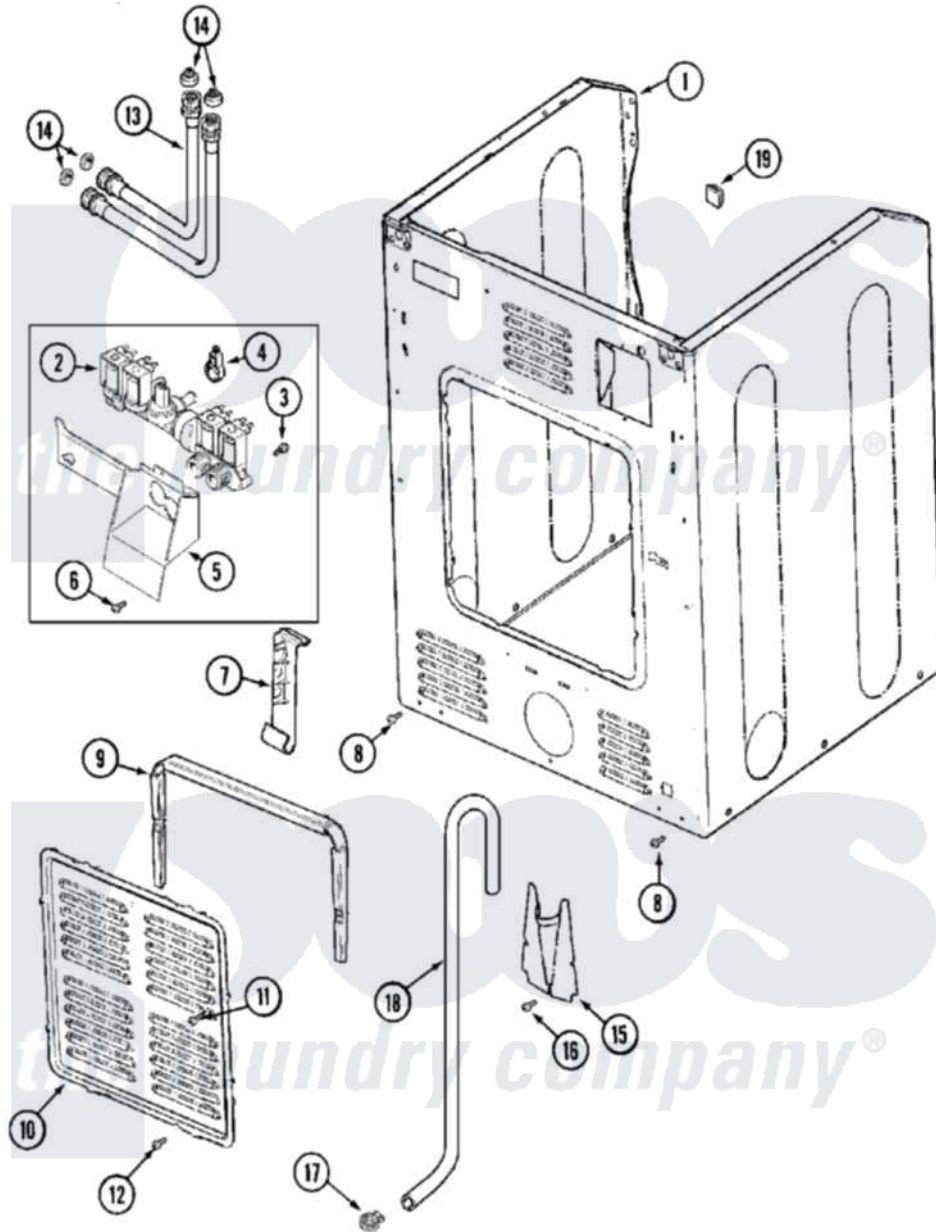

Maytag MLE19PRAZW 11 - CABINET-REAR (WASHER)

Maytag Commercial Maytag MLE19PRAZW Dryer Parts Parts Diagram 11 - CABINET-REAR (WASHER)
 Click on the part number to view part

Item	Original Part Number	Replaced By	Status	Part Description
001	213007			Xfor Cabinet See Cabinet, Back
"	22001995			Screw Note: Screw, Tumbler Front And Shroud
"	22003367	22004095		Hinge, Plastic
"	NLA		Not Available	CABINET ASSY. (WHT)
002	33002211			Valve, Water
003	22002436			Screw, Water Valve Bracket
004	205161	489503		Clamp
005	33002212			Bracket, Water Valve
006	22001996	3370225		Screw
007	33002213			Rack, Hose
008	22001995			Screw Note: Screw, Tumbler Front And Shroud
009	22002022			Spacer, Access Panel
010	22002092			Panel, Access
011	22002295	67006908		Screw, Ice Rack

012	22001996	3370225	Screw
013	33002214	202860	Inlet Hose Assembly
014	Y013783		Washer, Inlet Hose
015	22002093	22002704	Cover, Drain Hose
016	22001995		Screw Note: Screw, Tumbler Front And Shroud
017	22001984	285655	Clamp, Hose
018	12001659	12001807	Drain Hose Kit
"	22002891	12001807	Drain Hose Kit
"	22002892		Retainer, Drain Hose
"	22002893	8539404	Tie-Wire
019	NLA	Not Available	PLUG, HOLE