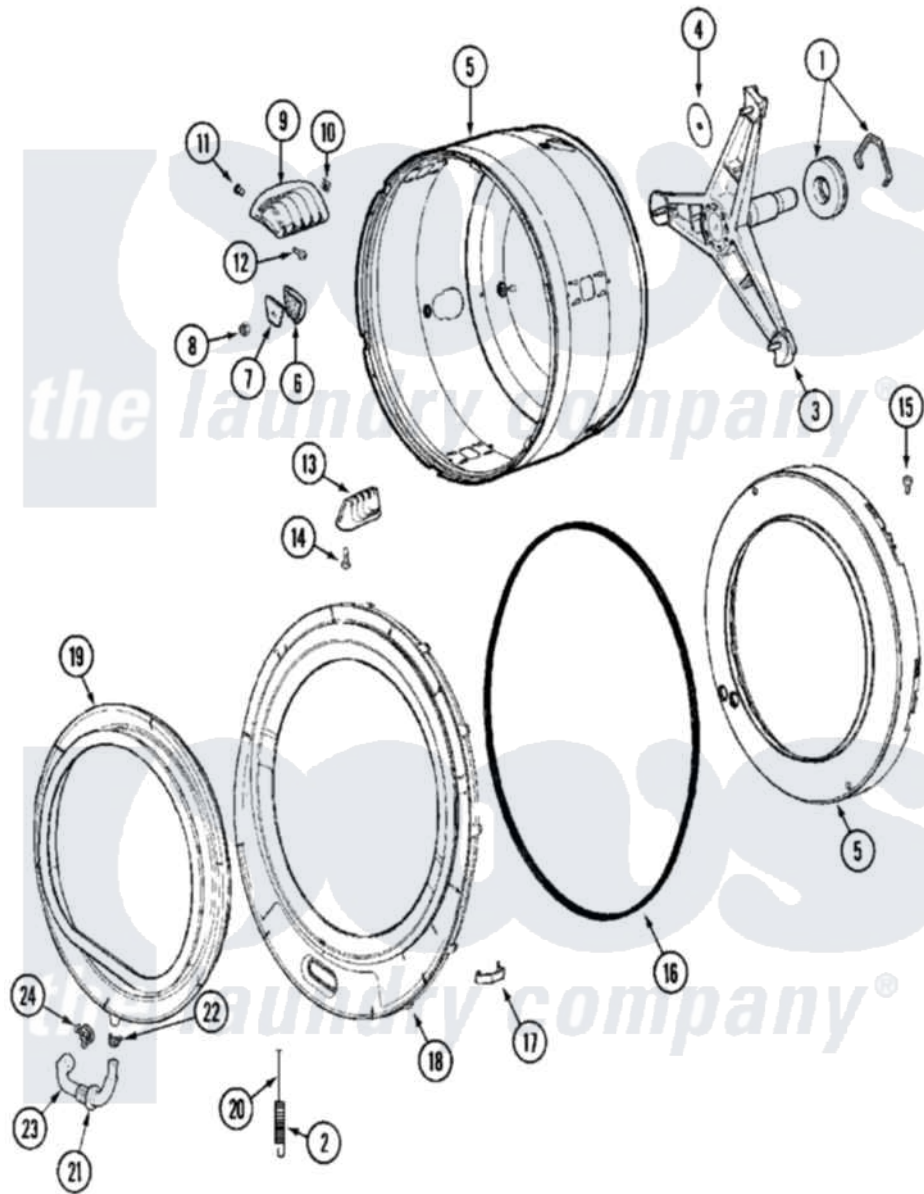

Maytag MLE19PRAZW 13 - SPINNER ASSEMBLY & OUTER TUB COVER(WASH)

Maytag [Commercial Maytag MLE19PRAZW Dryer Parts](#) Parts Diagram 13 - SPINNER ASSEMBLY & OUTER TUB COVER(WASH)

[Click on the part number to view part](#)

Item	Original Part Number	Replaced By	Status	Part Description
001	12001478	12002022		Lip Seal Kit
002	22002099			Spring, Tub
003	22002123			Tube, Molykote
"	22002897	W10181639		Support
"	22003925	W10181639		Support
004	22002023			Washer, Plastic
005	22002115	6-2717080		Spinner As
006	22002021	22002482		Washer, Profile
007	22002020			Washer, Spinner Support
008	22002122	2207454		Nut, Hex
009	22001985			Baffle, Drip
010	22002009			Grommet, Baffle
011	22001999			Grommet, Baffle
012	22002325	22003556		Screw, Baffle
013	22001986			Baffle, Drip

014	22002059		Screw, Baffle
015	22002028	Not Available	PART NEVER USED IN PRODUCTION
"	NLA	Not Available	SCREW, BALANCE RING
016	22002077		Seal, Tub Cover
017	22002050		Clip, Tub To Cover
018	22003212		Cover, Tub --W
"	22004254		Cover, Tub W/Sealandcaps AspK
019	12001772	12002533	Boot Kit
"	22001978	12002533	Boot Kit
020	22002327		Wire, Boot Clamp
021	22003074		Guard, Hose
022	Y22003072	22003072	CLAMP, HOSE DOUBLE WIRE
023	22003071	22004477	Drain Hose, Door Boot
024	22003073	596669	Clamp, Manifold