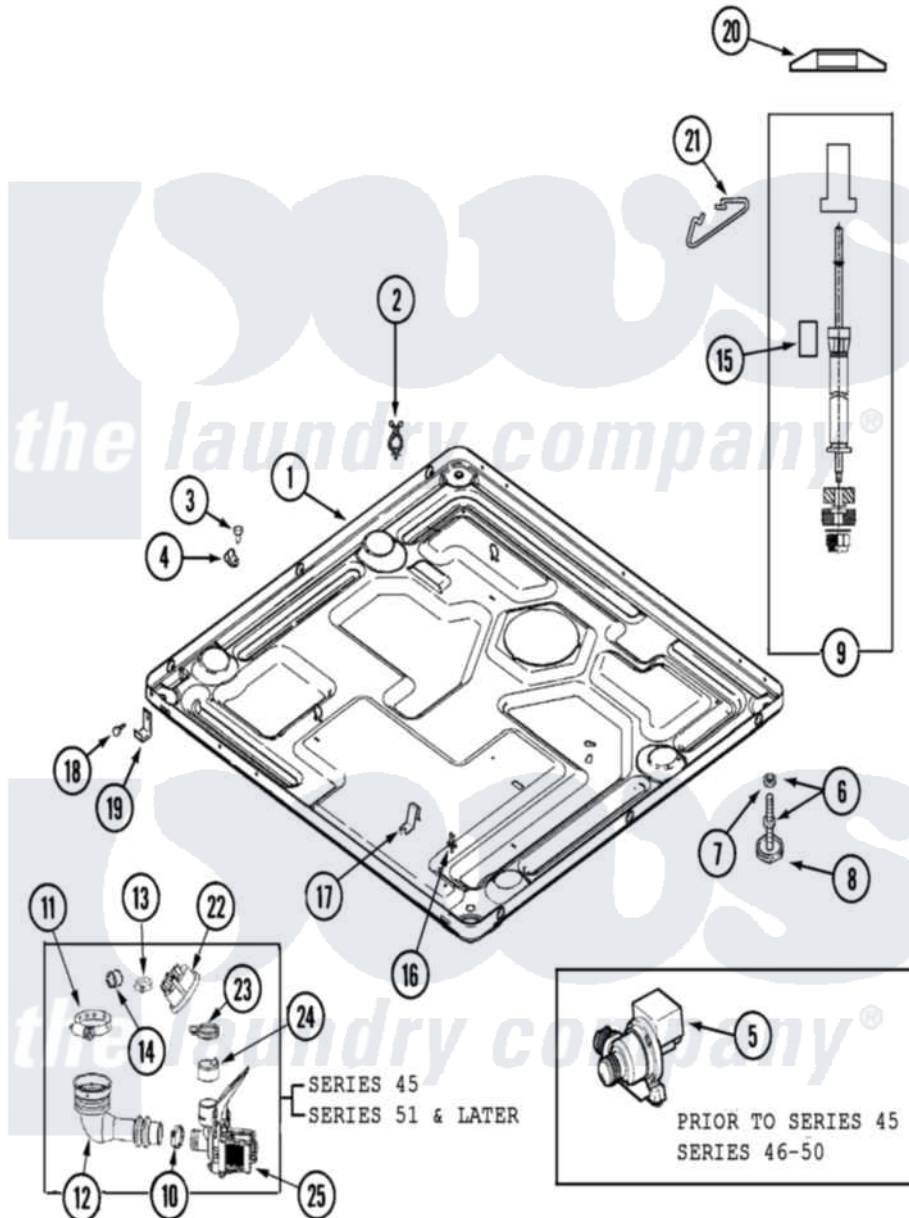

Maytag MLE19PRAZW 14 - BASE (WASHER)

Maytag [Commercial Maytag MLE19PRAZW Dryer Parts](#) Parts Diagram 14 - BASE (WASHER)
 Click on the part number to view part

Item	Original Part Number	Replaced By	Status	Part Description
001	22002240	22003435		Base, Assembly
"	22003580			Base, Assembly
002	315471	22003298		Retainer, Wire
"	33001989			Retainer, Vault Switch
003	Y313561			Screw---NA
004	22002014			Clip, Harness To Support
005	22002939	22003059		Pump, Drain
006	22001915	22003544		Adjustable Leg W/Foot And Nut
007	Y052740	62739		Nut, Lock
008	210684			Foot, Adjustable Leg
009	22001988			Strut Assembly-Rear
010	22001984	285655		Clamp, Hose
011	22002053	696392		Hose Clamp
012	22003262			Hose, Tub To Pump Outlet
"	22003263			Screw, Sump Cap
013	22003295	285655		Clamp, Hose

014	22003261		Plug, Outer Tub
015	33002224		Sleeving, Braided
016	Y313262	W10116752	Retainer-
017	22002244		Clip, Grounding
018	33002190		SCrew, C BraCe, BraCket, Cabinet
019	22002239		Clip, Front Panel
020	33002222		Deflector, Water
021	33002223		Restrainer, Tube
022	22003728		Switch, Pressure Items 22-30 Listed As Series
"	NLA	Not Available	BAG, PLASTIC W/DRAWSTRING
023	22002853	285655	Clamp, Hose
024	22003268		Cap, Rubber
025	22003244	25001052	Pump Assembly