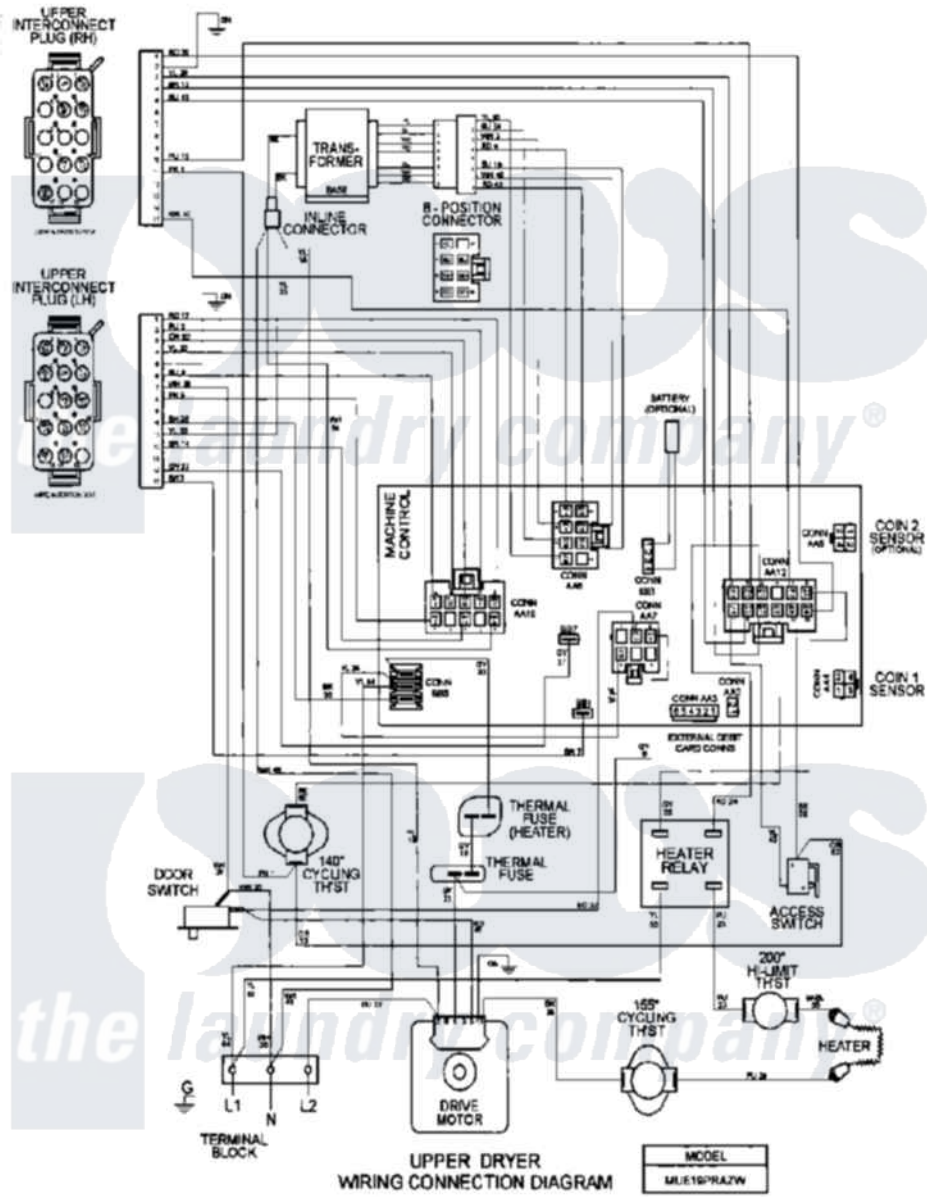

Maytag MLE19PRAZW 15 - WIRING INFORMATION

[Maytag Commercial Maytag MLE19PRAZW Dryer Parts](#) Parts Diagram 15 - WIRING INFORMATION
 Click on the part number to view part

Item	Original Part Number	Replaced By	Status	Part Description
001	NLA		Not Available	WIRING INFORMATION