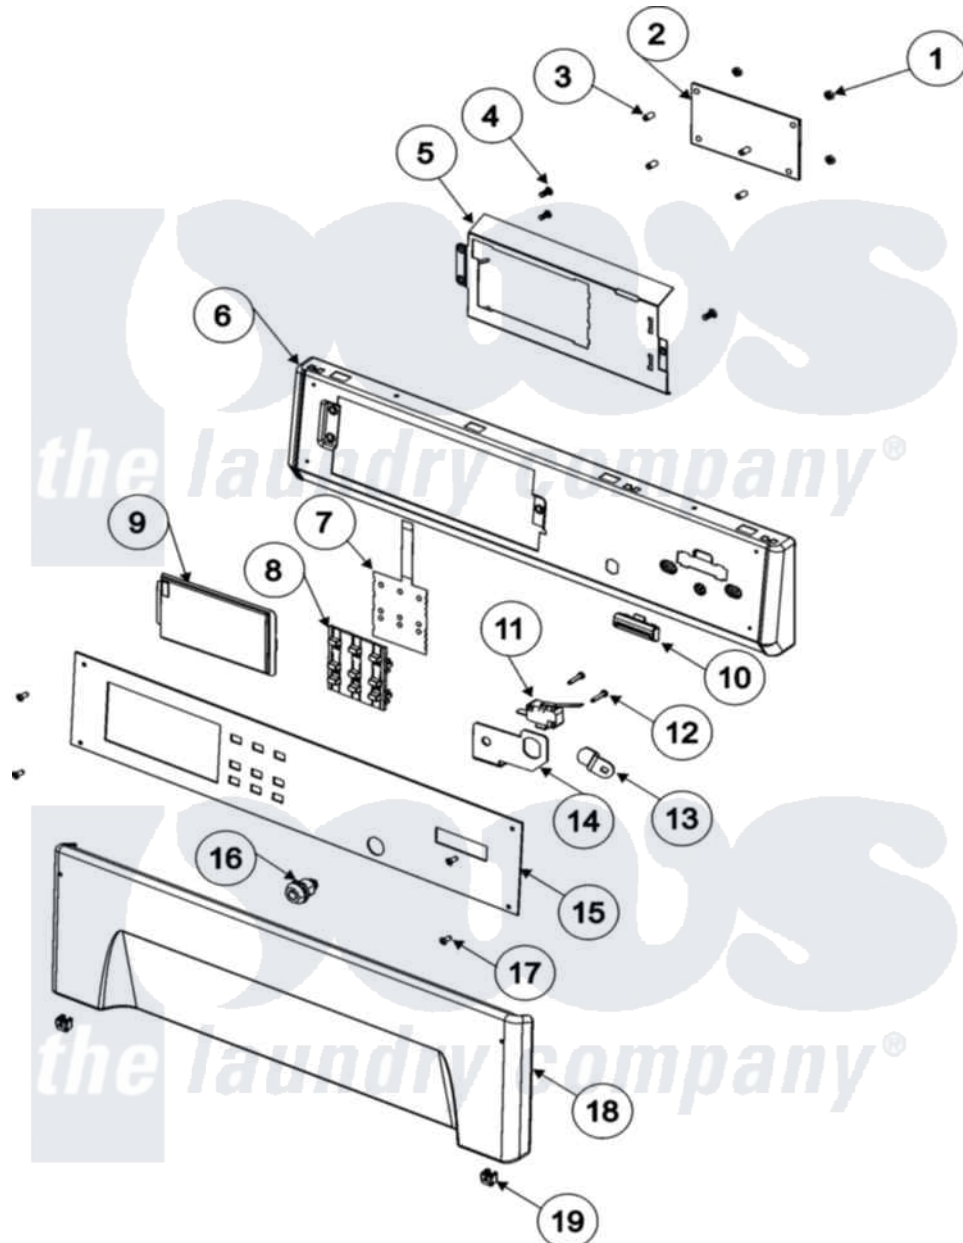

# Maytag MLE19PRDYW 01 - CONTROL PANEL (DRYER)

Maytag [Commercial Maytag MLE19PRDYW Dryer Parts](#) Parts Diagram 01 - CONTROL PANEL (DRYER)  
 Click on the part number to view part

Item	Original Part Number	Replaced By	Status	Part Description
001	33002156	<a href="#">912077</a>		Locknut, Reader Harness
002	33002359	<a href="#">33003006</a>		Control BO
003	<a href="#">33001204</a>			Stand-Off, Ccontrol Board
004	<a href="#">Y314062</a>			Screw, Door Hinge And Panel
005	<a href="#">33002155</a>			Plate, Control Mounting
006	<a href="#">33002264</a>			Panel, Control
007	33002152	<a href="#">W10133277</a>		Membrane Switch Assembly
008	<a href="#">33002178</a>			Switch, Push Button
009	33002150	<a href="#">W10133268</a>		Cover, Display
010	<a href="#">22001976</a>			Bezel
011	33002117	<a href="#">208042</a>		Switch, Sensor
012	<a href="#">22002368</a>			Screw, Sensor Switch Bracket
013	213750	<a href="#">W10133266</a>		Cam-Lock
014	<a href="#">33001982</a>			Bracket, Switch Mounting
015	<a href="#">33002961</a>			Facia, Commerical WD - Pr
016	Y206081	<a href="#">W10116737</a>		Lock

017	<a href="#">215506</a>	Screw, Control Panel Overlay
018	<a href="#">33002072</a>	Panel, Access
019	<a href="#">33002004</a>	Clip, Fastener
020	<a href="#">22002782</a>	Pad, Foam
"	<a href="#">22003858</a>	EMI Suppression Filter, 16a
"	<a href="#">33001981</a>	Wire, Ground