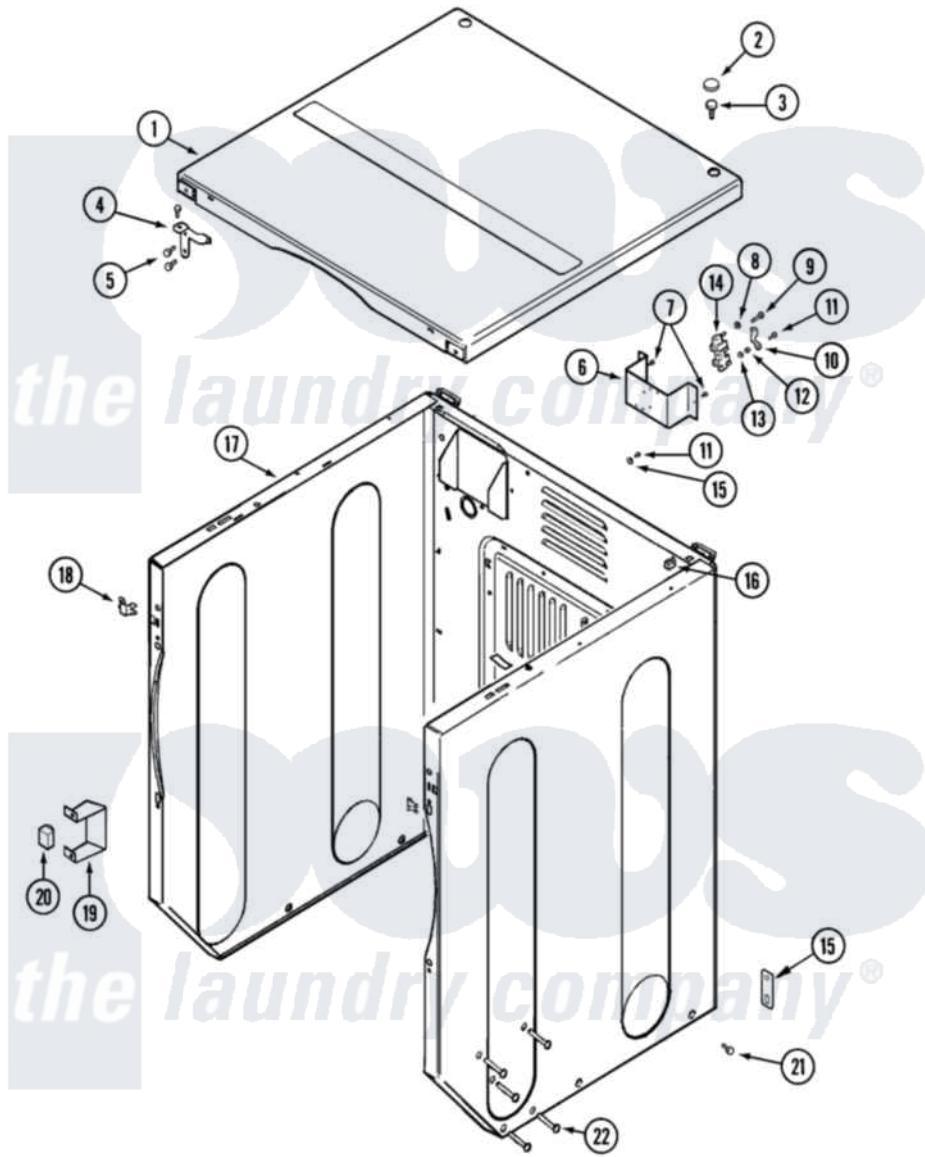

# Maytag MLE19PRDYW 02 - CABINET-FRONT (DRYER)

Maytag Commercial Maytag MLE19PRDYW Dryer Parts Parts Diagram 02 - CABINET-FRONT (DRYER)  
 Click on the part number to view part

Item	Original Part Number	Replaced By	Status	Part Description
001	<a href="#">33002124</a>			Cover, Top
002	<a href="#">33001997</a>			Plug, Hole
003	22001883	<a href="#">214354</a>		Screw, Top Cover To Cabnt.
004	<a href="#">33001998</a>			Bracket, Top Cover
"	<a href="#">33001999</a>			Bracket, Top Cover
005	<a href="#">22001995</a>			Screw Note: Screw, Tumbler Front And Shroud
006	NLA		Not Available	BRACKET, TERMINAL BLOCK---NA
007	<a href="#">22001995</a>			Screw Note: Screw, Tumbler Front And Shroud
008	<a href="#">Y311270</a>			Washer, Terminal Block
009	<a href="#">Y312209</a>	<a href="#">W10001200</a>		Screw
010	<a href="#">Y312184</a>			Strap, Grounding
011	NLA		Not Available	SCREW, GROUND STRAP
012	<a href="#">311484</a>	<a href="#">112432</a>		Nut
013	<a href="#">311093</a>			Washer, Terminal Connection