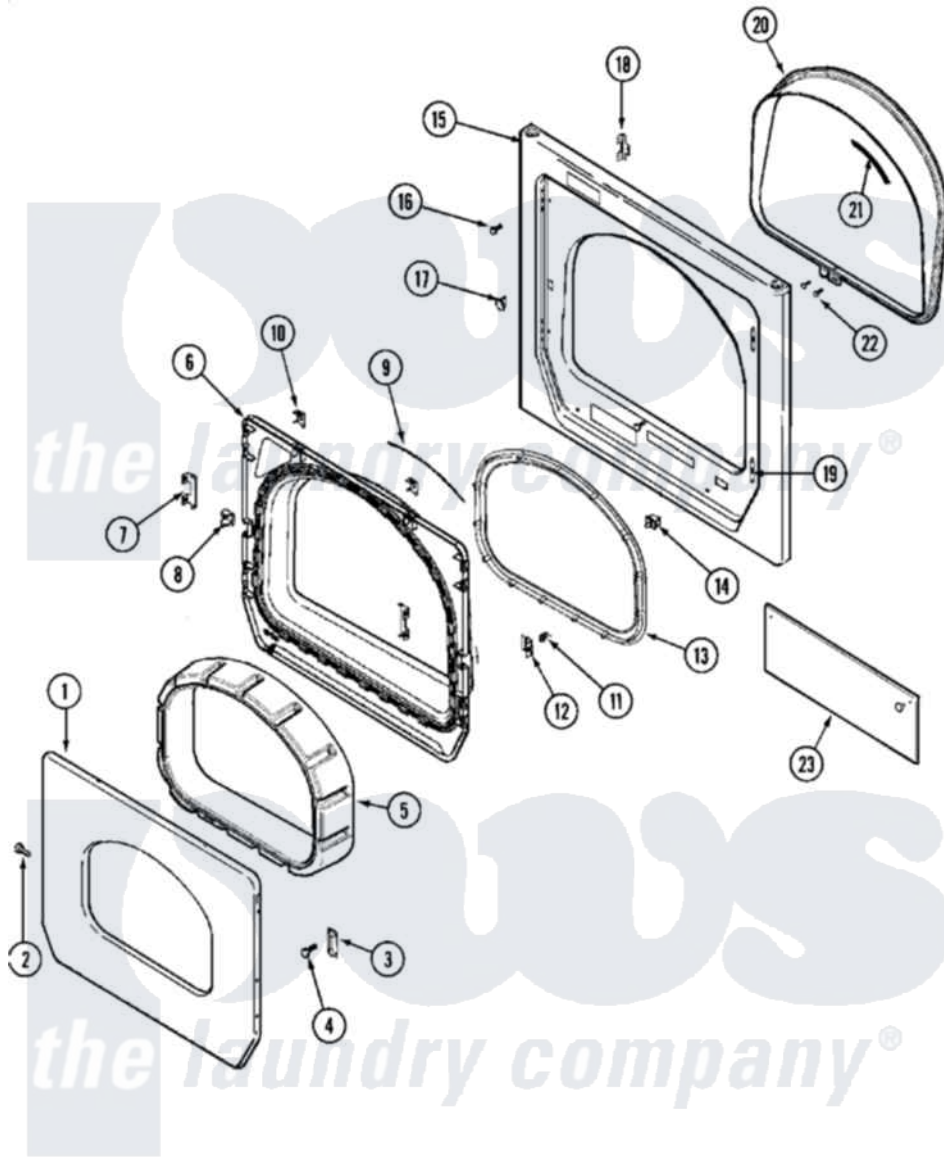

Maytag MLE19PRDYW 03 - DOOR (DRYER)

Maytag [Commercial Maytag MLE19PRDYW Dryer Parts](#) Parts Diagram 03 - DOOR (DRYER)
 Click on the part number to view part

Item	Original Part Number	Replaced By	Status	Part Description
001	33002015			Door, Outer
002	22002063			Screw No.8-18AB Wafer Head
003	33002017			Hinge, Door
004	22002062	98006631		Screw
005	22002300	9740848		Screw, Mixing Valve Mounting
"	33002780			Door Tunnel W` Handle
006	33002020			Door, Inner W/Seal
007	22002038			Clip, Door
008	33001763			Plug, Inner Door
009	33002094			Seal, Door
010	22002039			Clip, Door
011	33001761			Strike, Door
012	33001793			Bracket, Strike
013	33002607			Lens, Door
014	33001509	W10169313		Switch-Dor
015	33002051		Not Available	SCREW, FRONT PANEL

"	33002081		Panel, Front
016	33001486	98008544	Screw
017	33001791	306436	Door Latch Kit--W
018	33002025		Twin Speednut
019	33001175		Cover, Hinge Hole
020	33002026		Extension, Tumbler Front
021	33001767		Seal, Shroud
022	33001855	33002917	Screw, No.10-16
023	33002048		Fastener, Push
"	33002183		Shield, Control Panel