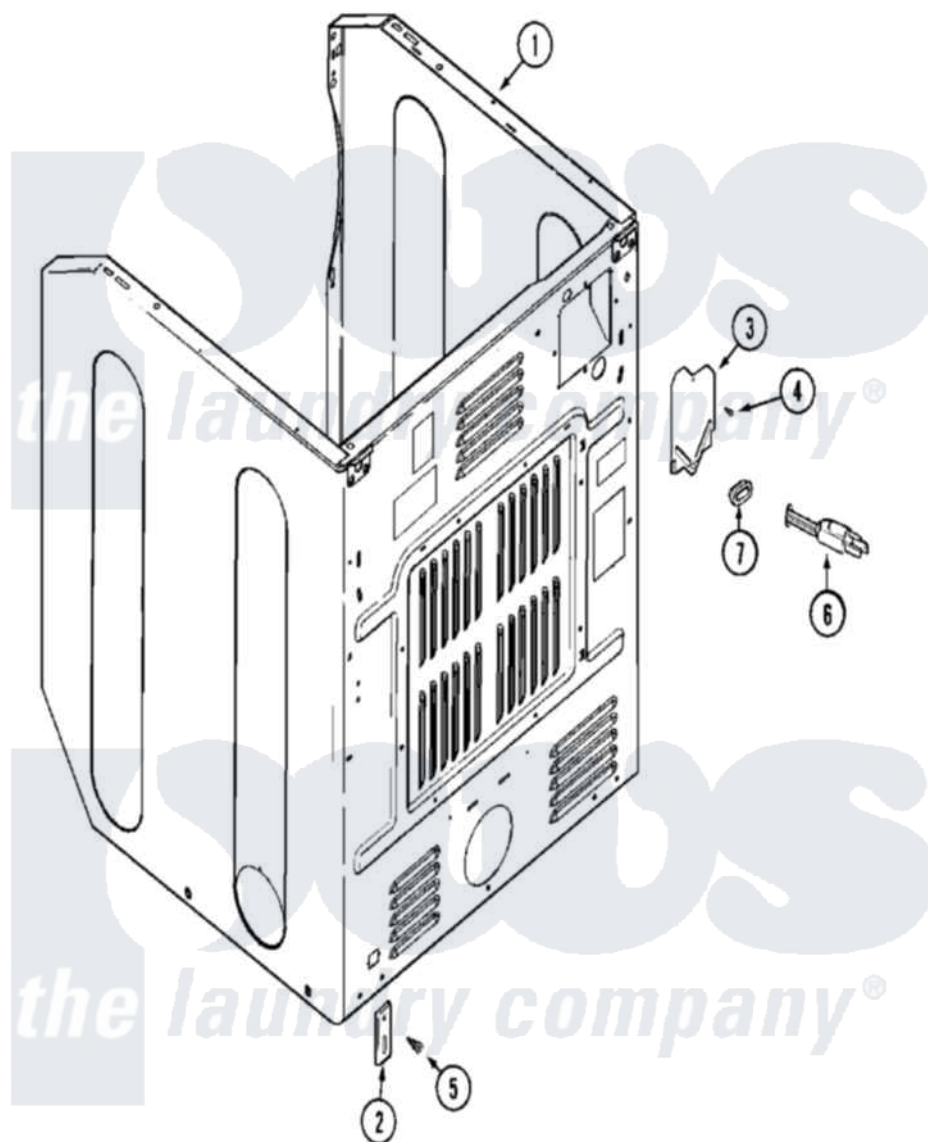

# Maytag MLE19PRDYW 04 - CABINET-REAR (DRYER)

Maytag Commercial Maytag MLE19PRDYW Dryer Parts Parts Diagram 04 - CABINET-REAR (DRYER)  
 Click on the part number to view part

Item	Original Part Number	Replaced By	Status	Part Description
001	<a href="#">33002811</a>			Cabinet Upper As Pack--NA
002	<a href="#">33002060</a>			Bracket, Security
003	<a href="#">33001795</a>			Cover, Terminal Block
004	<a href="#">22001995</a>			Screw Note: Screw, Tumbler Front And Shroud
005	<a href="#">22001995</a>			Screw Note: Screw, Tumbler Front And Shroud
006	<a href="#">22003062</a>			Cord, Power
007	<a href="#">211881</a>			Grommet, Cord Part Not Used- Gas Models Only