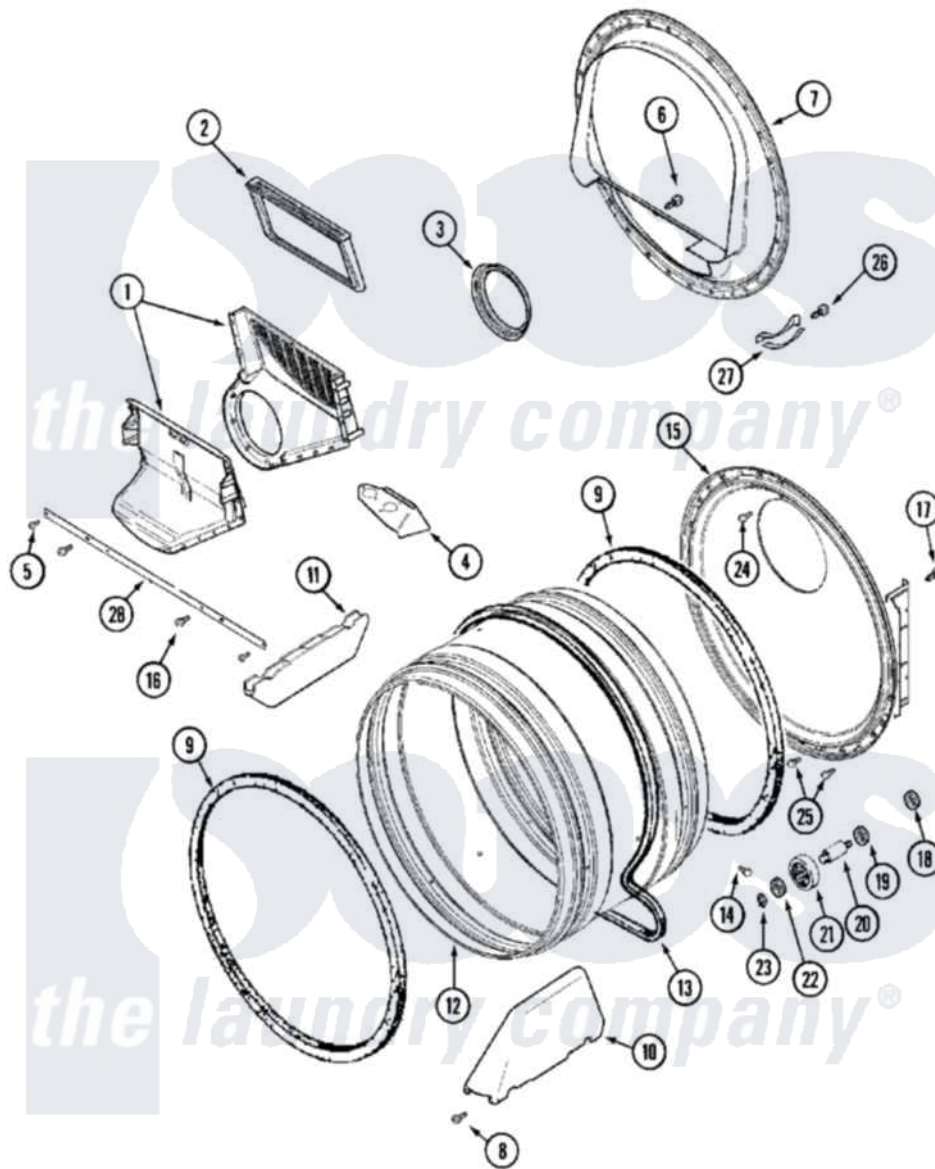

# Maytag MLE19PRDYW 05 - TUMBLER (DRYER)

Maytag [Commercial Maytag MLE19PRDYW Dryer Parts](#) Parts Diagram 05 - TUMBLER (DRYER)  
 Click on the part number to view part

Item	Original Part Number	Replaced By	Status	Part Description
001	<a href="#">33001799</a>			Outlet Duct Assembly Note: Outlet Duct Assembly
002	<a href="#">33002790</a>			Lint Filter
003	<a href="#">33002560</a>			Seal, Blower
004	<a href="#">33001837</a>			Cover, Thermostat
005	<a href="#">22001995</a>			Screw Note: Screw, Tumbler Front And Shroud
006	NLA		Not Available	SCREW, OUTLET DUCT
007	<a href="#">33001802</a>			Front, Tumbler
008	33001855	<a href="#">33002917</a>		Screw, No.10-16
009	<a href="#">33001807</a>			Seal, Tumbler
010	<a href="#">33002032</a>			Baffle
011	<a href="#">33001755</a>			Baffle
012	33001794	<a href="#">33001889</a>		Tumbler
013	<a href="#">33002535</a>			V-Belt
014	33001788	<a href="#">33002973</a>		Screw, No.9-15 X 1.00 Hx WS
015	<a href="#">33002770</a>			Tumbler Back And Seal As-

015	<a href="#">35002713</a>		Pack
"	<a href="#">33003037</a>		Tumbler Back And Seal
016	<a href="#">33001768</a>		Screw, Shroud Note: Screw, Shroud And Outlet Duct
017	<a href="#">22001995</a>		Screw Note: Screw, Tumbler Front And Shroud
018	<a href="#">33001443</a>		Nut, Hex
019	Y313347	<a href="#">312535</a>	Washer, Vault Mounting Brk.
020	Y312948	<a href="#">6-3129480</a>	Shaft- Tumbler
021	Y303373	<a href="#">12001541</a>	Drum Roller/Washer Assembly--W
022	<a href="#">312535</a>		Washer, Vault Mounting Brk.
023	410233	<a href="#">9703438</a>	Ring-Retr
024	<a href="#">210932</a>		Screw, No.8 X 9/16 Ctsk Note: Screw, Inlet Duct
025	22001996	<a href="#">3370225</a>	Screw
026	<a href="#">210720</a>		Rivet, Bearing To Tumbler Fmt
027	<a href="#">306508</a>		Tumbler Bearing Kit ---W
028	<a href="#">33002039</a>		Brace, Tumbler Front