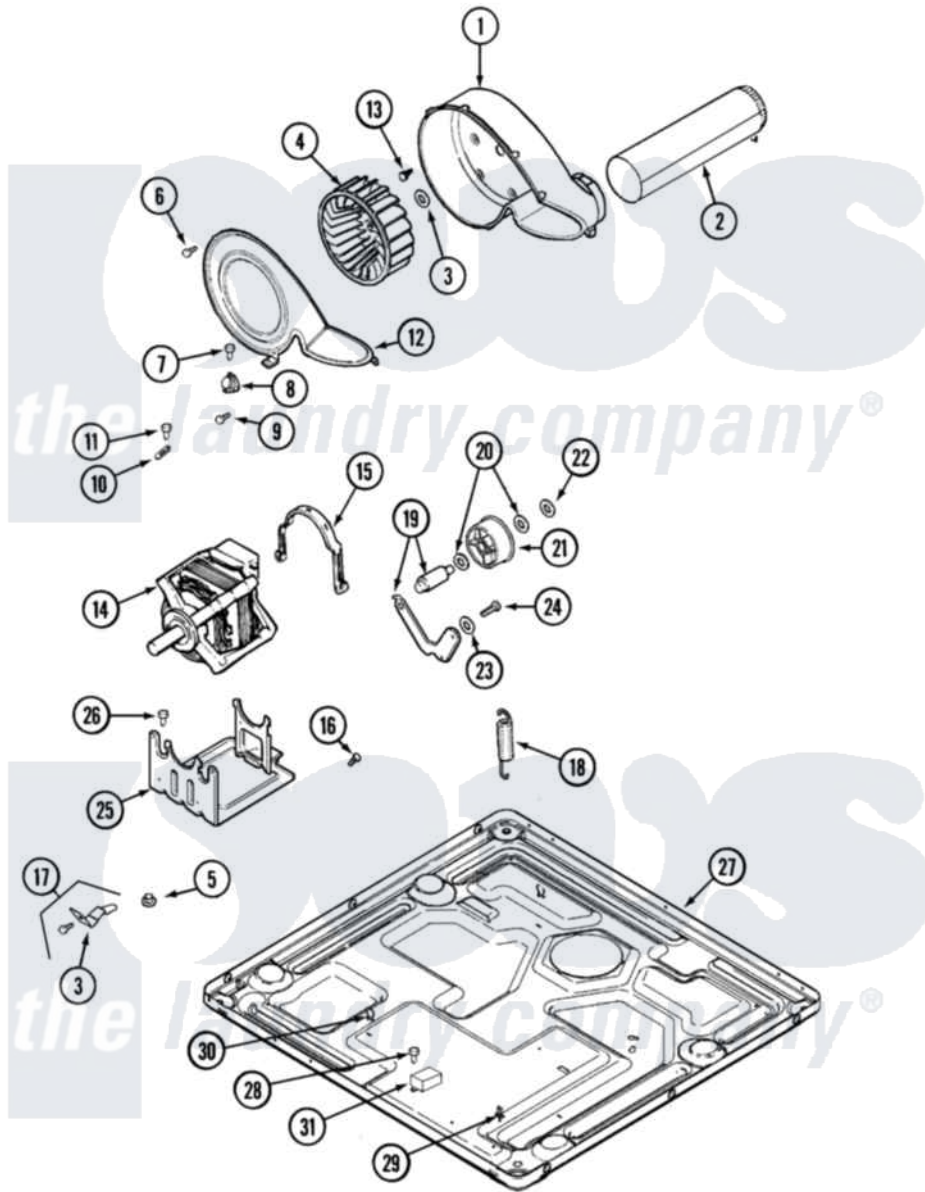

# Maytag MLE19PRDYW 07 - MOTOR DRIVE (DRYER)

Maytag [Commercial Maytag MLE19PRDYW Dryer Parts](#) Parts Diagram 07 - MOTOR DRIVE (DRYER)  
 Click on the part number to view part

Item	Original Part Number	Replaced By	Status	Part Description
001	<a href="#">33001789</a>			Housing, Blower
002	<a href="#">22001995</a>			Screw Note: Screw, Tumbler Front And Shroud
"	<a href="#">33002185</a>			Duct Assembly, Exhaust
003	<a href="#">22001995</a>			Screw Note: Screw, Tumbler Front And Shroud
"	<a href="#">33002757</a>			Bracket, RH, Base To Support
"	<a href="#">33002758</a>			Bracket, LH, Base To Support
004	<a href="#">33002797</a>			Wheel, Blower
005	<a href="#">33002044</a>			Guide
006	33001855	<a href="#">33002917</a>		Screw, No.10-16
007	<a href="#">Y313561</a>			Screw----NA
008	<a href="#">303392</a>			Thermostat, Cycling
"	<a href="#">33303391</a>			Thermostat, Cycling
009	22002925	<a href="#">3370225</a>		Screw
010	<a href="#">33001762</a>			Fuse, Thermal
011	22002925	<a href="#">3370225</a>		Screw