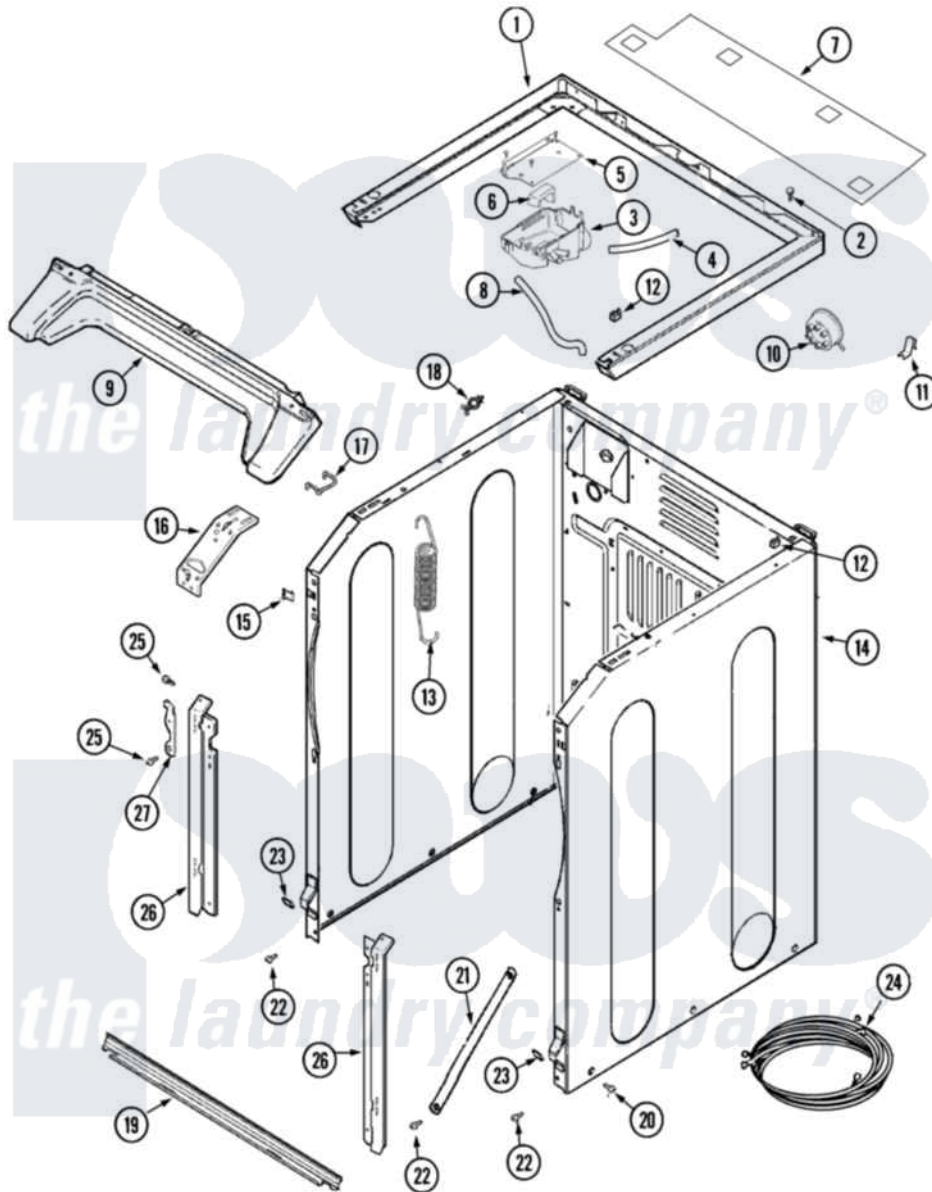

# Maytag MLE19PRDYW 08 - CABINET-FRONT (WASHER)

Maytag Commercial Maytag MLE19PRDYW Dryer Parts Parts Diagram 08 - CABINET-FRONT (WASHER)  
 Click on the part number to view part

Item	Original Part Number	Replaced By	Status	Part Description
001	<a href="#">33002963</a>			Support, Weld Assembly
002	<a href="#">214354</a>			Screw, Top Cover To Cabnt.
003	33001855	<a href="#">33002917</a>		Screw, No.10-16
"	<a href="#">33002775</a>			Vent, Tub
004	<a href="#">22002464</a>			Hose, Vent
005	<a href="#">33002189</a>			Bracket, Vent Mounting
006	<a href="#">22002440</a>			Deflector, Vent
007	<a href="#">33002191</a>			Wire Shield
"	<a href="#">33002192</a>			Clip, Shield
008	205161	<a href="#">489503</a>		Clamp
"	<a href="#">33002193</a>			Hose, Shower
009	<a href="#">33002011</a>			Cover, Access
010	<a href="#">22003728</a>			Switch, Pressure Items 22-30 Listed As Series
011	<a href="#">22002006</a>			Clip, Unbalance Switch Harness
"	<a href="#">22002244</a>			Clip, Grounding