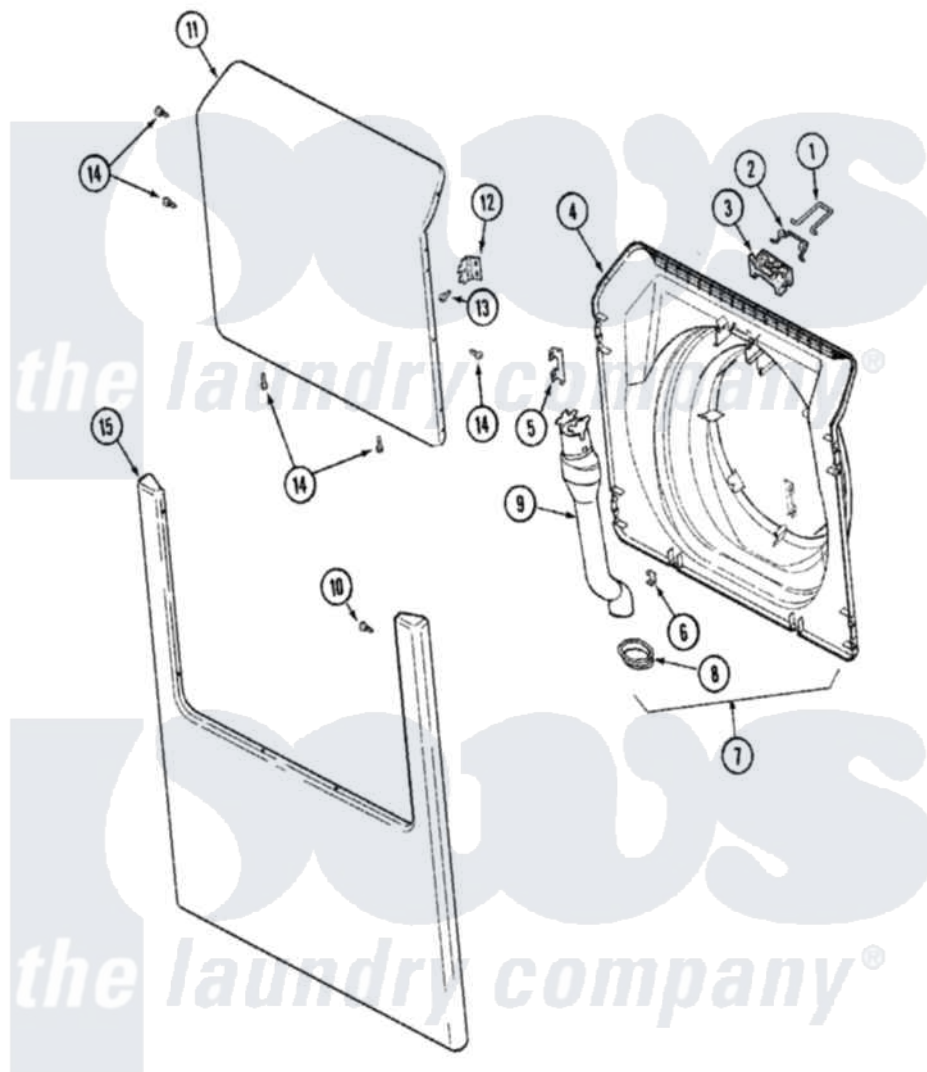

Maytag MLE19PRDYW 09 - DOOR & FRONT PANEL (WASHER)

Maytag Commercial Maytag MLE19PRDYW Dryer Parts Parts Diagram 09 - DOOR & FRONT PANEL (WASHER)
 Click on the part number to view part

Item	Original Part Number	Replaced By	Status	Part Description
001	22003222			Hoop, Lock
002	22002003			Spring, Latch
003	22002168			Support, Lock Hoop
004	22003800			Inner Door/Vented
005	22002038			Clip, Door
006	22002039			Clip, Door
007	12001722			DOOR LINER W/VENT ASSY. (WHT)
008	22003075			Grommet, Vent Tube
009	22003850			Vent Tube Assembly
010	22002243			Screw, Front Panel And Hinge
"	22002244			Clip, Grounding
011	22001979			Door, Outer
012	22002798			Hinge, Door
013	22002062	98006631		Screw
014	22002063			Screw No.8-18AB Wafer Head
015	22002241	22002836		Panel, Front