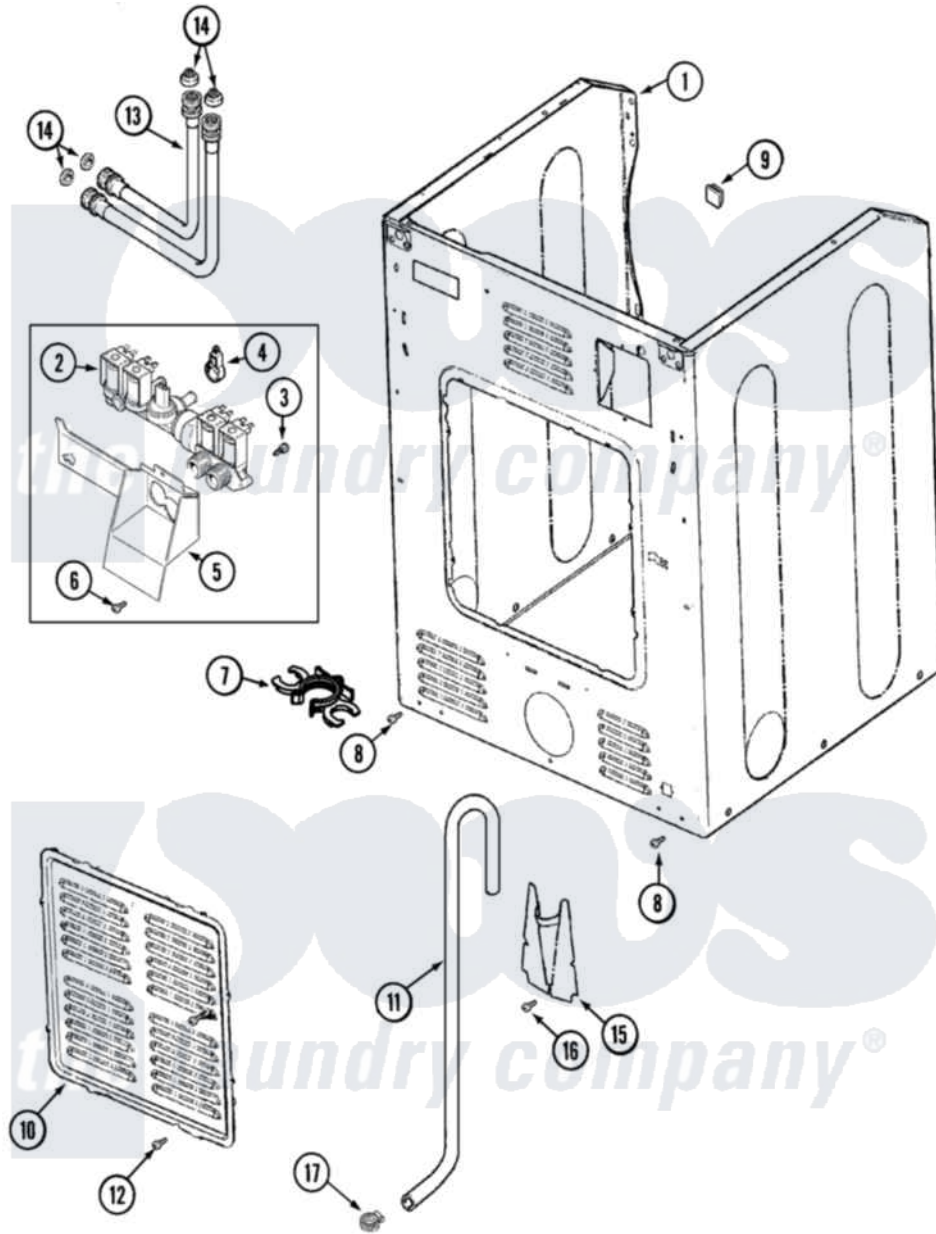

Maytag MLE19PRDYW 10 - CABINET-REAR (WASHER)

Maytag Commercial Maytag MLE19PRDYW Dryer Parts Parts Diagram 10 - CABINET-REAR (WASHER)
 Click on the part number to view part

Item	Original Part Number	Replaced By	Status	Part Description
001	22003639			Cabinet Assembly
"	33002190			SCrew, C BraCe, BraCket, Cabinet
002	33002211			Valve, Water
003	22002436			Screw, Water Valve Bracket
004	205161	489503		Clamp
005	33002212			Bracket, Water Valve
006	22002925	3370225		Screw
007	22002932			Clip, Drain Hose
008	33002190			SCrew, C BraCe, BraCket, Cabinet
009	NLA		Not Available	PLUG, HOLE
010	22004355			Rear Access Panel
011	12001807			Drain Hose Kit
"	22002892			Retainer, Drain Hose
"	22002893	8539404		Tie-Wire
"	22003319	12001807		Drain Hose Kit

012	22002925	3370225	Screw
013	22003838	202860	Inlet Hose Assembly
"	22003839	202860	Inlet Hose Assembly
014	22002960		Strainer, Washer Inlet
"	Y013783		Washer, Inlet Hose
015	22002704		Cover, Drain Hose
016	33002190		SCrew, C BraCe, BraCket, Cabinet
017	22001984	285655	Clamp, Hose