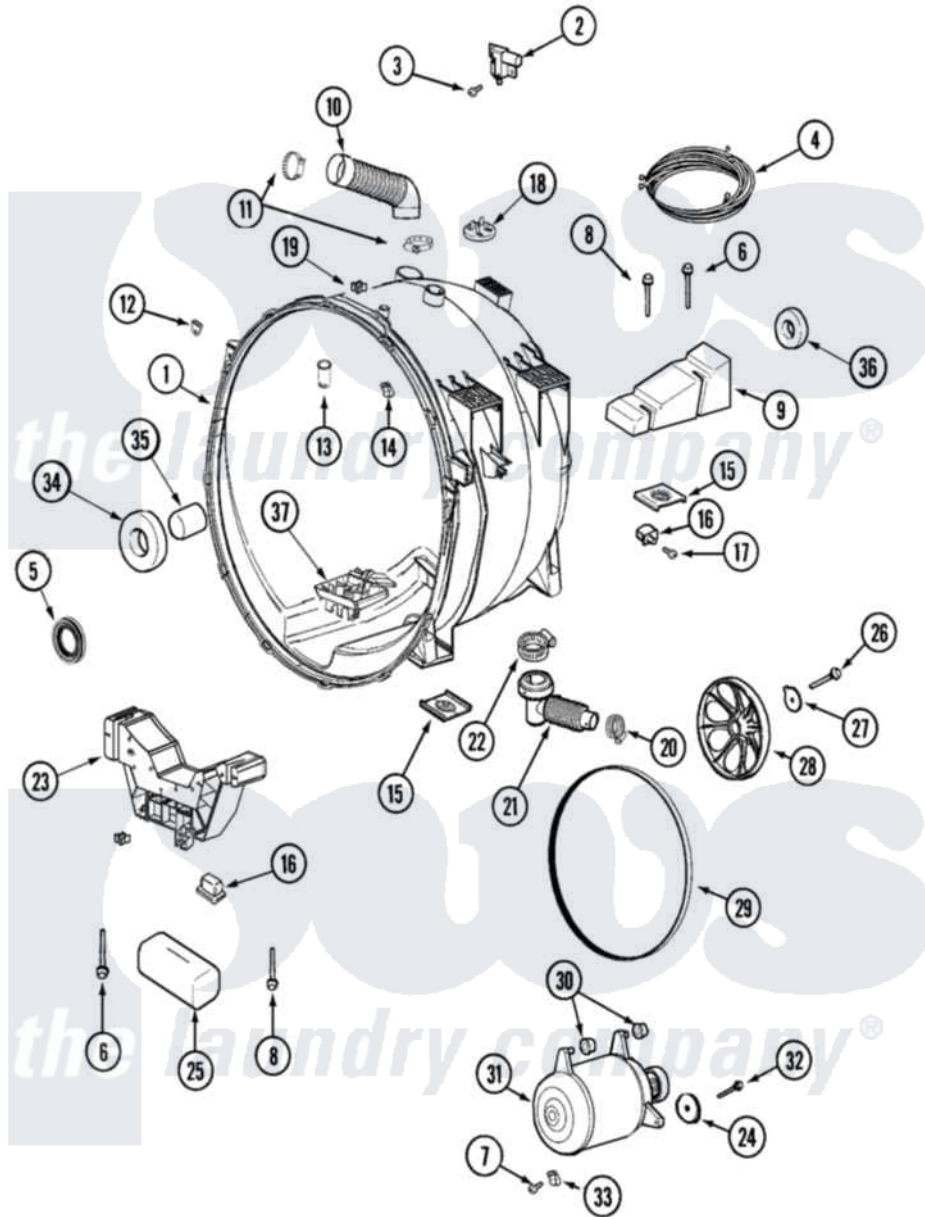

Maytag MLE19PRDYW 11 - OUTER TUB & MOTOR(WASHER)

Maytag Commercial Maytag MLE19PRDYW Dryer Parts Parts Diagram 11 - OUTER TUB & MOTOR(WASHER)
 Click on the part number to view part

Item	Original Part Number	Replaced By	Status	Part Description
001	22004080	22004465		Outer Tub Assembly, As Pack
"	22004465			Outer Tub Assembly, As Pack
002	22003302			Switch, Internal Unbalance
003	22002061	910187		Screw
004	22003836			Harness, Upper Sub Assembly, Venus
"	22004471			Harness, Wire Unbalance
005	12002022			Lip Seal Kit
006	22003615			Bolt, Double Sems 5-3/8
007	22002019			Screw, Wire Clip To Motor Cnt
008	22003616			Bolt, Double Sems 3-3/8
009	22002102			Weight, Counter Balance
010	22002083			Hose, Injector
011	22002052	616099		Clamp
012	22002103			Clip, U
013	22004310			Water Deflector
				Clip, Unbalance Switch

014	22002006		Clip, Unbalance Switch Harness
015	22002065		Nut, Counter Balance
016	22002044		Switch, Tub Displacement
017	22002061	910187	Screw
018	22002797		Clip, Hose
019	22002006		Clip, Unbalance Switch Harness
020	22001984	285655	Clamp, Hose
021	22003262		Hose, Tub To Pump Outlet
022	22002053	696392	Hose Clamp
023	22002006		Clip, Unbalance Switch Harness
"	22002579	Not Available	WEIGHT ASSEMBLY (FRT)
"	22004472		Bracket, Lower
024	22002320		Washer, Belt Tension Bolt
025	22003225	Not Available	CUSHION
026	22003937		Screw, Retaining Bolt
027	22003936		Washer
028	22002315		Pulley, Spinner
029	12001788		Kit, Belt And Isolator--W
030	22003329		Isolator, Motor
031	22003856		Motor, Variable Speed
032	22003686		Bolt, Motor
033	22002006		Clip, Unbalance Switch Harness
034	22002934		Bearing, Front
035	22002935		Spacer, Bearing
036	22003441		Bearing, Rear
037	22003710		Sump Cap W/ Labyrinth Feature