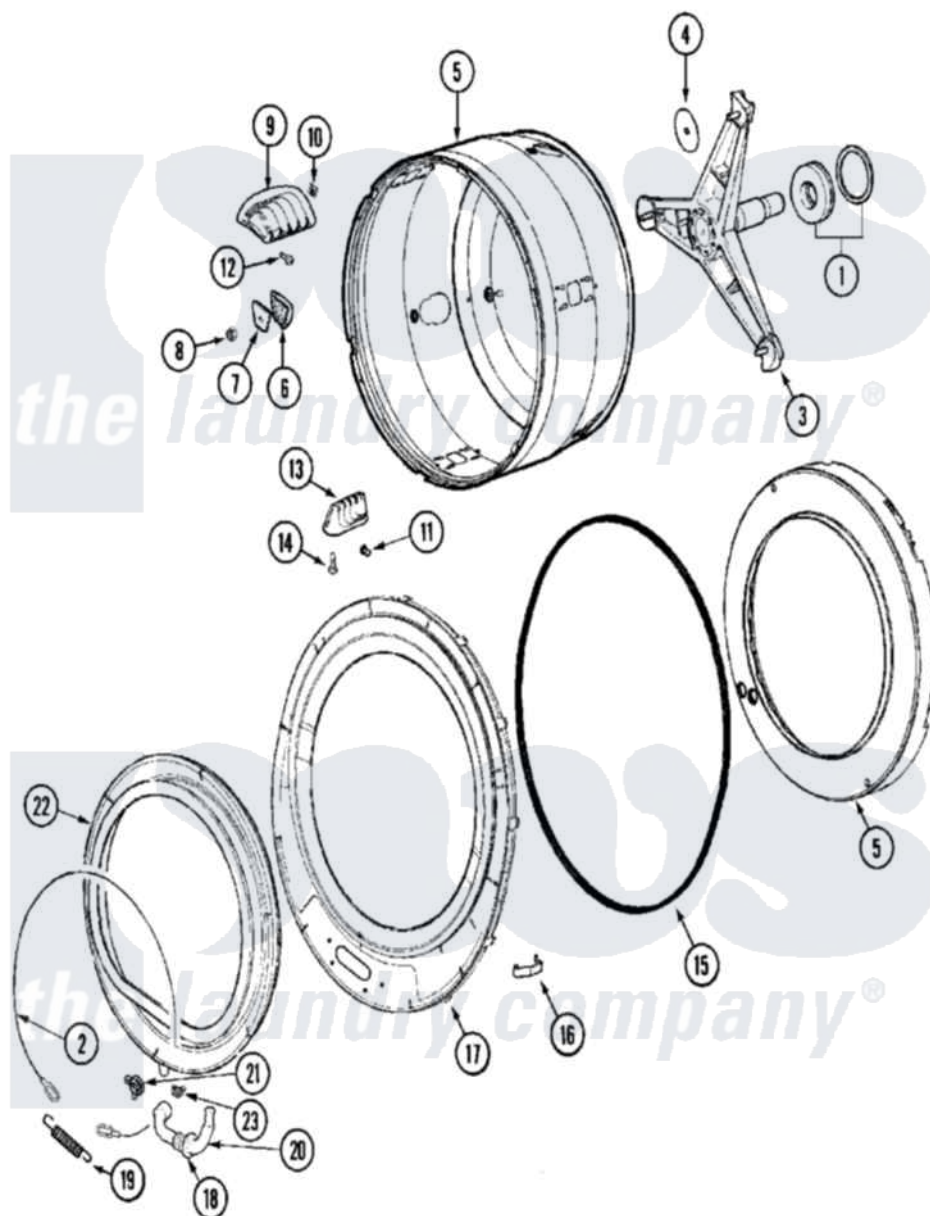

# Maytag MLE19PRDYW 12 - SPINNER ASSEMBLY & OUTER TUB COVER(WASH)

Maytag Commercial Maytag MLE19PRDYW Dryer Parts Parts Diagram 12 - SPINNER ASSEMBLY & OUTER TUB COVER(WASH)

[Click on the part number to view part](#)

Item	Original Part Number	Replaced By	Status	Part Description
001	<a href="#">12002022</a>			Lip Seal Kit
002	<a href="#">22002327</a>			Wire, Boot Clamp
003	22003670	<a href="#">6-2717080</a>		Spinner As
004	<a href="#">22002023</a>			Washer, Plastic
005	<a href="#">22003637</a>			BRACE ASSEMBLY, TOP CROSS CONTAINS ITEMS 12 & 13
006	<a href="#">22002482</a>			Washer, Profile
007	<a href="#">22002020</a>			Washer, Spinner Support
008	22002122	<a href="#">2207454</a>		Nut, Hex
009	<a href="#">22001985</a>			Baffle, Drip
010	<a href="#">22002009</a>			Grommet, Baffle
011	<a href="#">22001999</a>			Grommet, Baffle
012	<a href="#">22003556</a>			Screw, Baffle
013	<a href="#">22001986</a>			Baffle, Drip

014	<a href="#">22002059</a>		Screw, Baffle
015	<a href="#">22002077</a>		Seal, Tub Cover
016	<a href="#">22002050</a>		Clip, Tub To Cover
017	<a href="#">22004254</a>		Cover, Tub W/Sealandcaps Aspk
018	<a href="#">22003074</a>		Guard, Hose
019	<a href="#">22002099</a>		Spring, Tub
020	22003071	<a href="#">22004477</a>	Drain Hose, Door Boot
021	Y22003072	<a href="#">22003072</a>	CLAMP, HOSE DOUBLE WIRE
022	<a href="#">22003893</a>		Door Boot, Black
023	<a href="#">22003073</a>	<a href="#">596669</a>	Clamp, Manifold