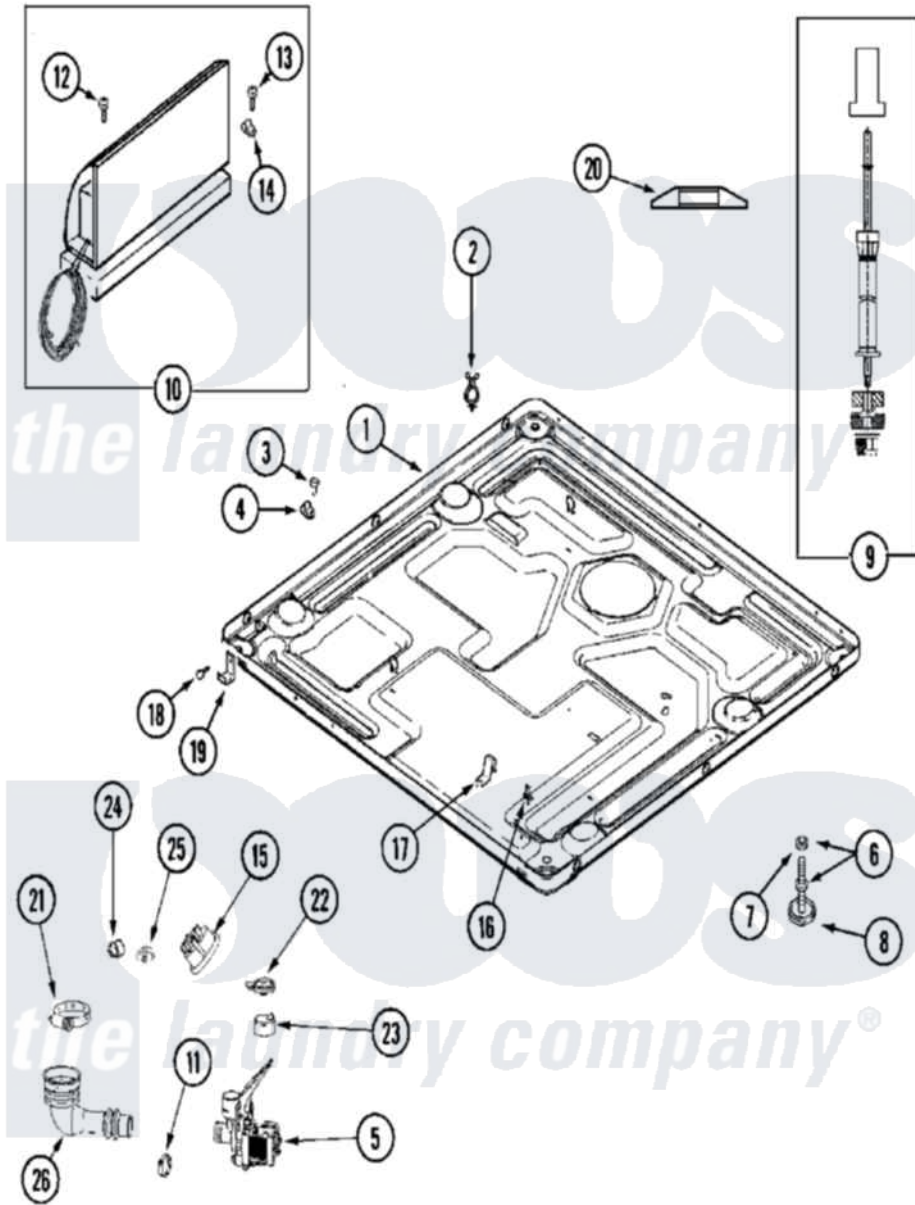

Maytag MLE19PRDYW 13 - BASE (WASHER)

Maytag [Commercial Maytag MLE19PRDYW Dryer Parts](#) Parts Diagram 13 - BASE (WASHER)
 Click on the part number to view part

Item	Original Part Number	Replaced By	Status	Part Description
001	22003926	22003435		Base, Assembly
002	22003298			Retainer, Wire
003	Y313561			Screw---NA
004	22004120			Clip, Wire Harness
005	22003244	25001052		Pump Assembly
006	22003544			Adjustable Leg W/Foot And Nut
007	Y052740	62739		Nut, Lock
008	210684			Foot, Adjustable Leg
009	22002316			Strut, Rear
010	22004046			Control Assembly, Motor
011	22001984	285655		Clamp, Hose
012	33002190			SCrew, C BraCe, BraCket, Cabinet
013	Y313561			Screw---NA
014	22002014			Clip, Harness To Support
015	22003728			Switch, Pressure Items 22-30

			Listed As Series
015	22003120		
016	22003298		Retainer, Wire
017	22002244		Clip, Grounding
018	33002190		SCrew, C BraCe, BraCket, Cabinet
019	22002239		Clip, Front Panel
020	33002222		Deflector, Water
021	22002853	285655	Clamp, Hose
022	22002853	285655	Clamp, Hose
023	22003268		Cap, Rubber
024	22003261		Plug, Outer Tub
025	22003295	285655	Clamp, Hose
026	22003262		Hose, Tub To Pump Outlet