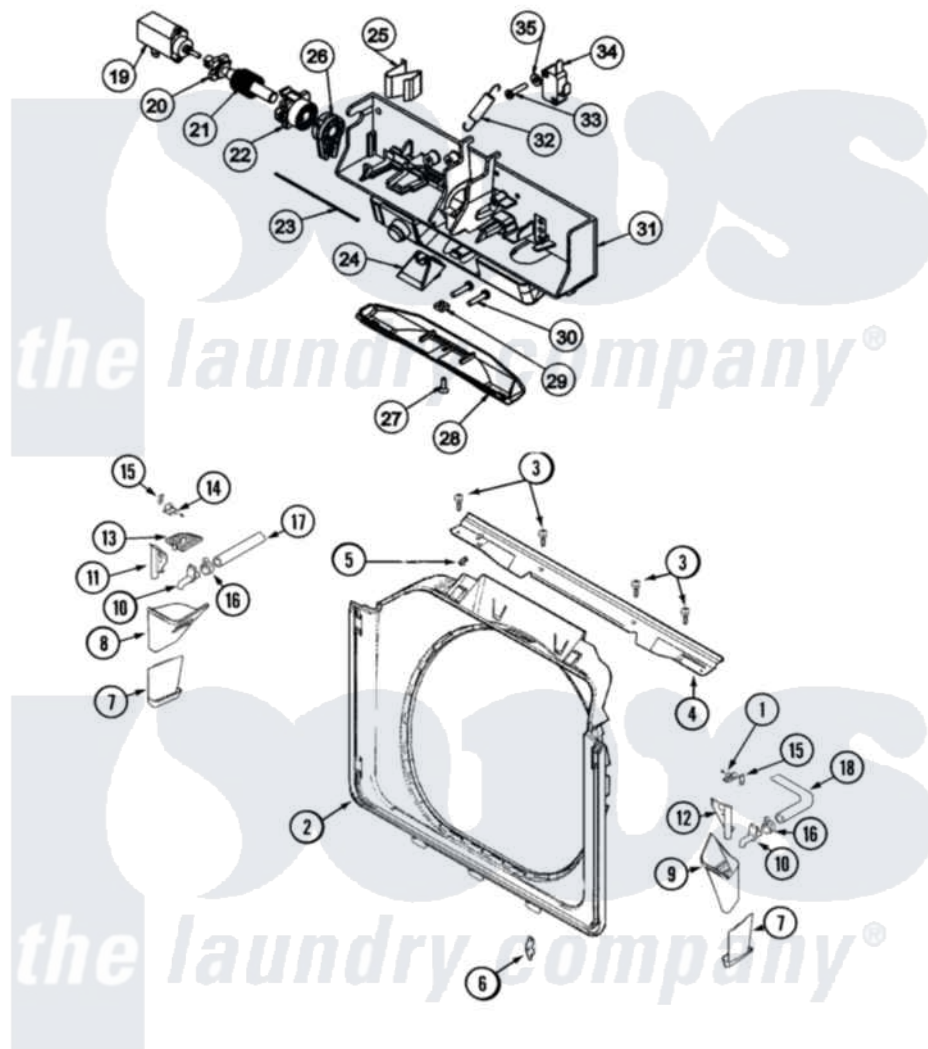

Maytag MLE19PRDYW 14 - DOOR SHROUD & DOOR LATCH ASSEMBLY (WASH)

Maytag [Commercial Maytag MLE19PRDYW Dryer Parts](#) Parts Diagram 14 - DOOR SHROUD & DOOR LATCH ASSEMBLY (WASH)

[Click on the part number to view part](#)

Item	Original Part Number	Replaced By	Status	Part Description
001	33002209			Retainer, Fabric Softener
002	22002506			Shroud And Dispenser Hose
003	22001995			Screw Note: Screw, Tumbler Front And Shroud
004	22003908			Vapor Barrier
"	33002203			Clip, Hose
"	33002477			Support, Door Lock
005	22002014			Clip, Harness To Support
006	33001764			Cover, Hinge Hole
"	33001787			Screw, Hinge Note: Screw, Hinge Hole Cover
007	33002195			Grate, Overflow
"	33002196			Grate, Overflow
008	33002197			Cup, Bleach Dispenser
009	33002198			Cup, Fabric Softener Dispenser

010	33002199		Spout, Dispenser Fill
011	33002200		Cap, Bleach Dispenser
012	33002201		Cap, Fabric Softener
013	33002204		Screen, Bleach Cup
014	22003681	22003263	Screw, Sump Cap
"	33002205		Retainer, Bleach Cup
015	33002206		Fastener, J Type
016	205161	489503	Clamp
017	22003653		Retainer, Dispenser Hose
"	33002207		Hose, Bleach
018	22003653		Retainer, Dispenser Hose
"	33002208		Hose, Fabric Softener
019	22002119		Motor, Wax
020	22003718		Axle, Latch
021	22003721		Spring, Axle / Latch
022	22003715		Sliding Gear, Latch
023	22002164		Cable, Door
024	22003055		Ramp, Door Hoop
025	22003717		Spring, Latch
026	22003716		Rotating Gear, Latch
027	22002435	241877	Screw
028	22002957		Cover, Latch Assembly
029	22003720		Nut, Latch
030	22003719		Screw, Latch
031	22003722		Switch Holder Assembly, Latch
032	22002158		Spring, Gear Return
033	22001352		Screw, Check Switch
034	22002162		Switch, Door Lock Spin Enable
035	22002165		Washer, Door Lock Switch
036	22002484	Not Available	LABEL, BLEACH
"	22002485	Not Available	LABEL, FABRIC SOFTENER
"	22002486	Not Available	LABEL, LOADING INSTRUCTIONS
"	22002487	Not Available	LABEL, ADD DETERGENT