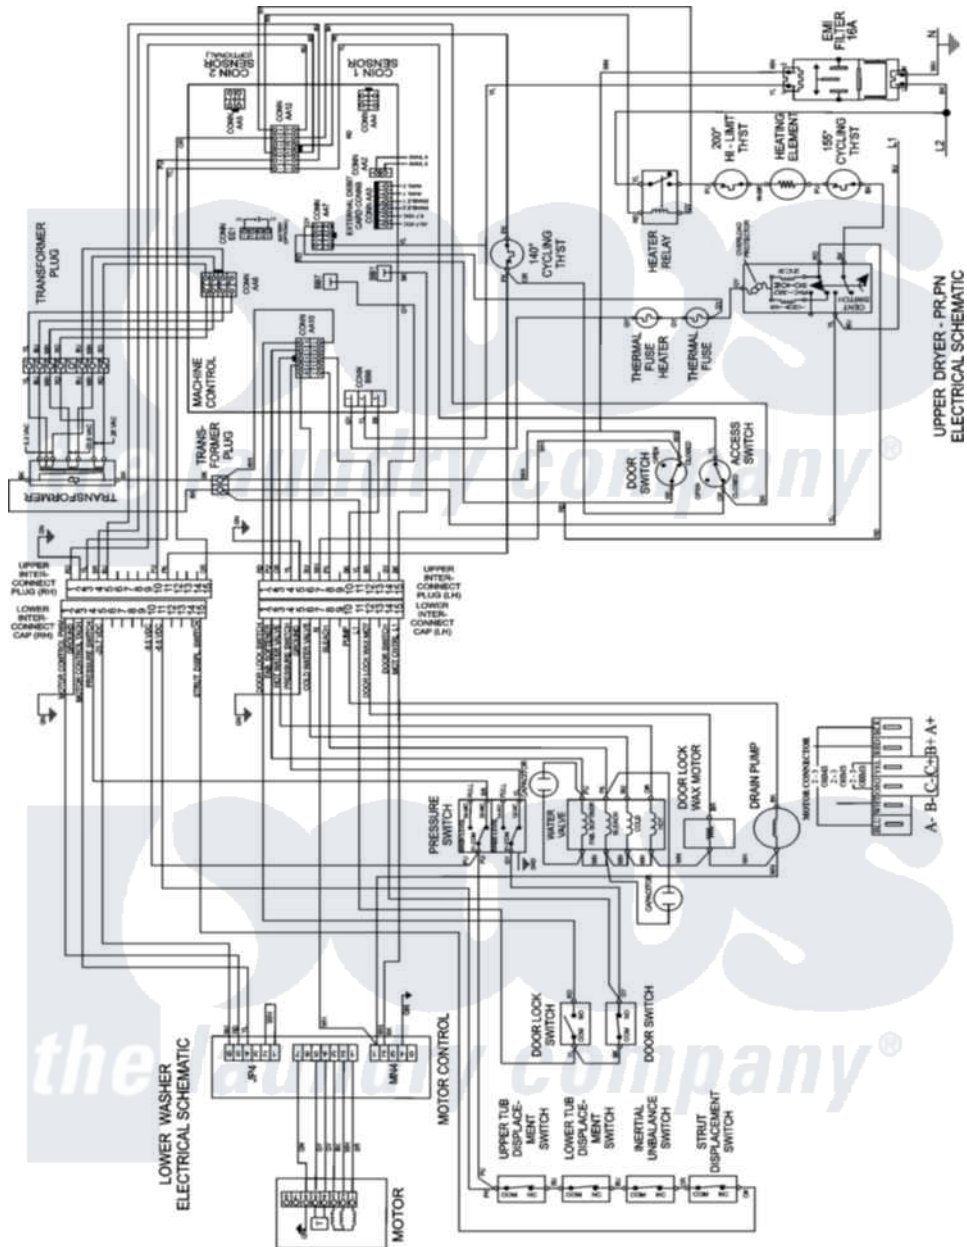

Maytag MLE19PRDYW 15 - WIRING INFORMATION (MLE19PNDYW)

Maytag [Commercial Maytag MLE19PRDYW Dryer Parts](#) Parts Diagram 15 - WIRING INFORMATION (MLE19PNDYW)

[Click on the part number to view part](#)

Item	Original Part Number	Replaced By	Status	Part Description
001	NLA		Not Available	WIRING INFORMATION